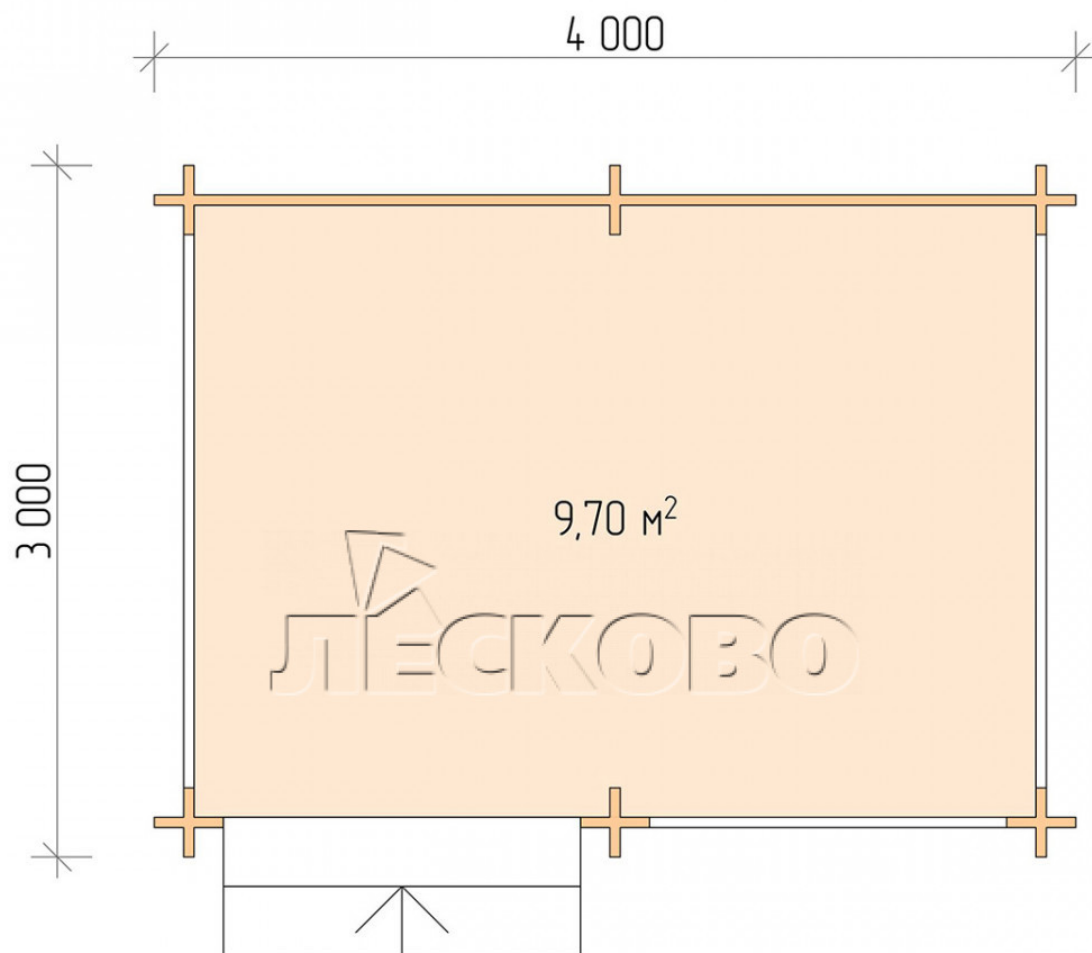

Veranda "B" series 3x4

Project Dimensions

3 × 4 / 10 m²

Full house set

1,670 €

Timber

45 mm

65 mm
+ 445 €

Project planning

4 000

3 000

9,70

M²

Разрез

House Kit

- 1) Wall kit: mini-chamber drying chamber 44 × 145 mm with bowls for the project;
- 2) Logs, lower harness: board 45 × 145 mm chamber drying 10-12%;
- 3) Floors: floorboard 35 mm, chamber drying;
- 4) Ceiling: imitation of a bar 20 × 135 mm, chamber drying;
- 5) Platbands: dry planed board 20 × 100 mm;
- 6) Roof: shingles;
- 7) Skirting board 35 mm.