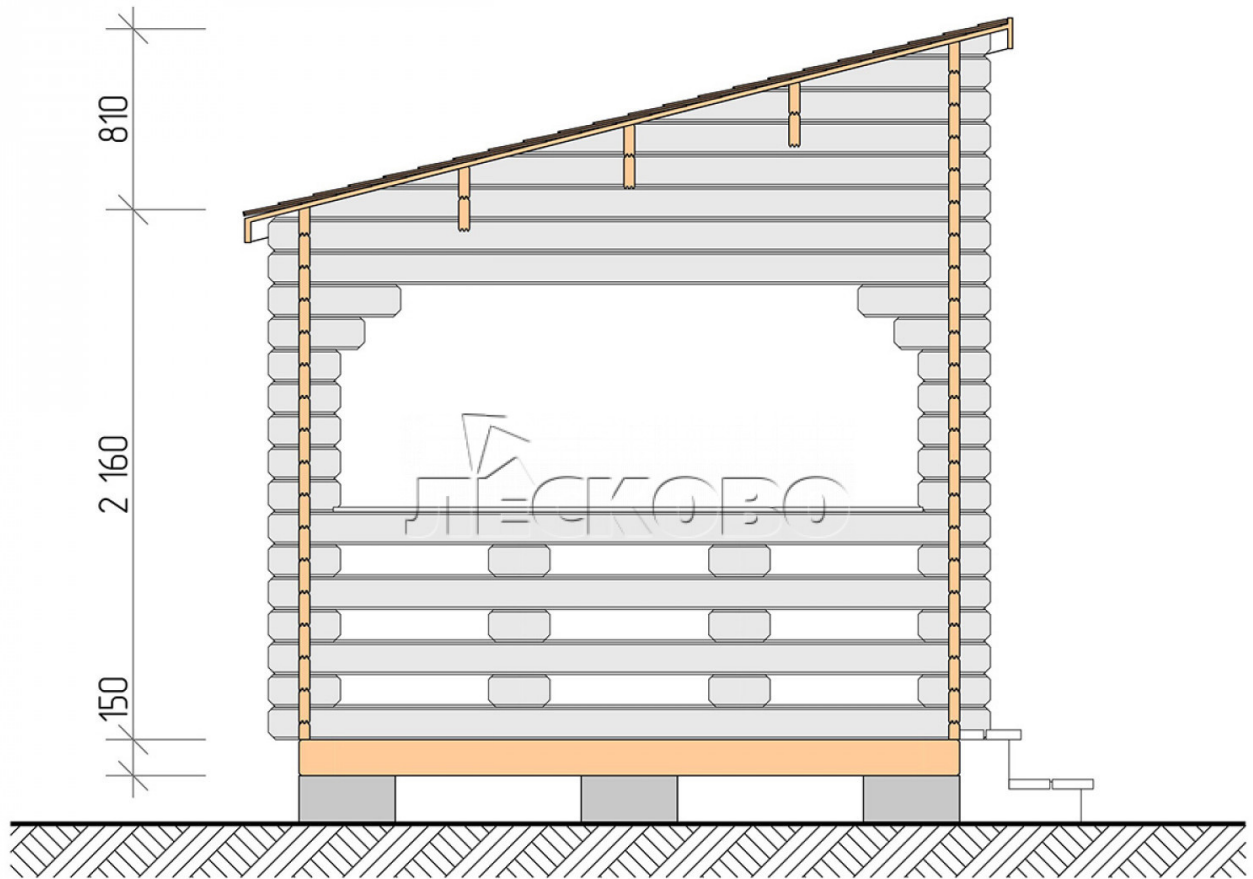

Veranda "B" series 3x4

Project Dimensions

3 × 4 / 10 m²

Full house set

1,670 €

Timber

45 mm

65 mm
+ 445 €

Project planning

4 000

3 000

9,70

M²

Разрез

House Kit

- 1) Wall kit: mini-chamber drying chamber 44 × 145 mm with bowls for the project;
- 2) Logs, lower harness: board 45 × 145 mm chamber drying 10-12%;
- 3) Floors: floorboard 35 mm, chamber drying;
- 4) Ceiling: imitation of a bar 20 × 135 mm, chamber drying;
- 5) Platbands: dry planed board 20 × 100 mm;
- 6) Roof: shingles;
- 7) Skirting board 35 mm.