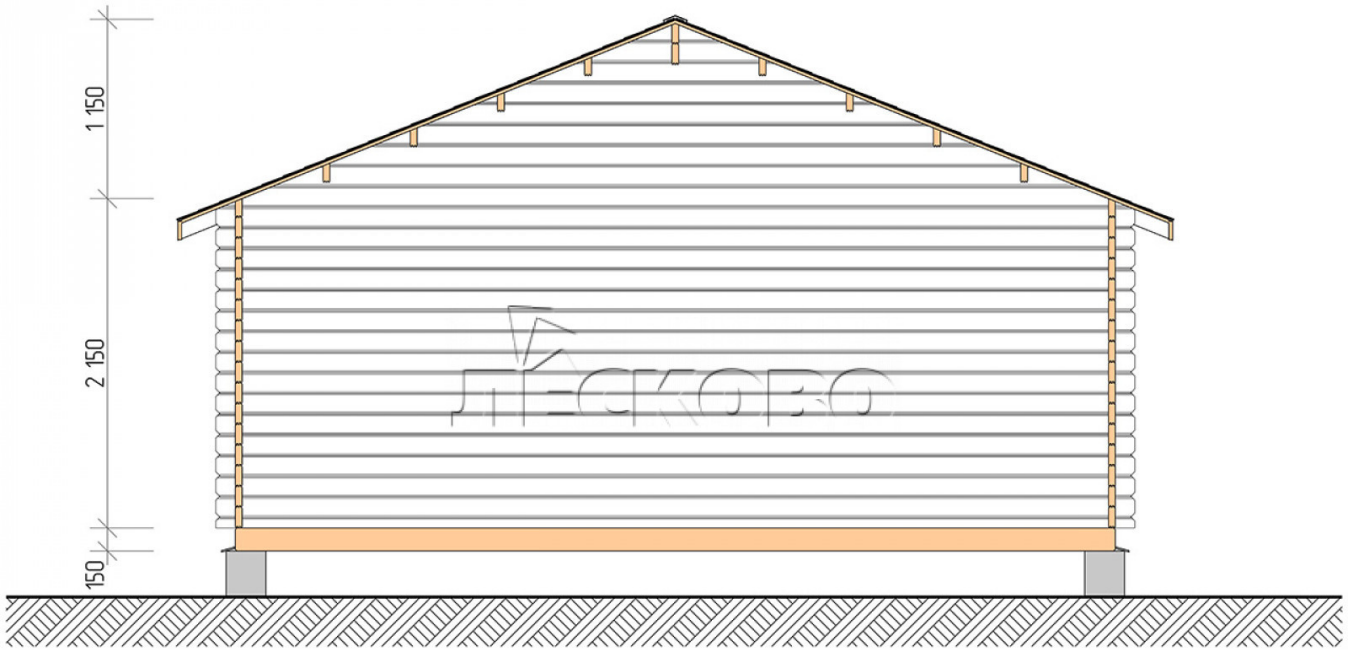

## Log Cabin "DSV" series 6×6

Project Dimensions

6 × 6 / 46.8 m<sup>2</sup>

Full house set

**6,534 €**

### Timber

45 MM

65 MM  
+ 1,414 €

## House Kit

- Wall kit: 44 × 145mm mini-chamber drying chamber with bowls for the project. The material of the tree is spruce, pine (GOST 8486). Humidity 12-14%. The height of the walls is 2.16 m;
- Logs, lower harness: board 45 × 145 mm chamber drying 10-12%;
- Floors: floorboard 35 mm, Chamber drying;
- Ceiling: imitation of a bar 20 × 135 mm, Chamber drying;
- Wooden windows, glass 4 mm, Single. Treatment with a colorless antiseptic. Hardware;