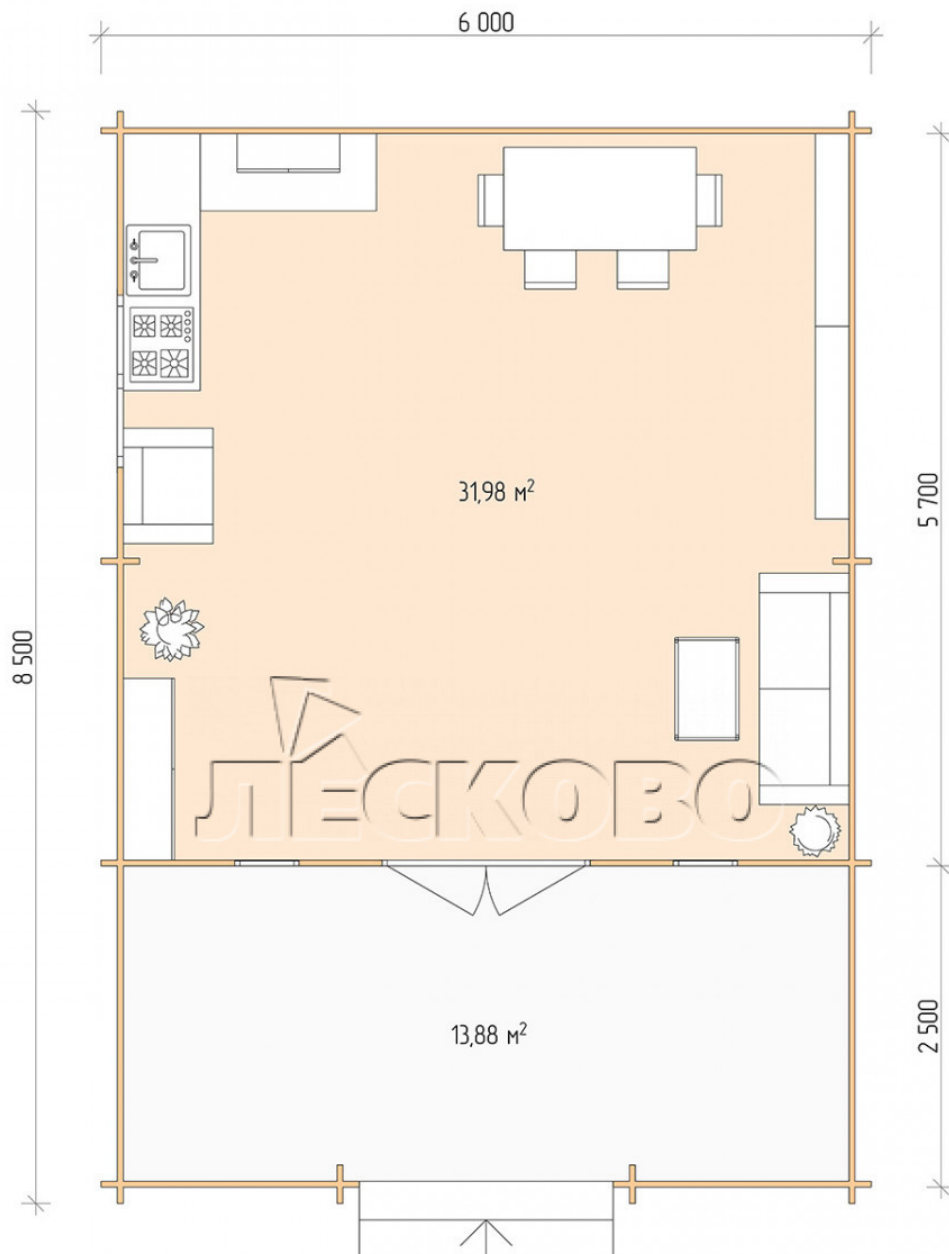

## Log Cabin "DSV" series 6×6

Project Dimensions

6 × 6 / 46.8 m<sup>2</sup>

Full house set

**6,534 €**

### Timber

45 MM

65 MM  
+ 1,414 €

## Project planning

Разрез

## House Kit

- Wall kit: 44 × 145mm mini-chamber drying chamber with bowls for the project. The material of the tree is spruce, pine (GOST 8486). Humidity 12-14%. The height of the walls is 2.16 m;
- Logs, lower harness: board 45 × 145 mm chamber drying 10-12%;
- Floors: floorboard 35 mm, Chamber drying;
- Ceiling: imitation of a bar 20 × 135 mm, Chamber drying;
- Wooden windows, glass 4 mm, Single. Treatment with a colorless antiseptic. Hardware;