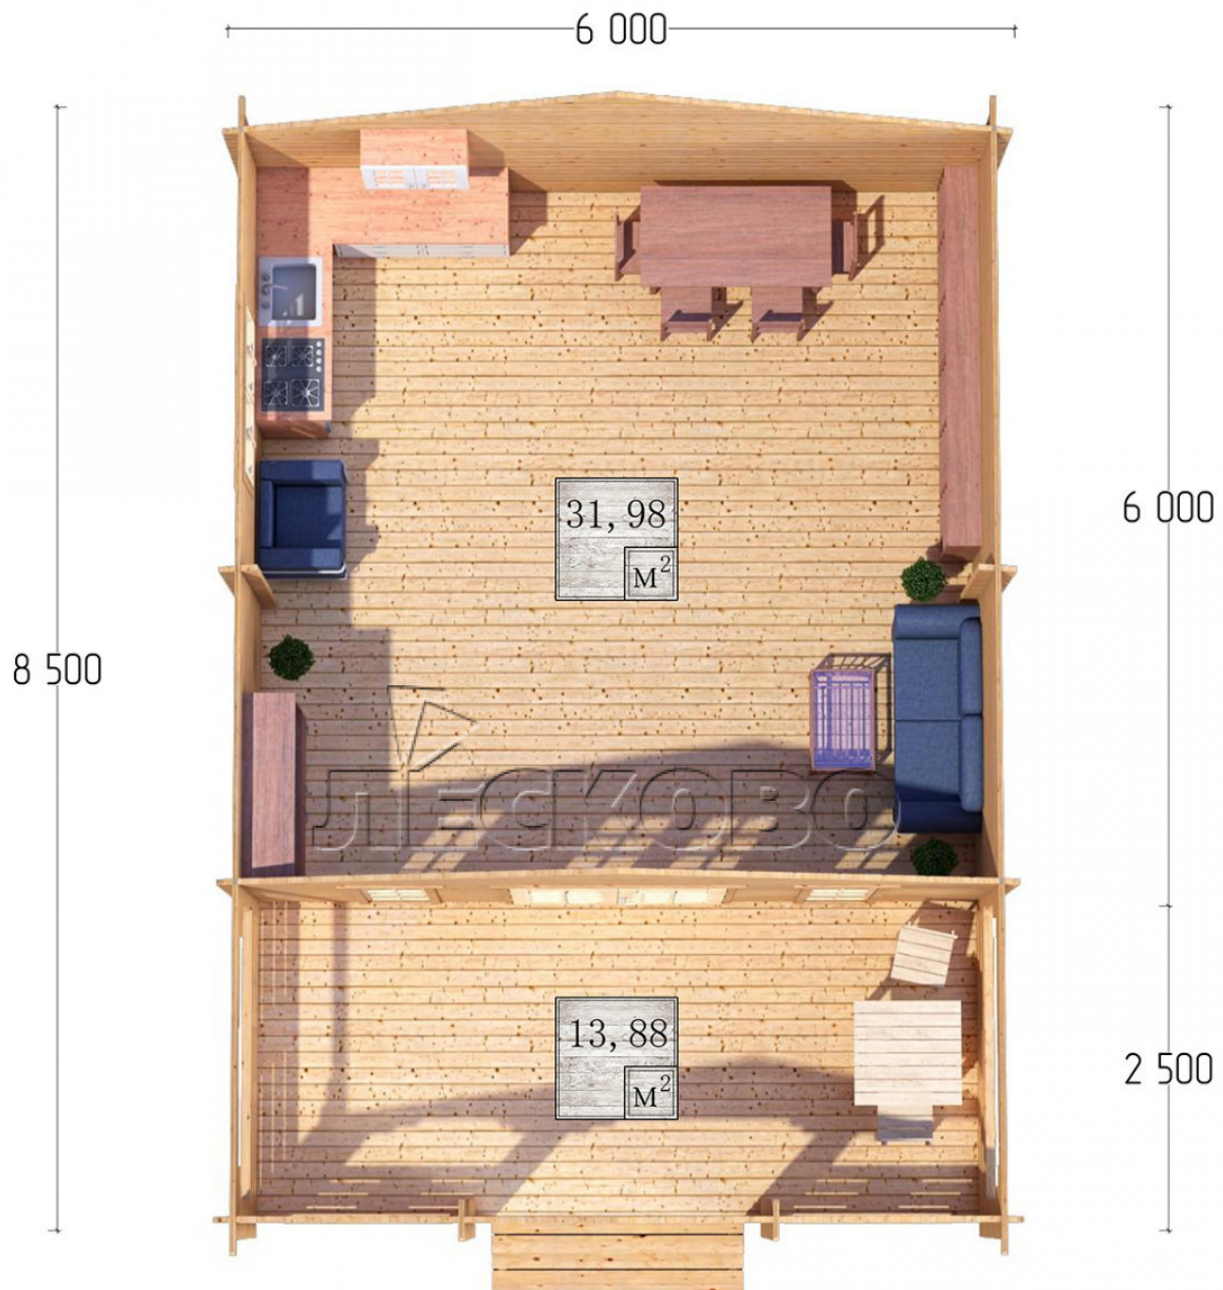

## Log Cabin "DSV" series 6×6

Project Dimensions

6 × 6 / 46.8 m<sup>2</sup>

Full house set

**6,534 €**

## Project planning

Разрез

## House Kit

- Wall kit: 44 × 145mm mini-chamber drying chamber with bowls for the project. The material of the tree is spruce, pine (GOST 8486). Humidity 12-14%. The height of the walls is 2.16 m;
- Logs, lower harness: board 45 × 145 mm chamber drying 10-12%;
- Floors: floorboard 35 mm, Chamber drying;
- Ceiling: imitation of a bar 20 × 135 mm, Chamber drying;
- Wooden windows, glass 4 mm, Single. Treatment with a colorless antiseptic. Hardware;

0.42×1.885 м.2 шт.

1.34×0.91 м.1 шт.

- Wooden doors;

1.62×1.885 м.1 шт.

7. Platbands: dry planed board 20 × 100 mm;

8. Roof: shingles.

9. Skirting board 35 mm.

+7 (843) 297-76-60