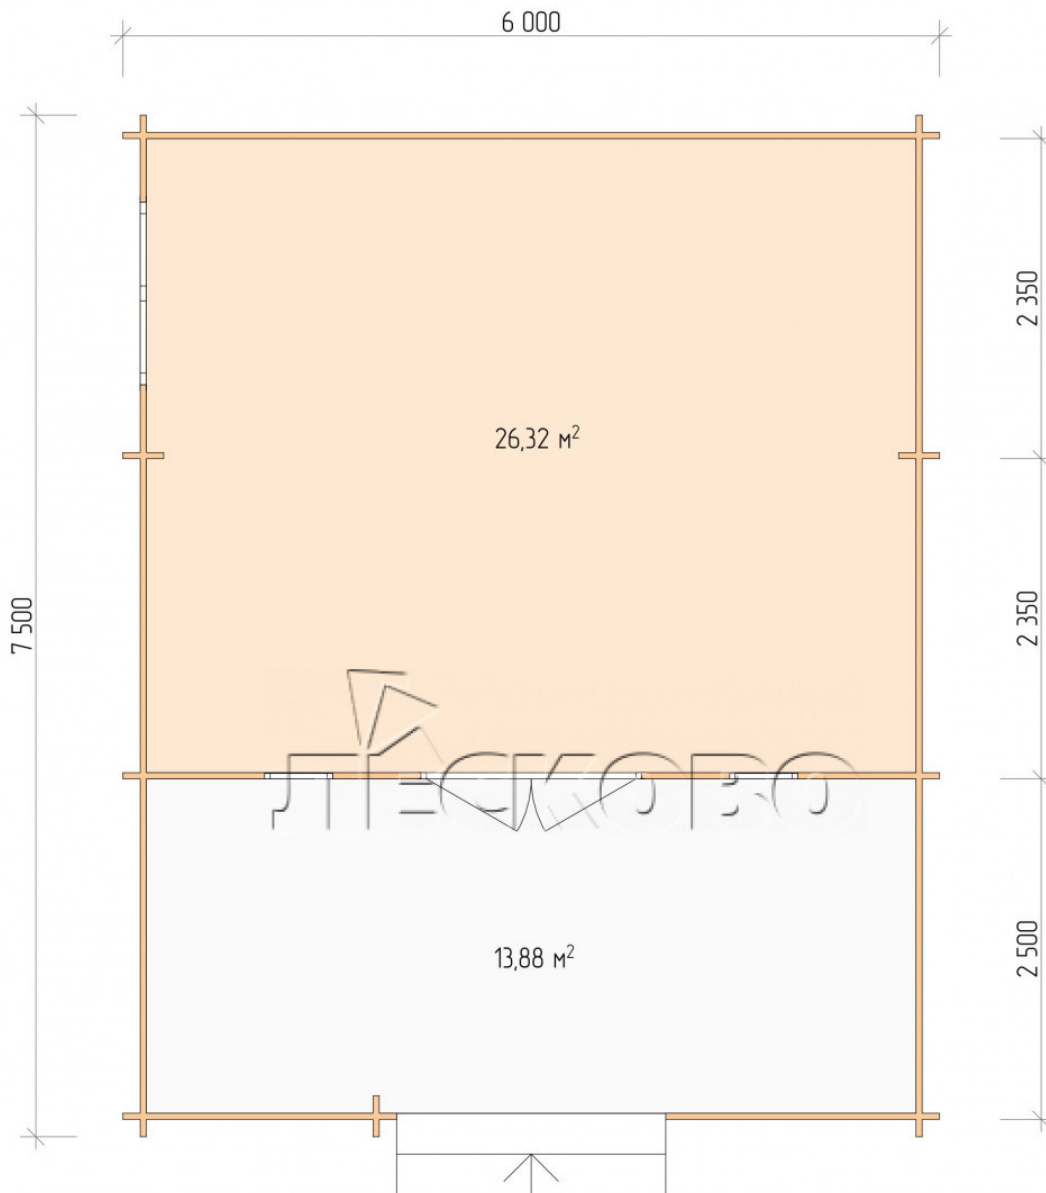

Log Cabin "DSV" series 6x5

Project Dimensions

6 × 5 / 41.1 m²

Full house set

5,748 €

Timber

45 MM

65 MM
+ 1,240 €

Project planning

6 000

5 000

Разрез

House Kit

- Wall kit: 44 × 145mm mini-chamber drying chamber with bowls for the project. The material of the tree is spruce, pine (GOST 8486). Humidity 12-14%. The height of the walls is 2.16 m;
- Logs, lower harness: board 45 × 145 mm chamber drying 10-12%;
- Floors: floorboard 35 mm, Chamber drying;
- Ceiling: imitation of a bar 20 × 135 mm, Chamber drying;
- Wooden windows, glass 4 mm, Single. Treatment with a colorless antiseptic. Hardware;

0.42×1.885 м.2 шт.

1.34×0.91 м.1 шт.

- Wooden doors;

1.62×1.885 м.1 шт.

7. Platbands: dry planed board 20 × 100 mm;

8. Roof: shingles.

9. Skirting board 35 mm.

+7 (843) 297-76-60