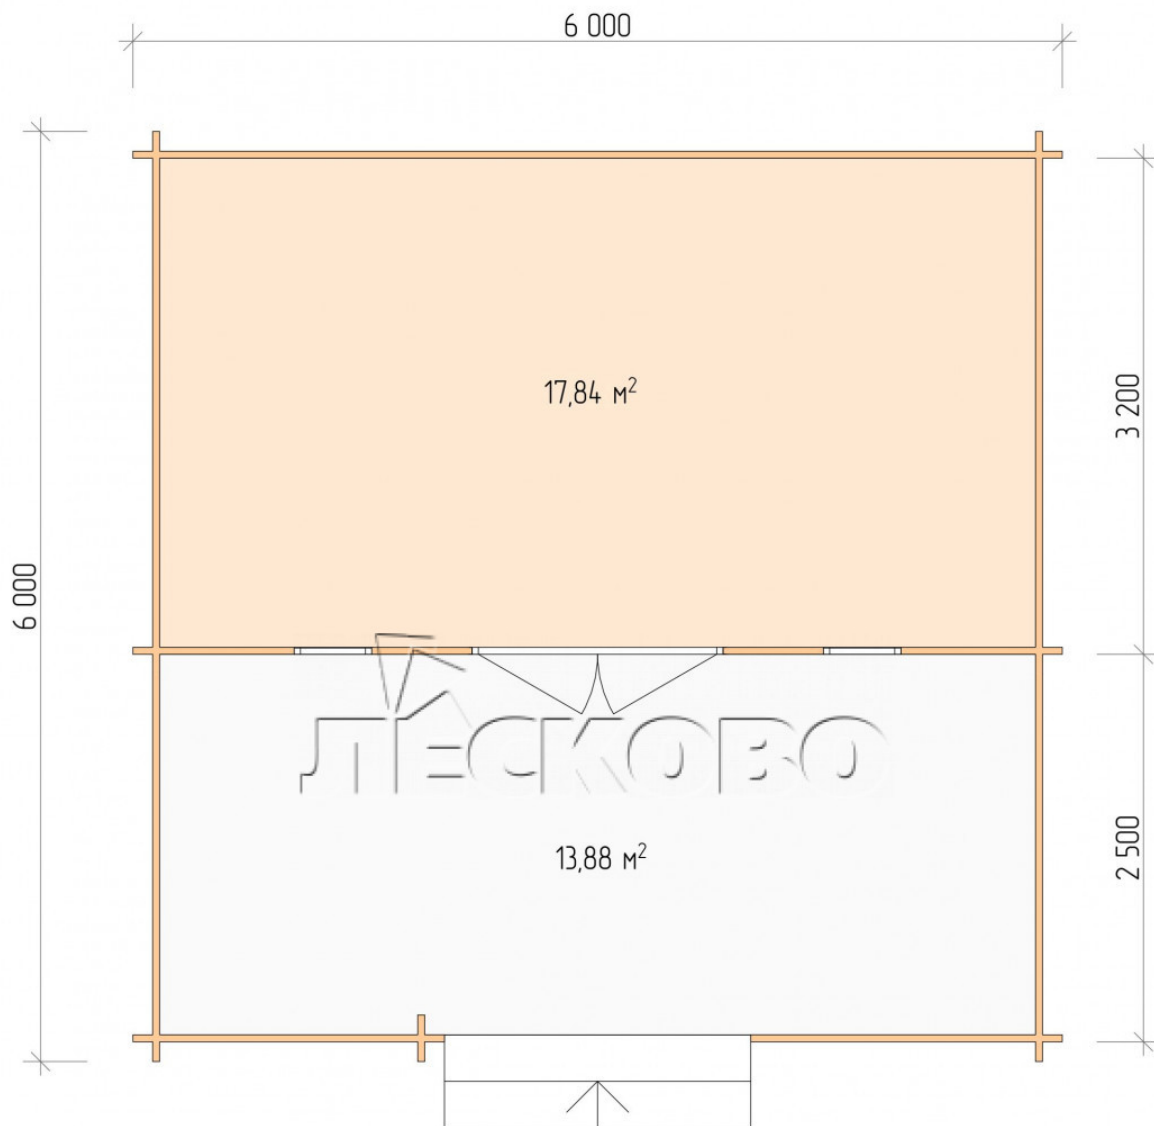

Log Cabin "DSV" series 6×3.5

Project Dimensions

6 × 3.5 / 32.4 m²

Full house set

4,797 €

Timber

45 MM

65 MM
+ 1,071 €

Project planning

6 000

3 500

Разрез

House Kit

- Wall kit: 44 × 145mm mini-chamber drying chamber with bowls for the project. The material of the tree is spruce, pine (GOST 8486). Humidity 12-14%. The height of the walls is 2.16 m;
- Logs, lower harness: board 45 × 145 mm chamber drying 10-12%;
- Floors: floorboard 35 mm, Chamber drying;
- Ceiling: imitation of a bar 20 × 135 mm, Chamber drying;
- Wooden windows, glass 4 mm, Single. Treatment with a colorless antiseptic. Hardware;

0.42×1.885 м.2 шт.

- Wooden doors;

1.62×1.885 м.1 шт.

7. Platbands: dry planed board 20 × 100 mm;

8. Roof: shingles.

9. Skirting board 35 mm.

+7 (843) 297-76-60

г. Казань, СНТ им. Воровского, уч. 52