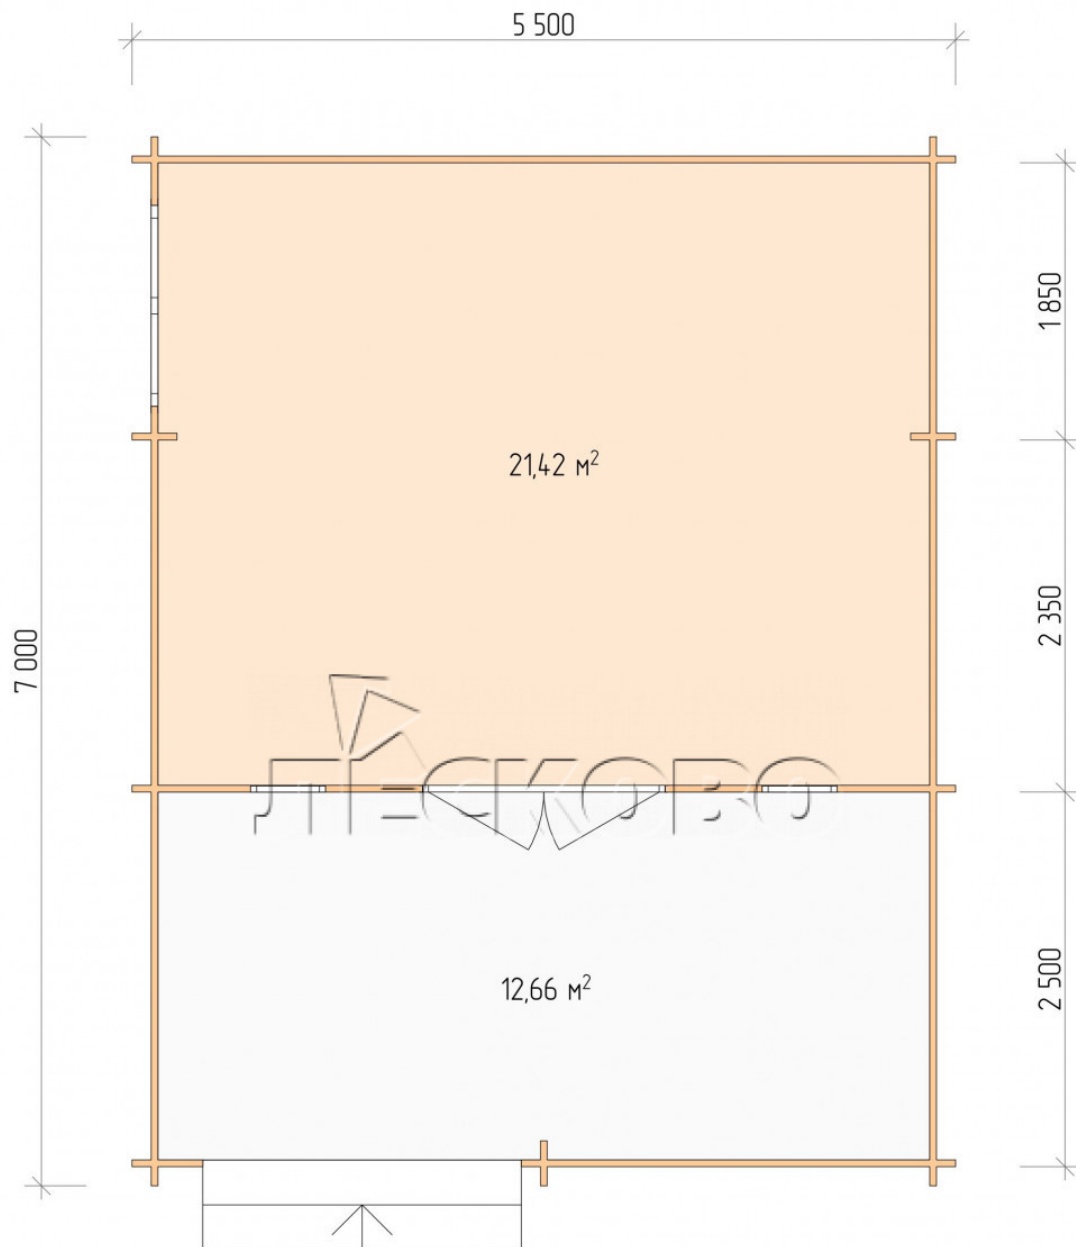

Log Cabin "DSV" series 5.5×4.5

Project Dimensions

5.5 × 4.5 / 34.9 m²

Full house set

5,041 €

Timber

45 MM

65 MM
+ 1,077 €

Project planning

5 500

4 500

Разрез

House Kit

- Wall kit: 44 × 145mm mini-chamber drying chamber with bowls for the project. The material of the tree is spruce, pine (GOST 8486). Humidity 12-14%. The height of the walls is 2.16 m;
- Logs, lower harness: board 45 × 145 mm chamber drying 10-12%;
- Floors: floorboard 35 mm, Chamber drying;
- Ceiling: imitation of a bar 20 × 135 mm, Chamber drying;
- Wooden windows, glass 4 mm, Single. Treatment with a colorless antiseptic. Hardware;

0.42×1.885 м.2 шт.

1.34×0.91 м.1 шт.

- Wooden doors;

1.62×1.885 м.1 шт.

7. Platbands: dry planed board 20 × 100 mm;

8. Roof: shingles.

9. Skirting board 35 mm.

+7 (843) 297-76-60