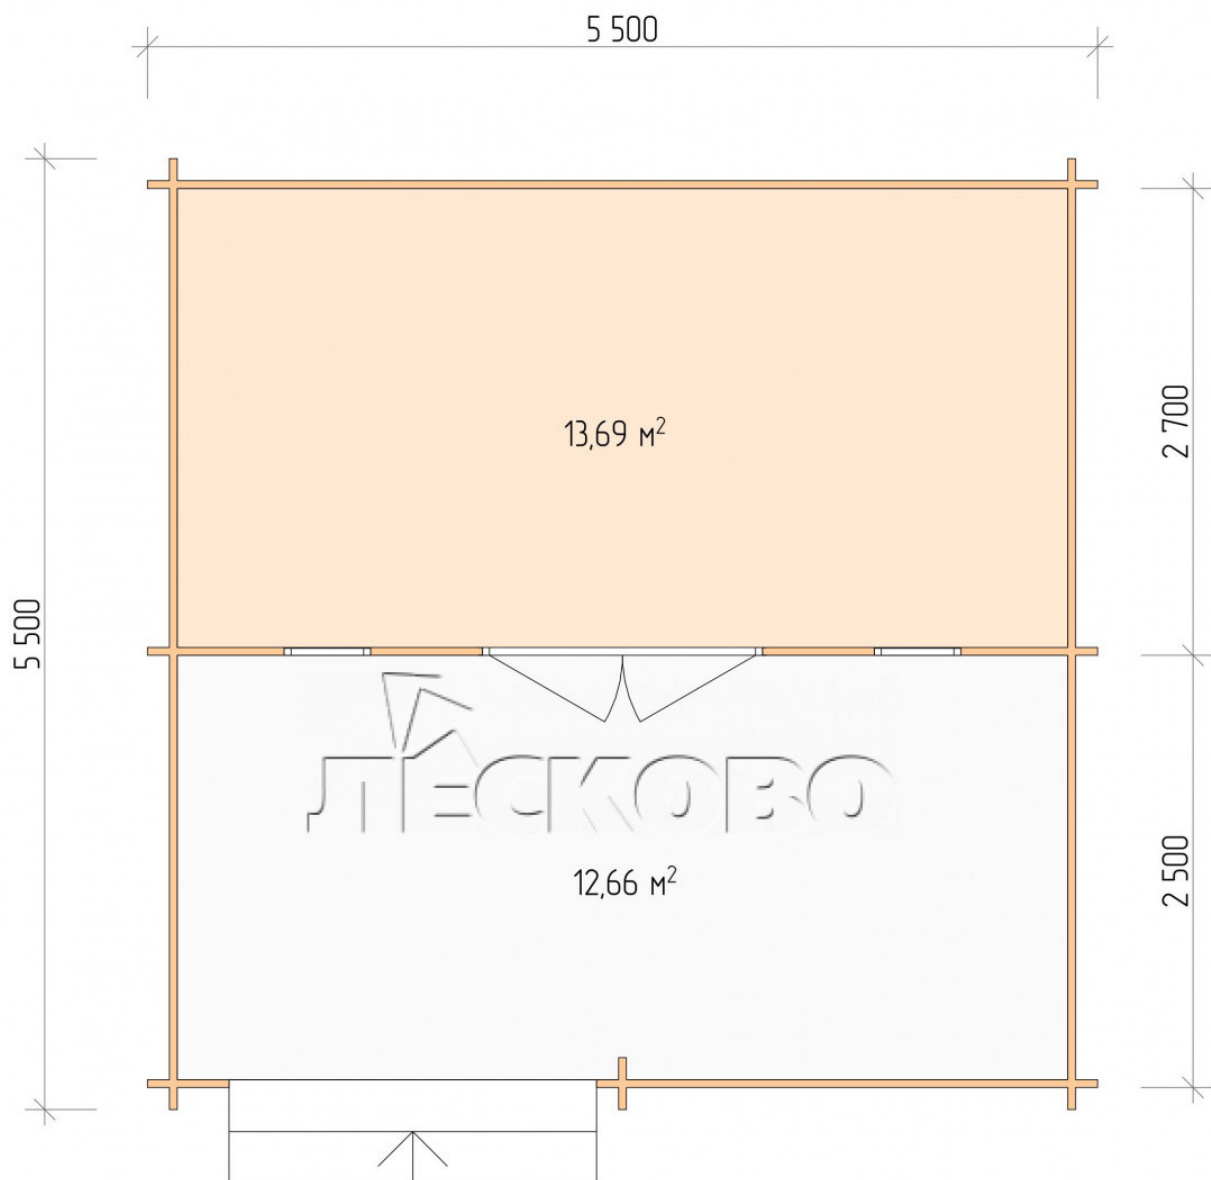

## Log Cabin "DSV" series 5.5×3

Project Dimensions

5.5 × 3 / 7.1 m<sup>2</sup>

Full house set

**4,139 €**

## Project planning

5 500

3 000

Разрез

## House Kit

- Wall kit: 44 × 145mm mini-chamber drying chamber with bowls for the project. The material of the tree is spruce, pine (GOST 8486). Humidity 12-14%. The height of the walls is 2.16 m;
- Logs, lower harness: board 45 × 145 mm chamber drying 10-12%;
- Floors: floorboard 35 mm, Chamber drying;
- Ceiling: imitation of a bar 20 × 135 mm, Chamber drying;
- Wooden windows, glass 4 mm, Single. Treatment with a colorless antiseptic. Hardware;

0.42×1.885 м.2 шт.

- Wooden doors;

1.62×1.885 м.1 шт.

7. Platbands: dry planed board 20 × 100 mm;

8. Roof: shingles.

9. Skirting board 35 mm.

+7 (843) 297-76-60

г. Казань, СНТ им. Воровского, уч. 52