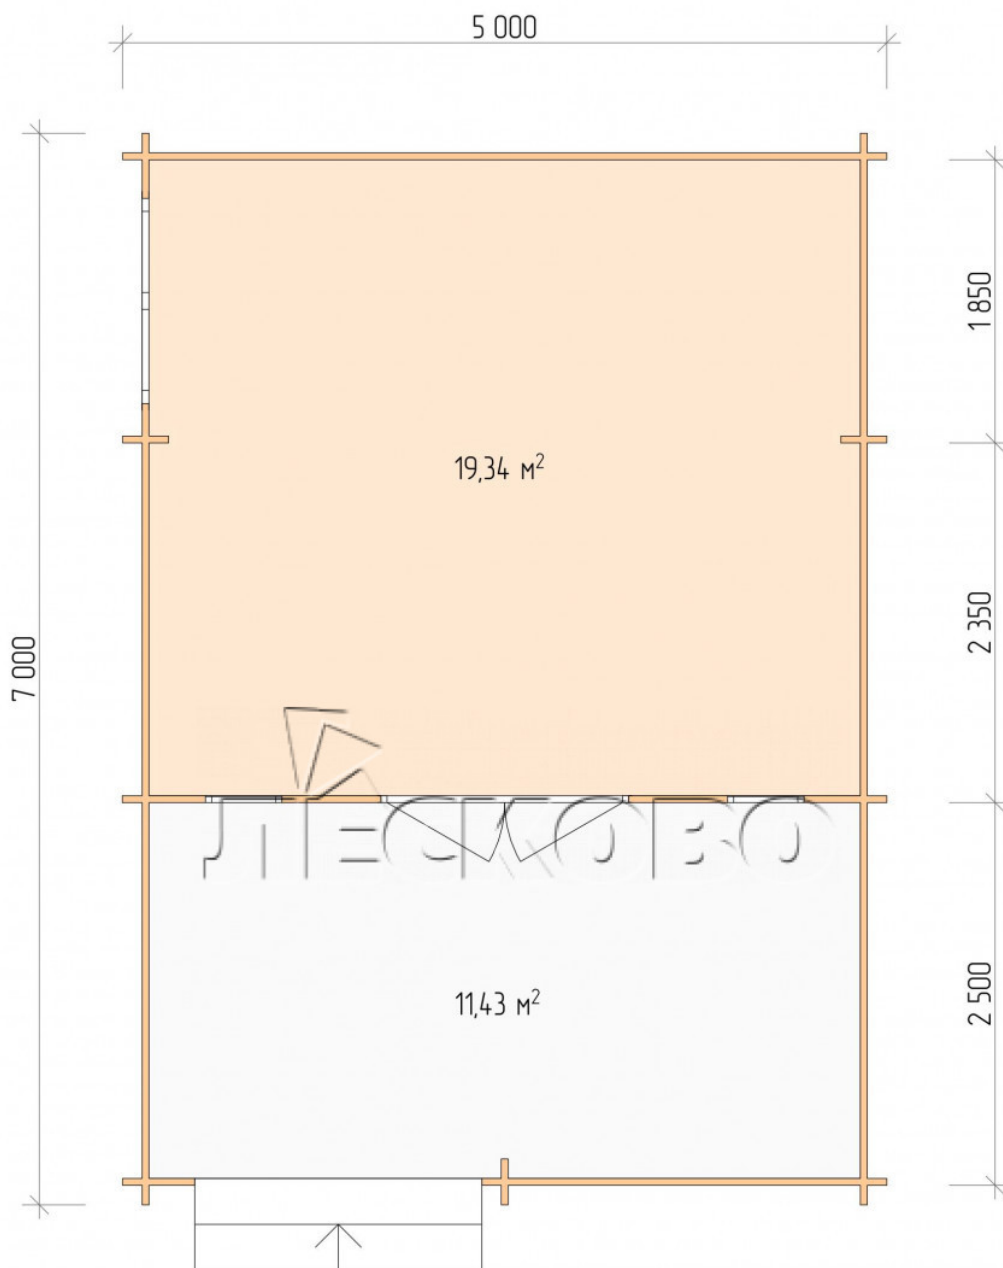

Log Cabin "DSV" series 5×4.5

Project Dimensions

5 × 4.5 / 31.5 m²

Full house set

4,607 €

Timber

45 MM

65 MM
+ 951 €

Project planning

5 000

4 500

Разрез

House Kit

- Wall kit: 44 × 145mm mini-chamber drying chamber with bowls for the project. The material of the tree is spruce, pine (GOST 8486). Humidity 12-14%. The height of the walls is 2.16 m;
- Logs, lower harness: board 45 × 145 mm chamber drying 10-12%;
- Floors: floorboard 35 mm, Chamber drying;
- Ceiling: imitation of a bar 20 × 135 mm, Chamber drying;
- Wooden windows, glass 4 mm, Single. Treatment with a colorless antiseptic. Hardware;

1.34×0.91 м.1 шт.

- Wooden doors;

1.62×1.885 м.1 шт.

7. Platbands: dry planed board 20 × 100 mm;

8. Roof: shingles.

9. Skirting board 35 mm.

+7 (843) 297-76-60

г. Казань, СНТ им. Воровского, уч. 52