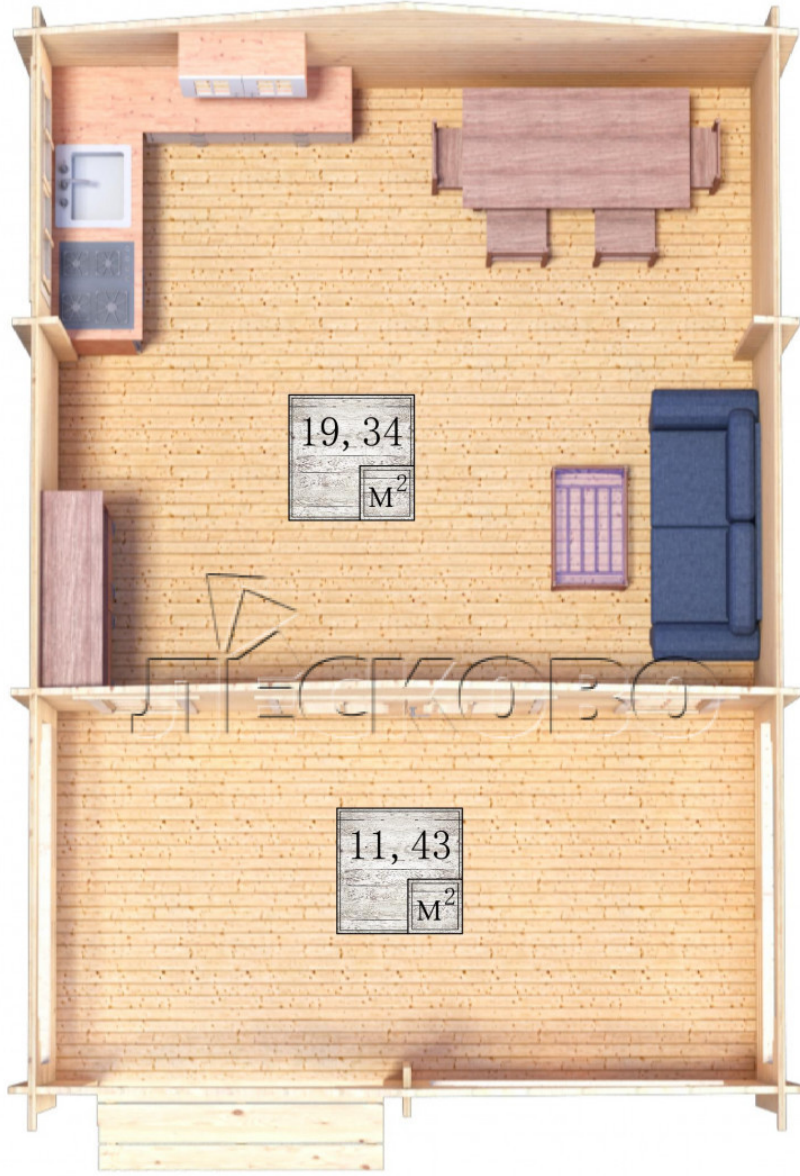

Log Cabin "DSV" series 5×4.5

Project Dimensions

5 × 4.5 / 31.5 m²

Full house set

4,607 €

Timber

45 MM

65 MM
+ 951 €

Project planning

5 000

4 500

Разрез

House Kit

- Wall kit: 44 × 145mm mini-chamber drying chamber with bowls for the project. The material of the tree is spruce, pine (GOST 8486). Humidity 12-14%. The height of the walls is 2.16 m;
- Logs, lower harness: board 45 × 145 mm chamber drying 10-12%;
- Floors: floorboard 35 mm, Chamber drying;
- Ceiling: imitation of a bar 20 × 135 mm, Chamber drying;
- Wooden windows, glass 4 mm, Single. Treatment with a colorless antiseptic. Hardware;

1.34×0.91 м.1 шт.

- Wooden doors;

1.62×1.885 м.1 шт.

7. Platbands: dry planed board 20 × 100 mm;

8. Roof: shingles.

9. Skirting board 35 mm.

+7 (843) 297-76-60

г. Казань, СНТ им. Воровского, уч. 52