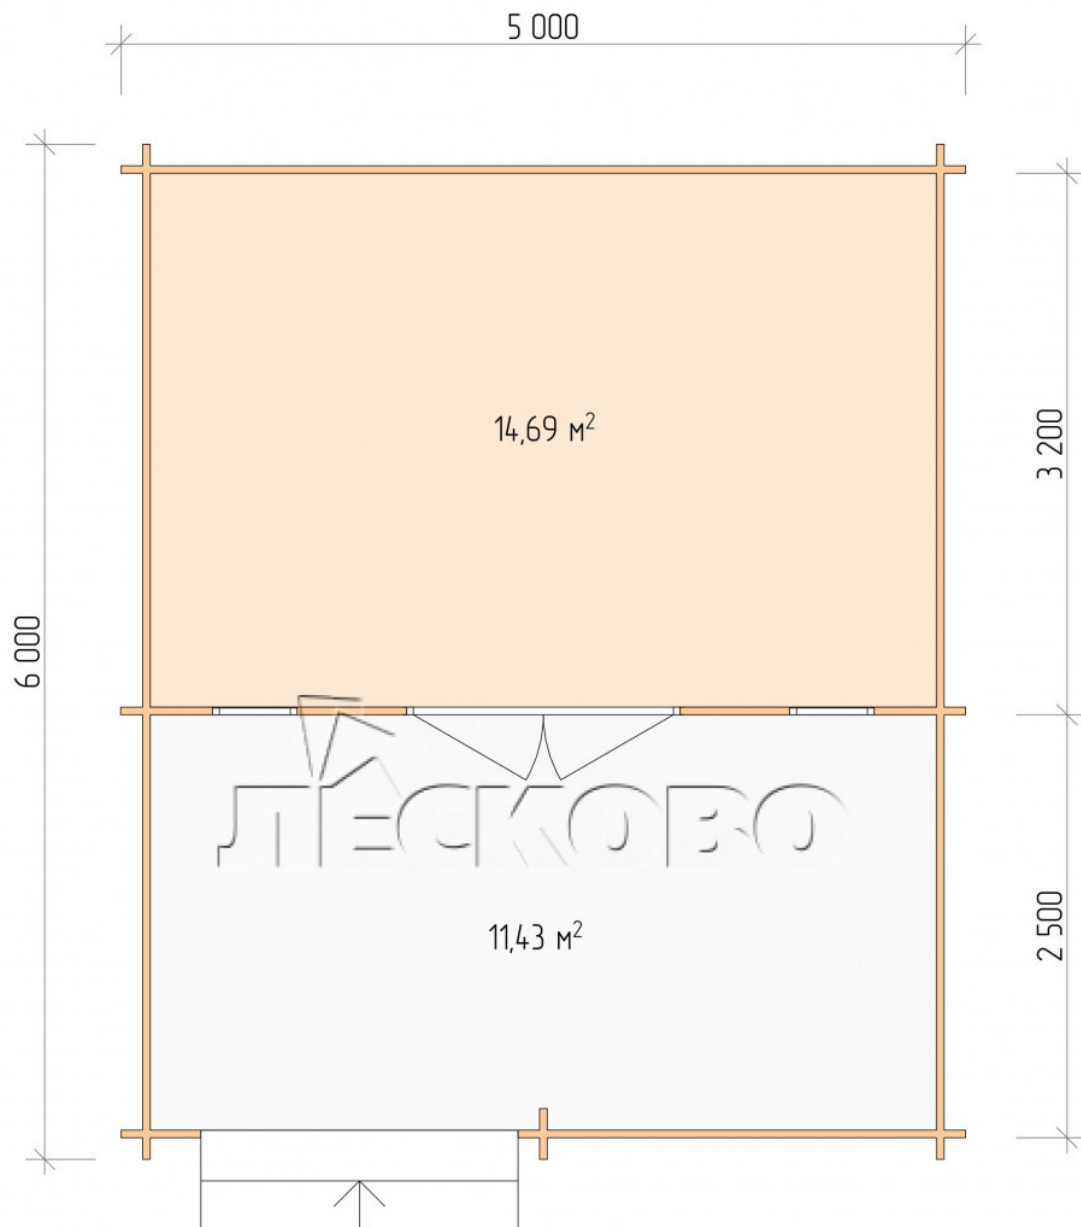

Log Cabin "DSV" series 5×3.5

Project Dimensions

5 × 3.5 / 26.8 m²

Full house set

4,009 €

Timber

45 MM

65 MM
+ 855 €

Project planning

5 000

3 500

Разрез

House Kit

- Wall kit: 44 × 145mm mini-chamber drying chamber with bowls for the project. The material of the tree is spruce, pine (GOST 8486). Humidity 12-14%. The height of the walls is 2.16 m;
- Logs, lower harness: board 45 × 145 mm chamber drying 10-12%;
- Floors: floorboard 35 mm, Chamber drying;
- Ceiling: imitation of a bar 20 × 135 mm, Chamber drying;
- Wooden windows, glass 4 mm, Single. Treatment with a colorless antiseptic. Hardware;

0.42×1.885 м.2 шт.

- Wooden doors;

1.62×1.885 м.1 шт.

7. Platbands: dry planed board 20 × 100 mm;

8. Roof: shingles.

9. Skirting board 35 mm.

+7 (843) 297-76-60

г. Казань, СНТ им. Воровского, уч. 52