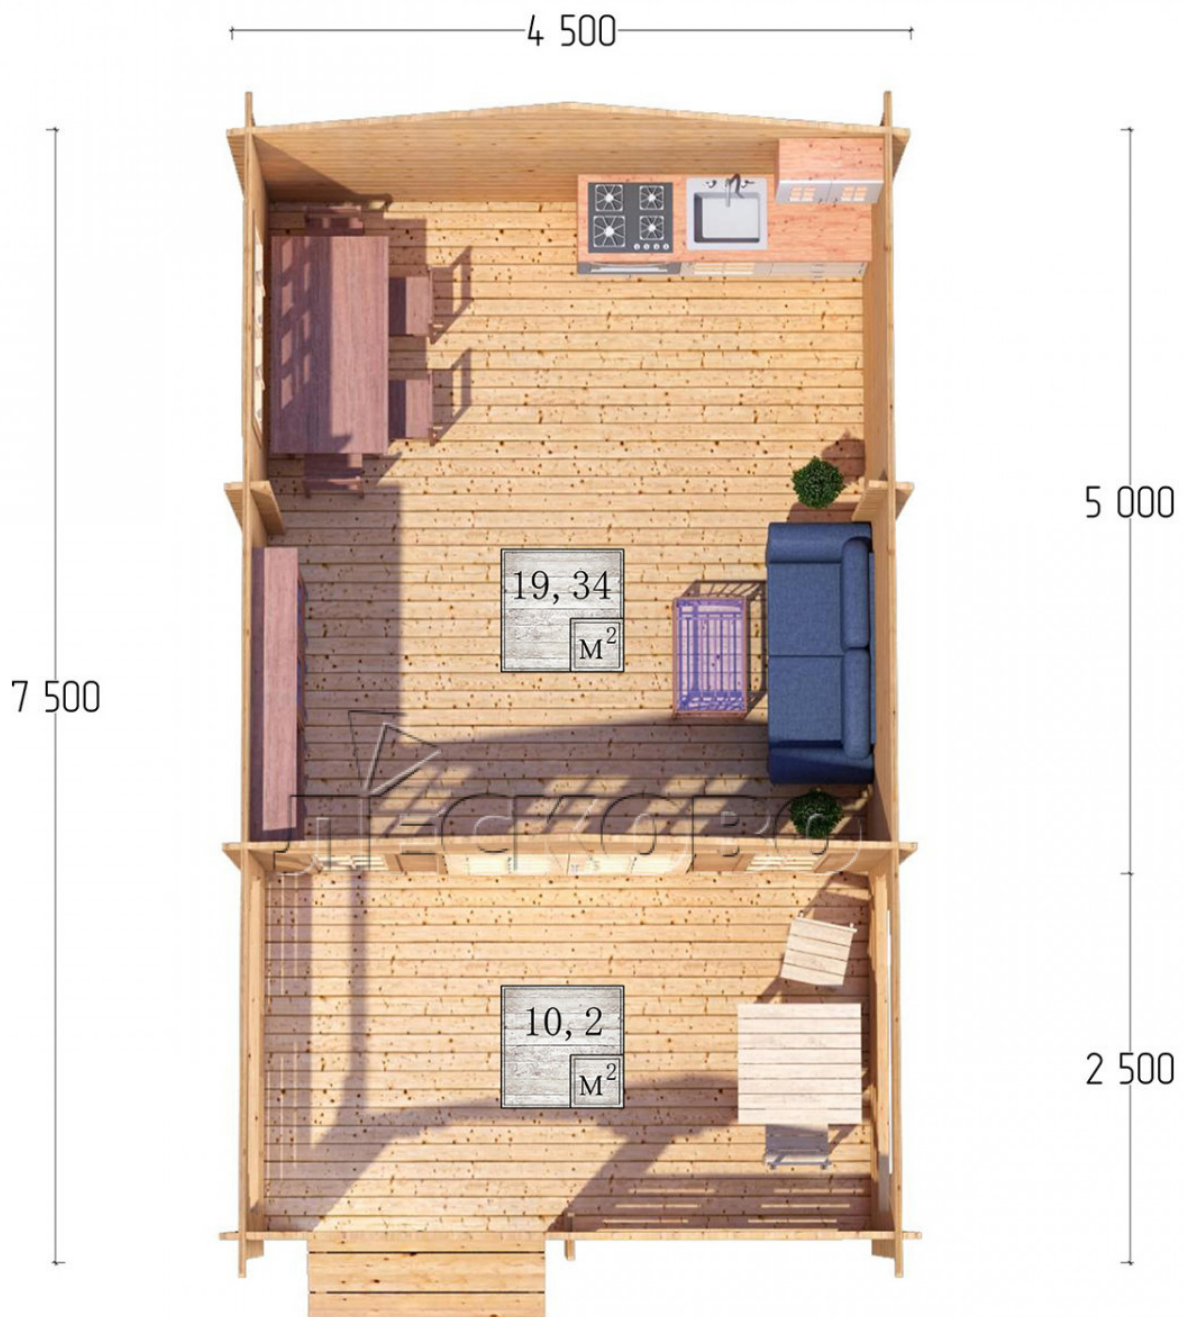

Log Cabin "DSV" series 4.5×5

Project Dimensions

4.5 × 5 / 30.3 m²

Full house set

4,723 €

Timber

45 mm

65 mm
+ 1,047 €

Project planning

Разрез

House Kit

- Wall kit: 44 × 145mm mini-chamber drying chamber with bowls for the project. The material of the tree is spruce, pine (GOST 8486). Humidity 12-14%. The height of the walls is 2.16 m;
- Logs, lower harness: board 45 × 145 mm chamber drying 10-12%;
- Floors: floorboard 35 mm, Chamber drying;
- Ceiling: imitation of a bar 20 × 135 mm, Chamber drying;
- Wooden windows, glass 4 mm, Single. Treatment with a colorless antiseptic. Hardware;

0.42×1.885 м.2 шт.

1.34×0.91 м.1 шт.

- Wooden doors;

1.62×1.885 м.1 шт.

7. Platbands: dry planed board 20 × 100 mm;

8. Roof: shingles.

9. Skirting board 35 mm.

+7 (843) 297-76-60