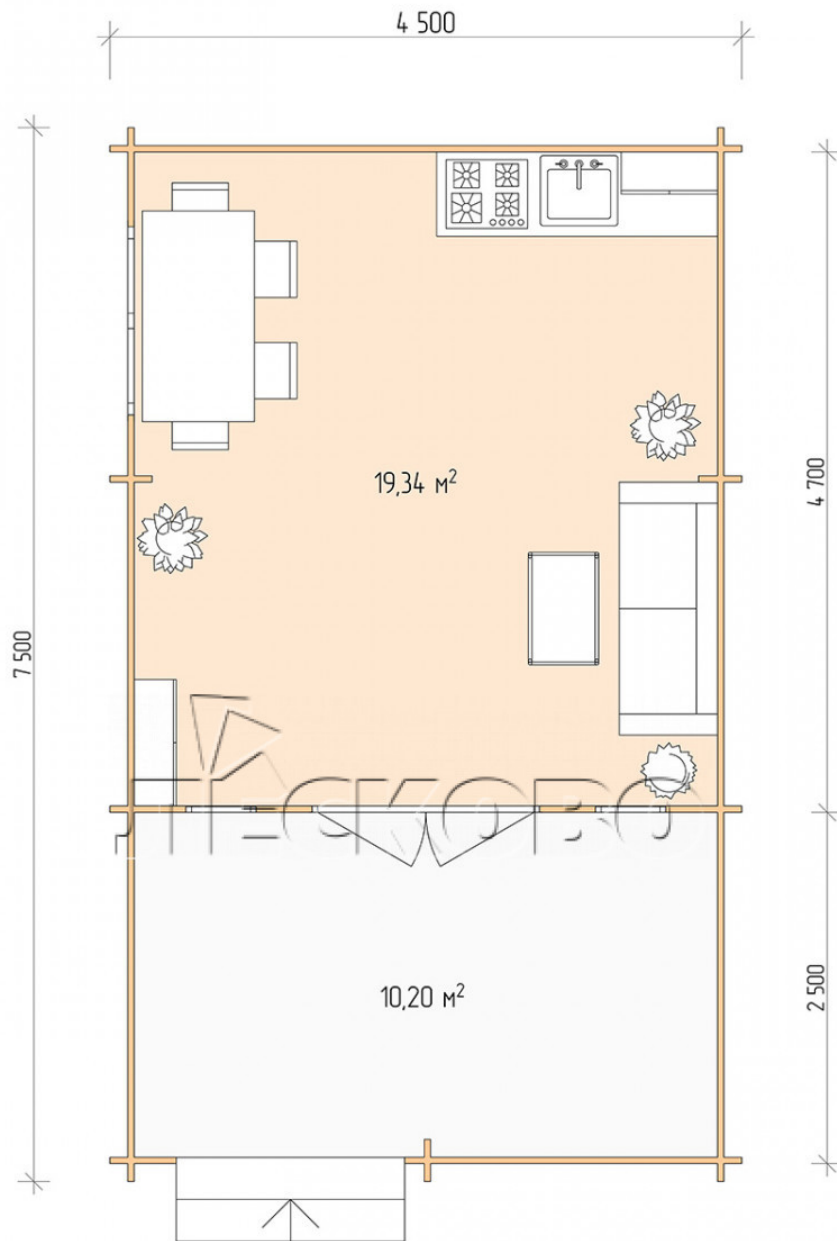

Log Cabin "DSV" series 4.5×5

Project Dimensions

4.5 × 5 / 30.3 m²

Full house set

4,723 €

Timber

45 mm

65 mm
+ 1,047 €

Project planning

Разрез

House Kit

- Wall kit: 44 × 145mm mini-chamber drying chamber with bowls for the project. The material of the tree is spruce, pine (GOST 8486). Humidity 12-14%. The height of the walls is 2.16 m;
- Logs, lower harness: board 45 × 145 mm chamber drying 10-12%;
- Floors: floorboard 35 mm, Chamber drying;
- Ceiling: imitation of a bar 20 × 135 mm, Chamber drying;
- Wooden windows, glass 4 mm, Single. Treatment with a colorless antiseptic. Hardware;

0.42×1.885 м.2 шт.

1.34×0.91 м.1 шт.

- Wooden doors;

1.62×1.885 м.1 шт.

7. Platbands: dry planed board 20 × 100 mm;

8. Roof: shingles.

9. Skirting board 35 mm.

+7 (843) 297-76-60