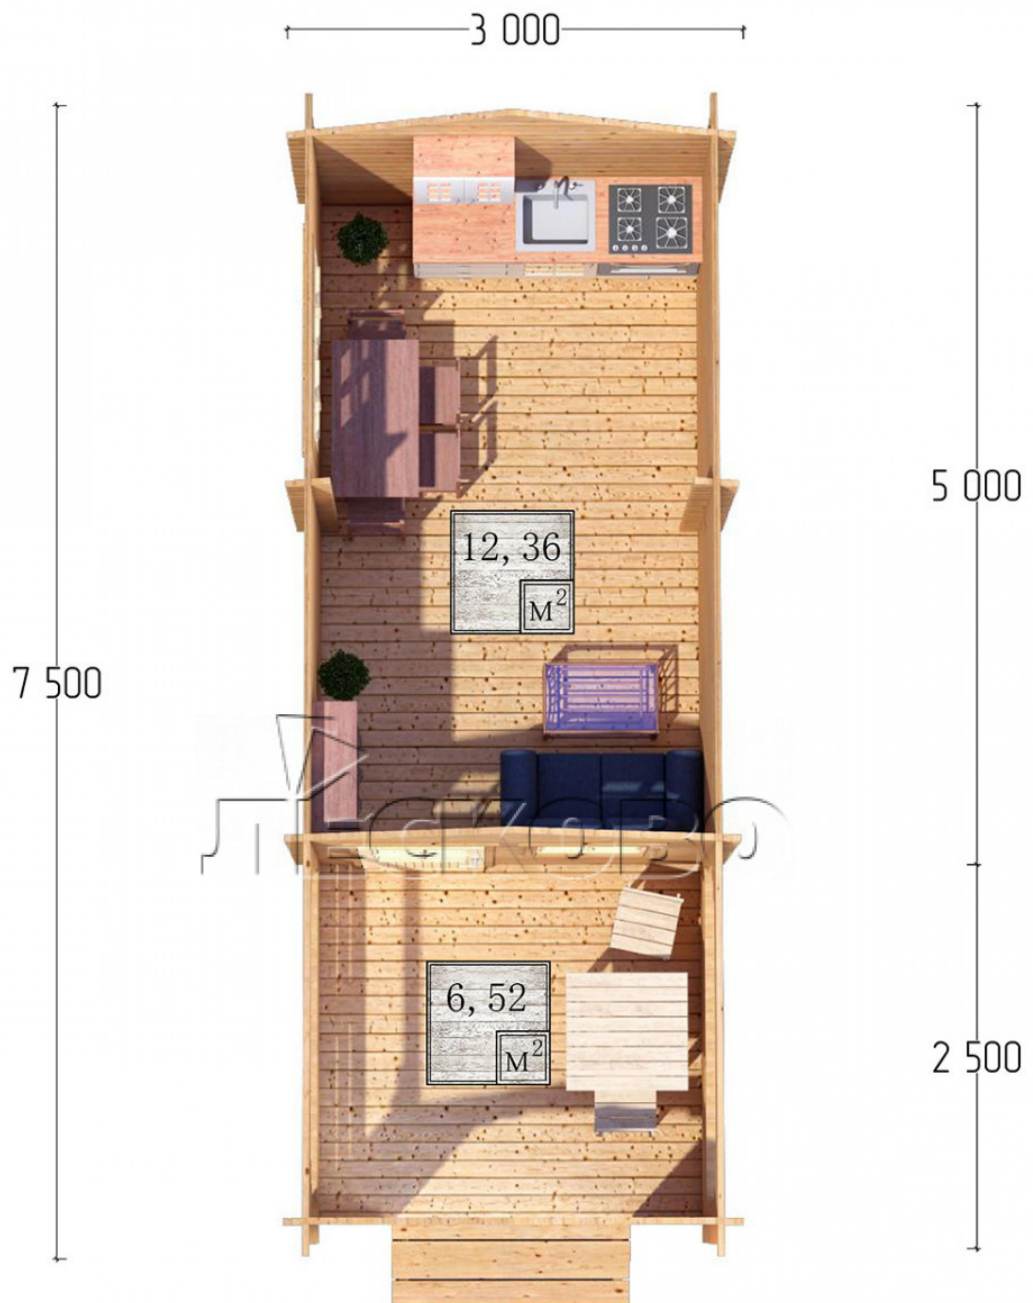

## Log Cabin "DSV" series 3x5

Project Dimensions

3 × 5 / 19.5 m<sup>2</sup>

Full house set

**3,223 €**

### Timber

45 MM

65 MM  
+ 698 €

# Разрез

## House Kit

- Wall kit: 44 × 145mm mini-chamber drying chamber with bowls for the project. The material of the tree is spruce, pine (GOST 8486). Humidity 12-14%. The height of the walls is 2.16 m;

- Logs, lower harness: board 45 × 145 mm chamber drying 10-12%;
- Floors: floorboard 35 mm, Chamber drying;
- Ceiling: imitation of a bar 20 × 135 mm, Chamber drying;
- Wooden windows, glass 4 mm, Single. Treatment with a colorless antiseptic. Hardware;