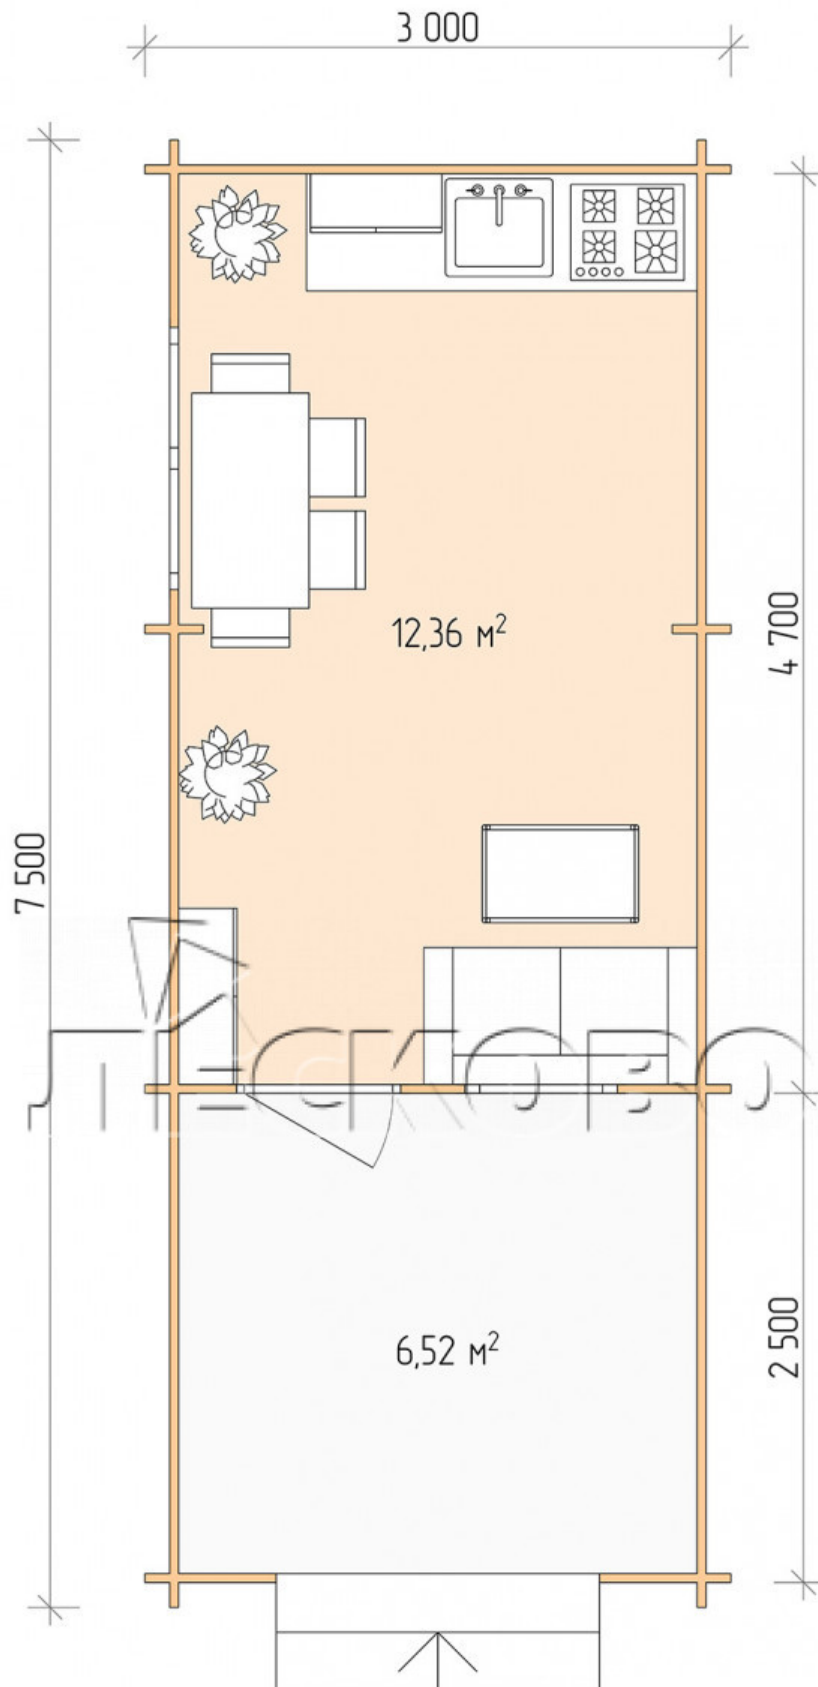

## Log Cabin "DSV" series 3x5

Project Dimensions

3 × 5 / 19.5 m<sup>2</sup>

Full house set

**3,223 €**

### Timber

45 MM

65 MM  
+ 698 €

# Разрез

## House Kit

- Wall kit: 44 × 145mm mini-chamber drying chamber with bowls for the project. The material of the tree is spruce, pine (GOST 8486). Humidity 12-14%. The height of the walls is 2.16 m;

- Logs, lower harness: board 45 × 145 mm chamber drying 10-12%;
- Floors: floorboard 35 mm, Chamber drying;
- Ceiling: imitation of a bar 20 × 135 mm, Chamber drying;
- Wooden windows, glass 4 mm, Single. Treatment with a colorless antiseptic. Hardware;