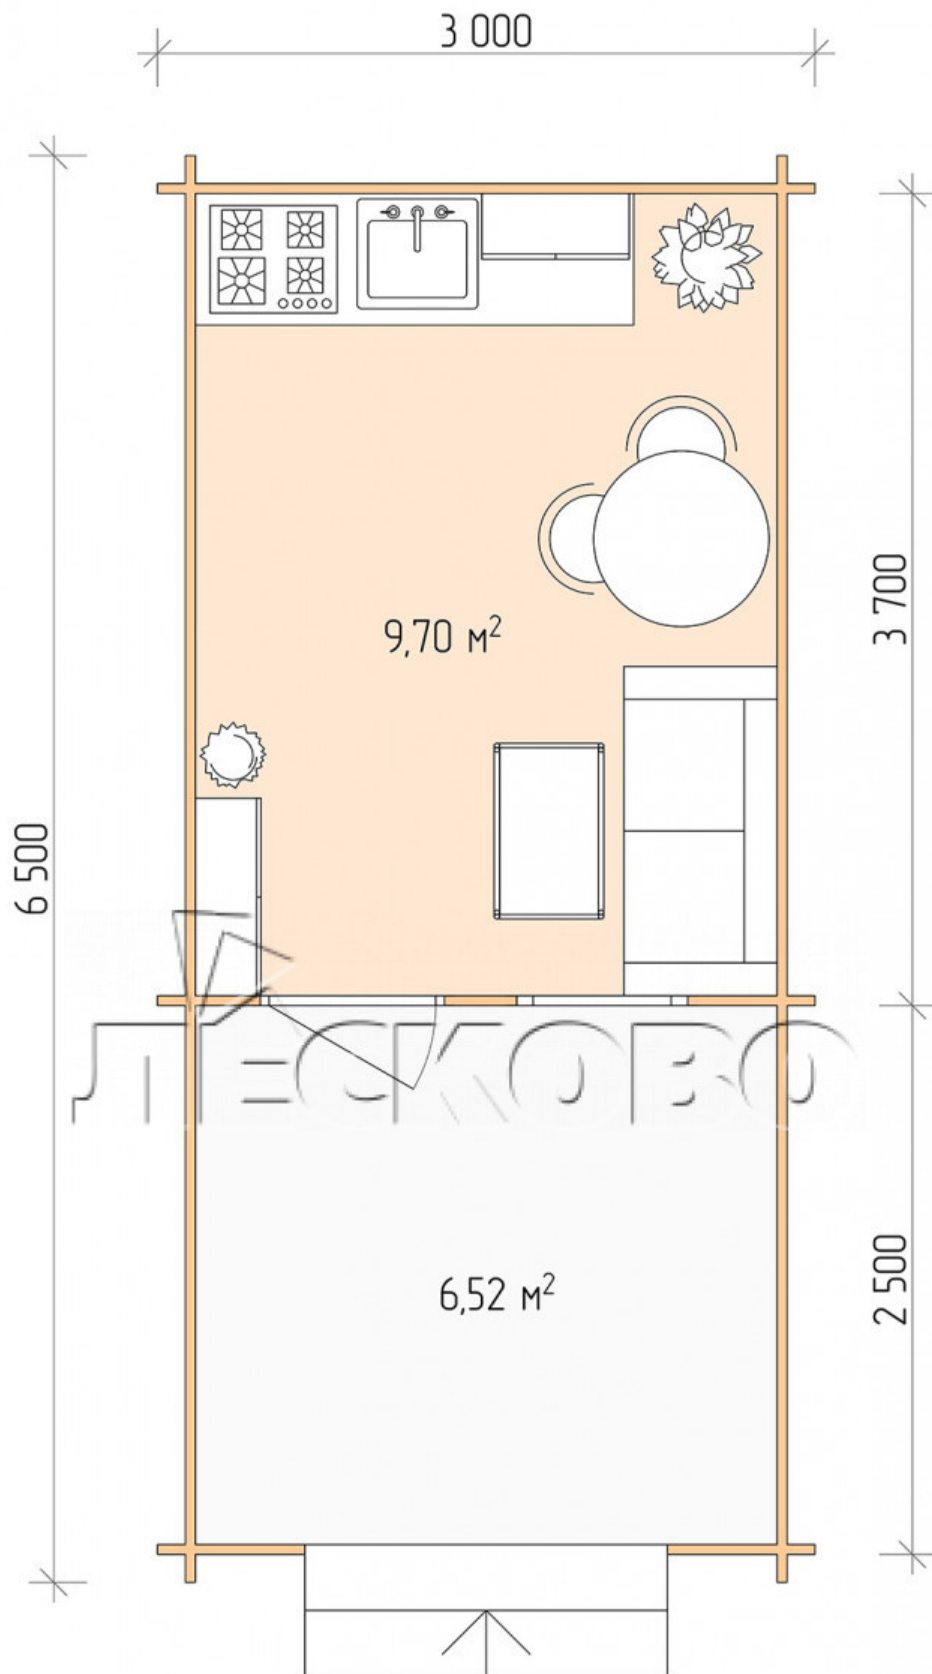

## Log Cabin "DSV" series 3x4

Project Dimensions

3 × 4 / 16.8 m<sup>2</sup>

Full house set

**2,731 €**

### Timber

45 MM

65 MM  
+ 608 €

# Разрез

## House Kit

- Wall kit: 44 × 145mm mini-chamber drying chamber with bowls for the project. The material of the tree is spruce, pine (GOST 8486). Humidity 12-14%. The height of the walls is 2.16 m;

- Logs, lower harness: board 45 × 145 mm chamber drying 10-12%;
- Floors: floorboard 35 mm, Chamber drying;
- Ceiling: imitation of a bar 20 × 135 mm, Chamber drying;
- Wooden windows, glass 4 mm, Single. Treatment with a colorless antiseptic. Hardware;