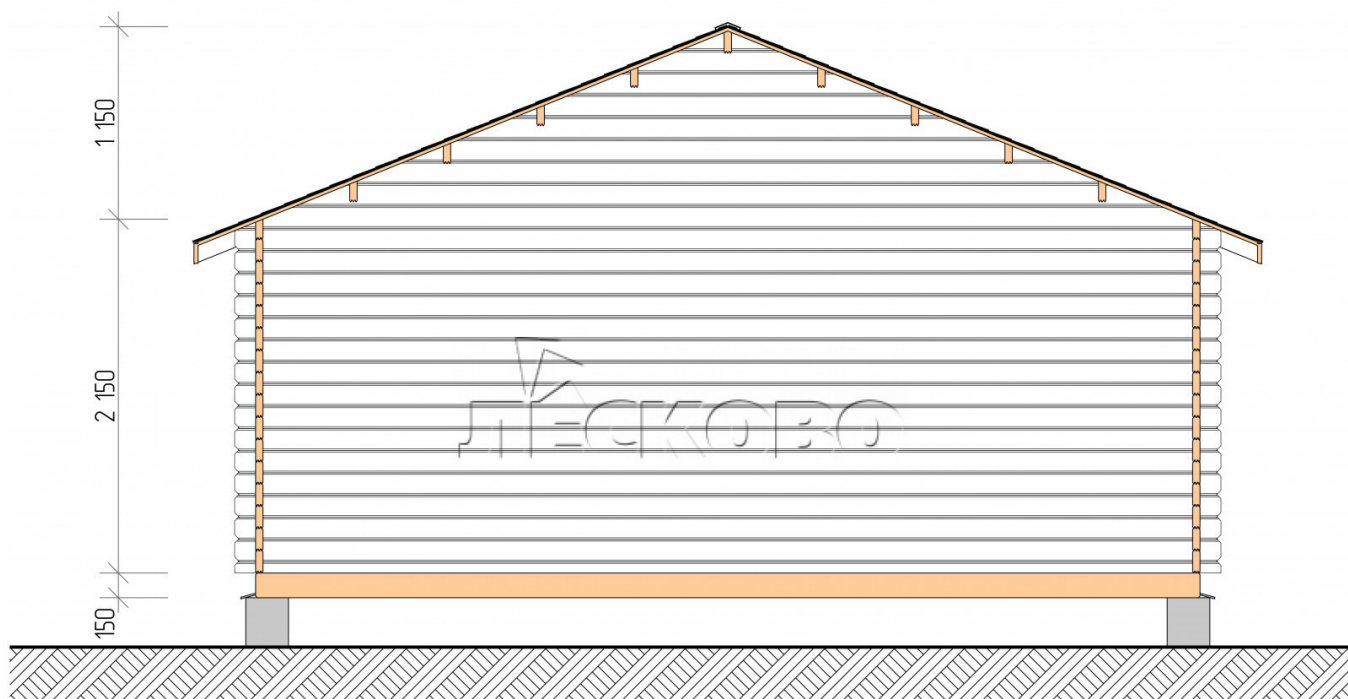

## Log Cabin "DSN" series 6×5

Project Dimensions

6 × 5 / 26.8 m<sup>2</sup>

Full house set

**4,314 €**

# Разрез