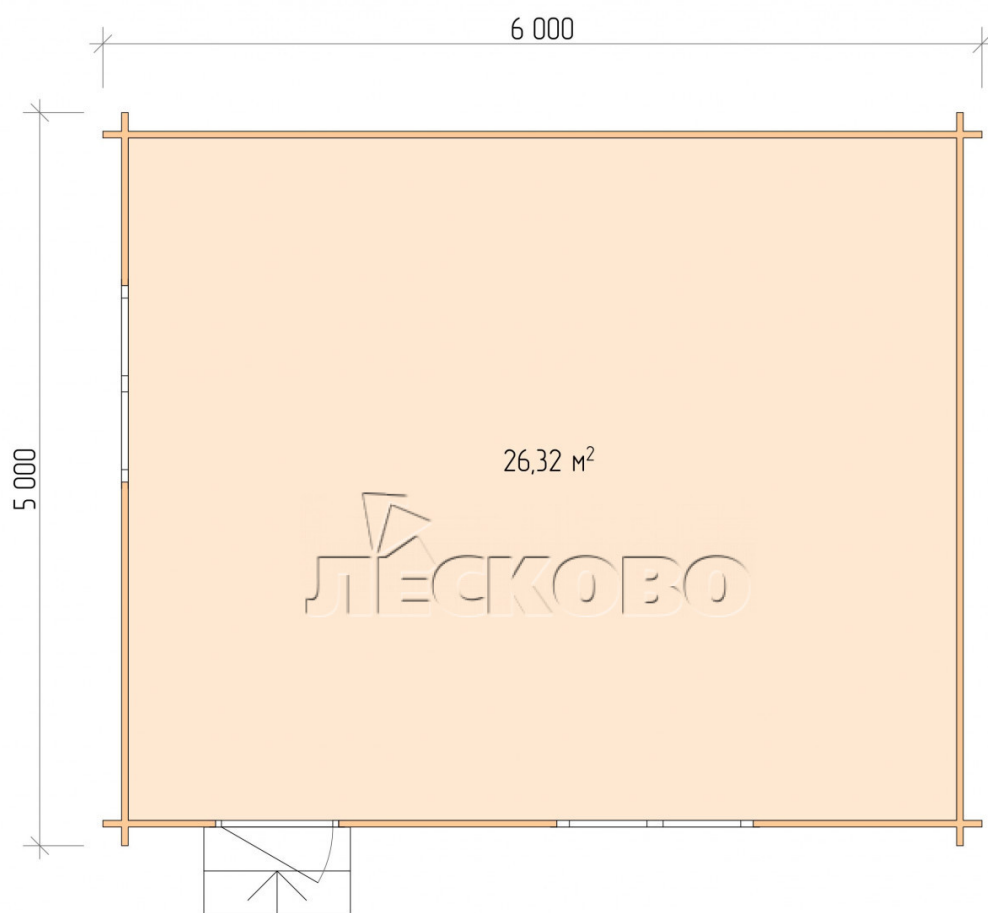

## Log Cabin "DSN" series 6×5

Project Dimensions

6 × 5 / 26.8 m<sup>2</sup>

Full house set

**4,314 €**

# Разрез

1.34×0.91 м.2 шт.

- Wooden doors;

0.84×1.885 м.

glass.1 шт.

7. Platbands: dry planed board 20 × 100 mm;

8. Roof: shingles.

9. Skirting board 35 mm.

+7 (843) 297-76-60