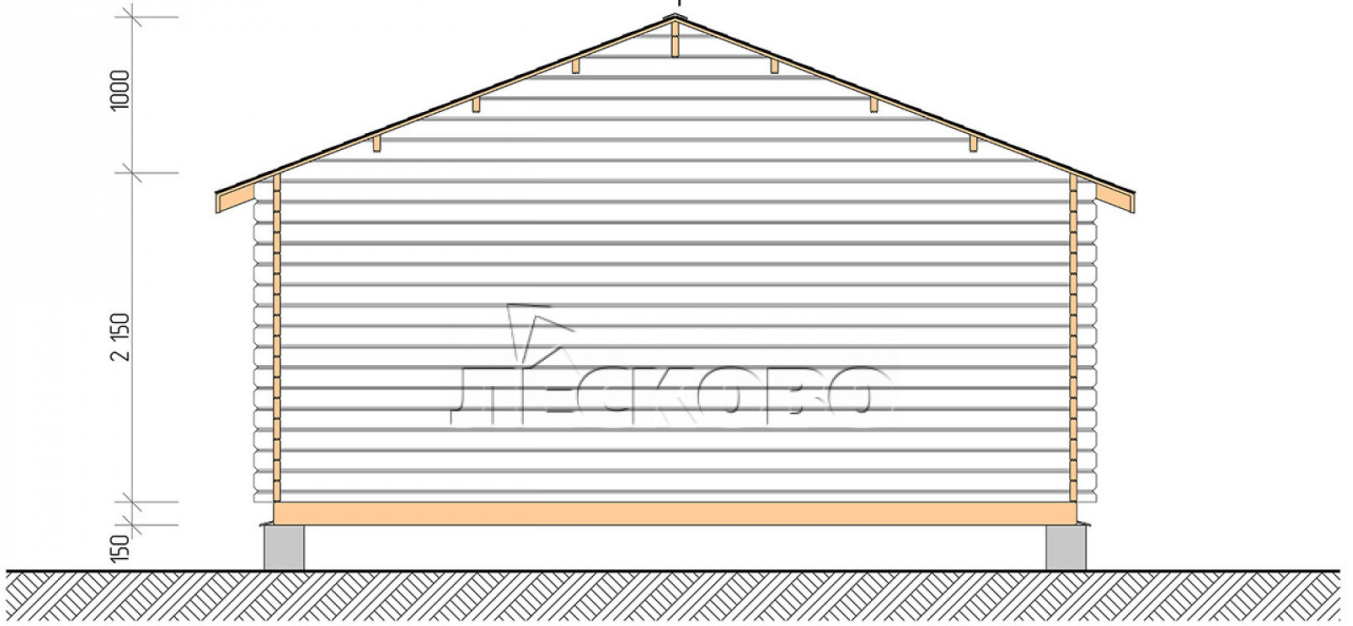

## Log Cabin "DSN" series 5.5×5.5

Project Dimensions

5.5 × 5.5 / 27.1 m<sup>2</sup>

Full house set

**4,507 €**

## Project planning

5 500

5 500

Разрез

## House Kit

- Wall kit: 44 × 145mm mini-chamber drying chamber with bowls for the project. The material of the tree is spruce, pine (GOST 8486). Humidity 12-14%. The height of the walls is 2.16 m;
- Logs, lower harness: board 45 × 145 mm chamber drying 10-12%;
- Floors: floorboard 35 mm, Chamber drying;
- Ceiling: imitation of a bar 20 × 135 mm, Chamber drying;
- Wooden windows, glass 4 mm, Single. Treatment with a colorless antiseptic. Hardware;