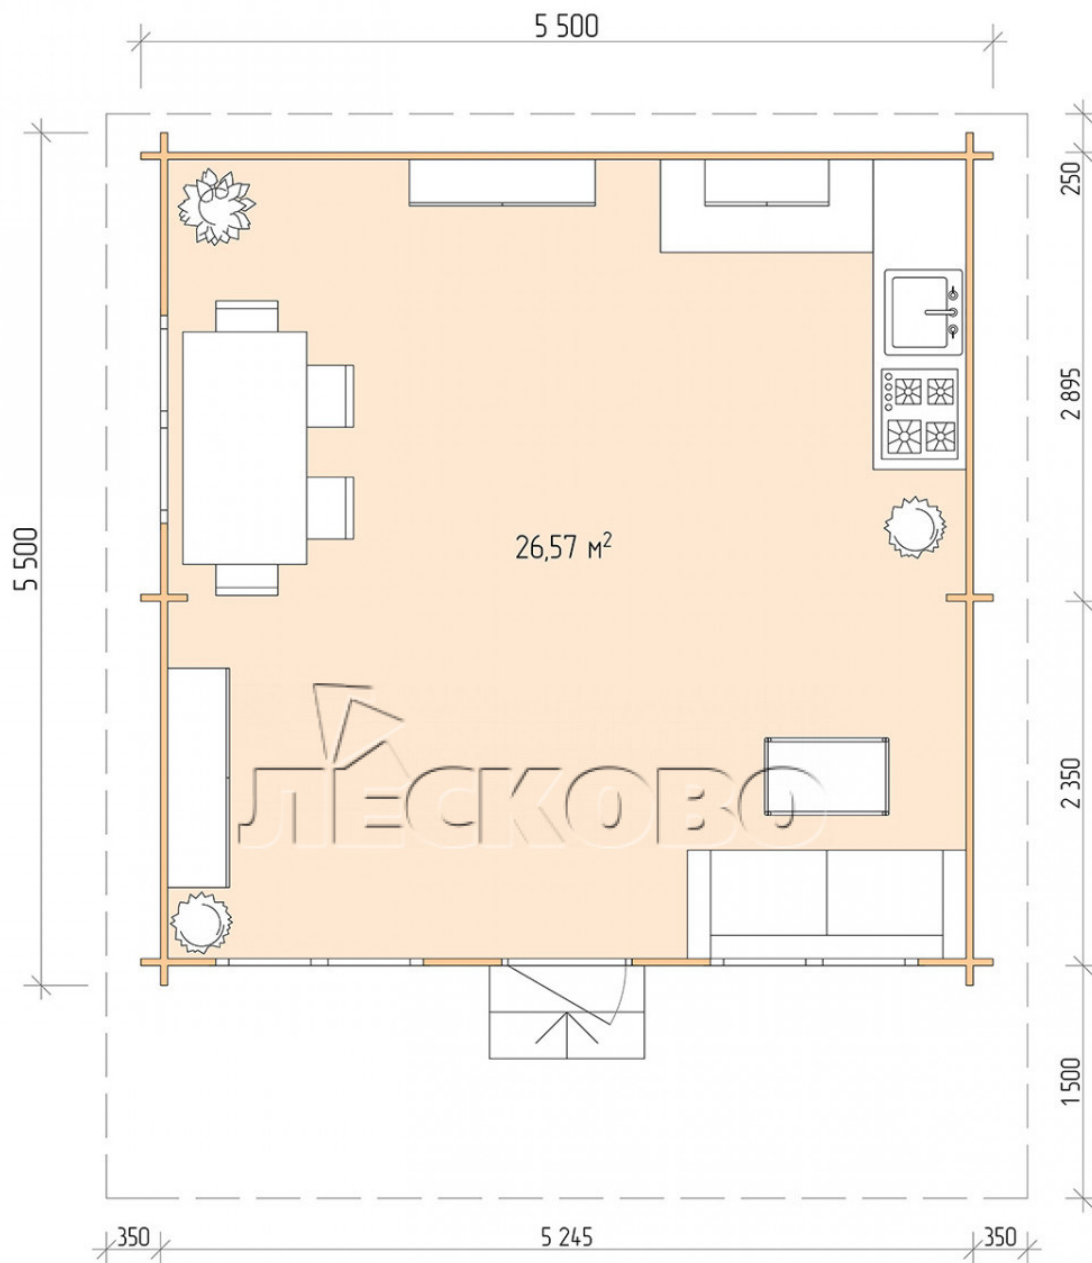

## Log Cabin "DSN" series 5.5×5.5

Project Dimensions

5.5 × 5.5 / 27.1 m<sup>2</sup>

Full house set

**4,507 €**

## Project planning

5 500

5 500

Разрез

## House Kit

- Wall kit: 44 × 145mm mini-chamber drying chamber with bowls for the project. The material of the tree is spruce, pine (GOST 8486). Humidity 12-14%. The height of the walls is 2.16 m;
- Logs, lower harness: board 45 × 145 mm chamber drying 10-12%;
- Floors: floorboard 35 mm, Chamber drying;
- Ceiling: imitation of a bar 20 × 135 mm, Chamber drying;
- Wooden windows, glass 4 mm, Single. Treatment with a colorless antiseptic. Hardware;

1.34×0.91 м.2 шт.

- Wooden doors;

0.84×1.885 м.

glass.1 шт.

7. Platbands: dry planed board 20 × 100 mm;

8. Roof: shingles.

9. Skirting board 35 mm.

+7 (843) 297-76-60