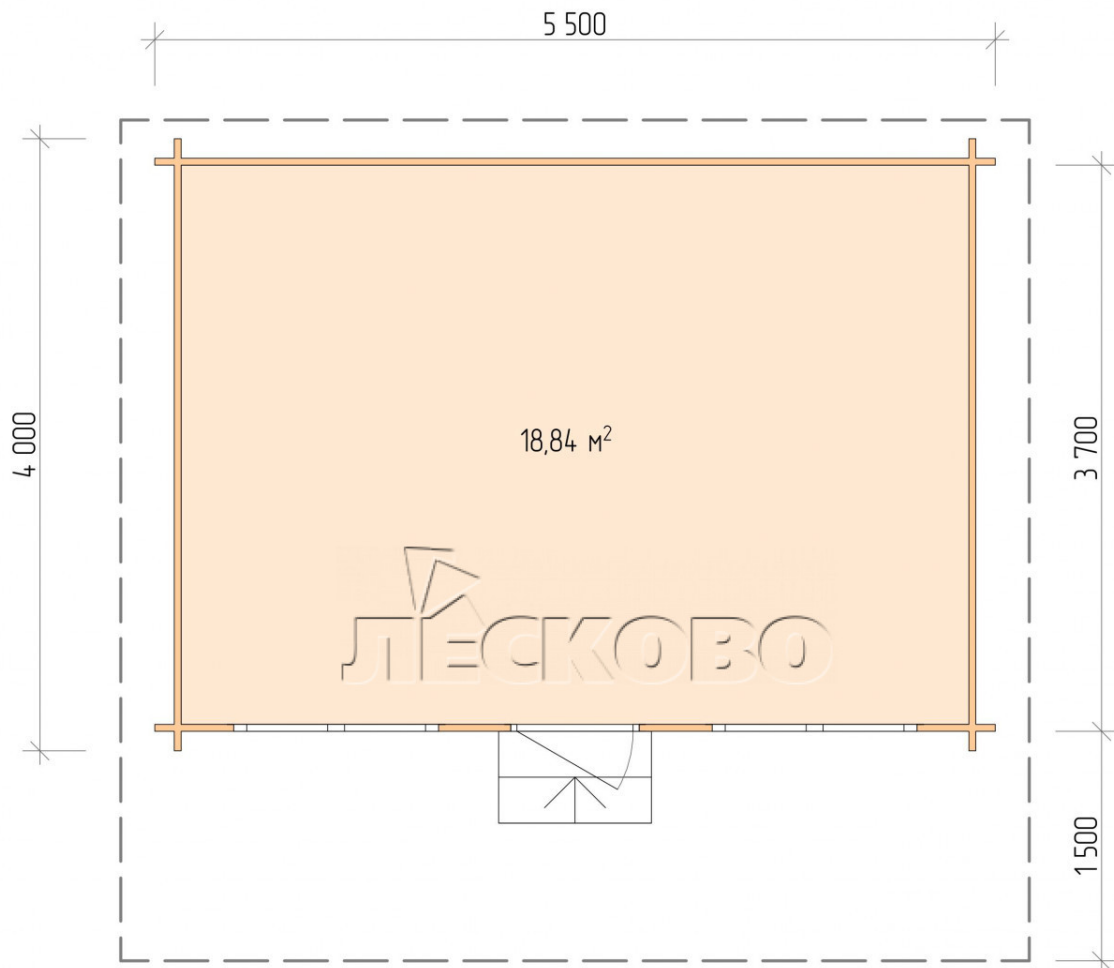

Log Cabin "DSN" series 5.5×4

Project Dimensions

5.5 × 4 / 19.3 m²

Full house set

3,393 €

Timber

45 mm

65 mm
+ 734 €

Project planning

5 500

4 000

Разрез

House Kit

- Wall kit: 44 × 145mm mini-chamber drying chamber with bowls for the project. The material of the tree is spruce, pine (GOST 8486). Humidity 12-14%. The height of the walls is 2.16 m;
- Logs, lower harness: board 45 × 145 mm chamber drying 10-12%;
- Floors: floorboard 35 mm, Chamber drying;
- Ceiling: imitation of a bar 20 × 135 mm, Chamber drying;
- Wooden windows, glass 4 mm, Single. Treatment with a colorless antiseptic. Hardware;

1.34×0.91 м.1 шт.

- Wooden doors;

0.84×1.885 м.

glass.1 шт.

7. Platbands: dry planed board 20 × 100 mm;

8. Roof: shingles.

9. Skirting board 35 mm.

+7 (843) 297-76-60