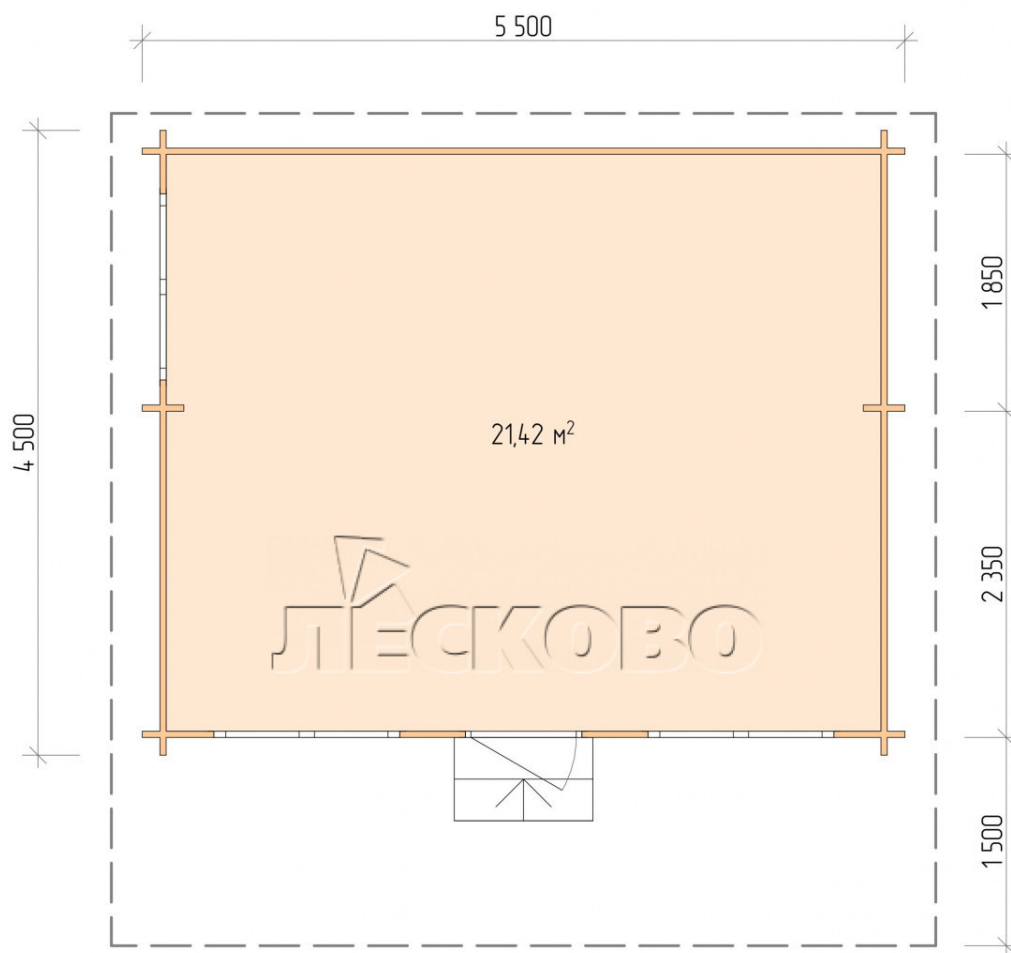

Log Cabin "DSN" series 5.5×4.5

Project Dimensions

5.5 × 4.5 / 21.9 m²

Full house set

3,828 €

Timber

45 MM

65 MM
+ 795 €

Project planning

5 500

4 500

21,42
M²

Разрез

House Kit

- Wall kit: 44 × 145mm mini-chamber drying chamber with bowls for the project. The material of the tree is spruce, pine (GOST 8486). Humidity 12-14%. The height of the walls is 2.16 m;
- Logs, lower harness: board 45 × 145 mm chamber drying 10-12%;
- Floors: floorboard 35 mm, Chamber drying;
- Ceiling: imitation of a bar 20 × 135 mm, Chamber drying;
- Wooden windows, glass 4 mm, Single. Treatment with a colorless antiseptic. Hardware;

1.34×0.91 м.2 шт.

- Wooden doors;

0.84×1.885 м.

glass.1 шт.

7. Platbands: dry planed board 20 × 100 mm;

8. Roof: shingles.

9. Skirting board 35 mm.

+7 (843) 297-76-60