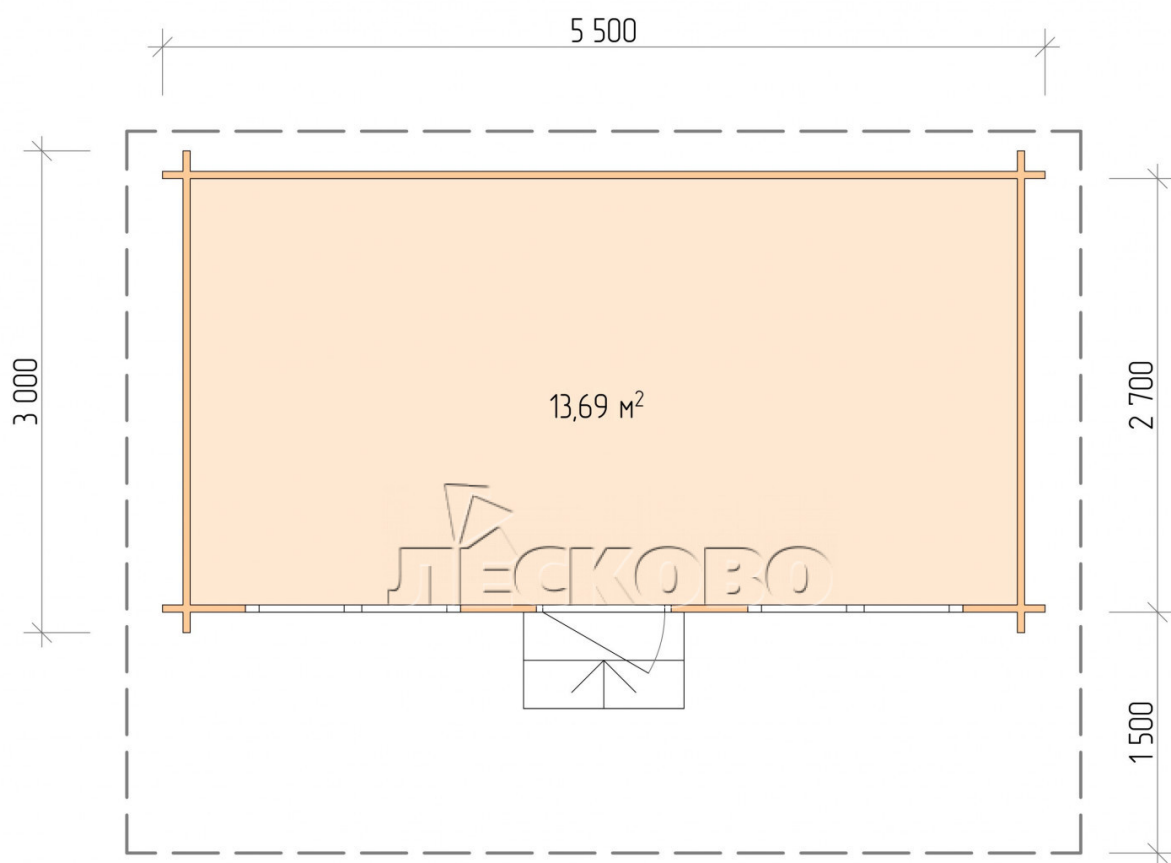

## Log Cabin "DSN" series 5.5×3

Project Dimensions

5.5 × 3 / 14.1 m<sup>2</sup>

Full house set

**2,874 €**

## Project planning

5 500

3 000

13,69  
M<sup>2</sup>

Разрез

# House Kit

- Wall kit: 44 × 145mm mini-chamber drying chamber with bowls for the project. The material of the tree is spruce, pine (GOST 8486). Humidity 12-14%. The height of the walls is 2.16 m;
- Logs, lower harness: board 45 × 145 mm chamber drying 10-12%;
- Floors: floorboard 35 mm, Chamber drying;
- Ceiling: imitation of a bar 20 × 135 mm, Chamber drying;
- Wooden windows, glass 4 mm, Single. Treatment with a colorless antiseptic. Hardware;

1.34×0.91 м.1 шт.

- Wooden doors;

0.84×1.885 м.

glass.1 шт.

7. Platbands: dry planed board 20 × 100 mm;

8. Roof: shingles.

9. Skirting board 35 mm.

+7 (843) 297-76-60