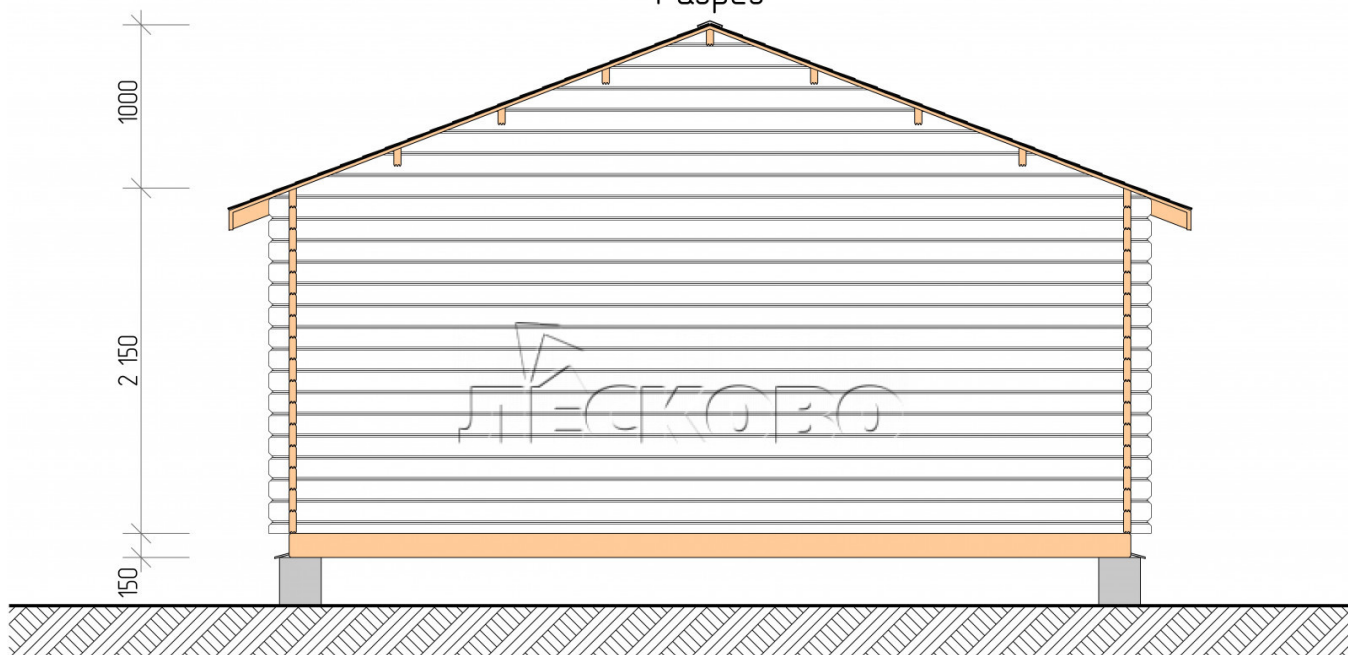

## Log Cabin "DSN" series 5.5×3

Project Dimensions

5.5 × 3 / 14.1 m<sup>2</sup>

Full house set

**2,874 €**

# House Kit

- Wall kit: 44 × 145mm mini-chamber drying chamber with bowls for the project. The material of the tree is spruce, pine (GOST 8486). Humidity 12-14%. The height of the walls is 2.16 m;
- Logs, lower harness: board 45 × 145 mm chamber drying 10-12%;
- Floors: floorboard 35 mm, Chamber drying;
- Ceiling: imitation of a bar 20 × 135 mm, Chamber drying;
- Wooden windows, glass 4 mm, Single. Treatment with a colorless antiseptic. Hardware;