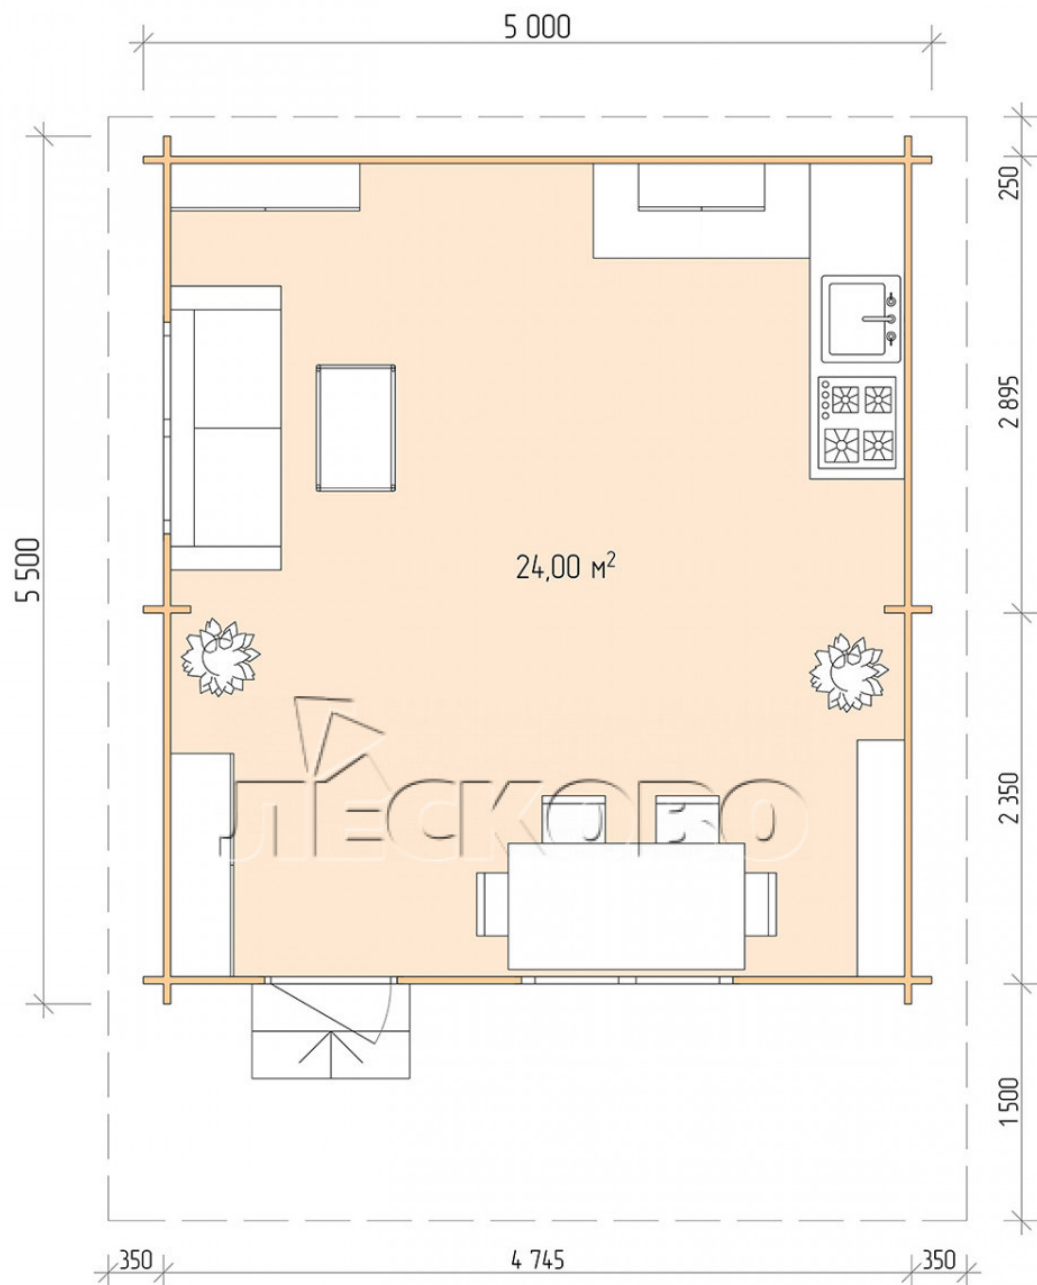

## Log Cabin "DSN" series 5×5.5

Project Dimensions

5 × 5.5 / 24.4 m<sup>2</sup>

Full house set

**4,012 €**

# Разрез

## House Kit

- Wall kit: 44 × 145mm mini-chamber drying chamber with bowls for the project. The material of the tree is spruce, pine (GOST 8486). Humidity 12-14%. The height of the walls is 2.16 m;
- Logs, lower harness: board 45 × 145 mm chamber drying 10-12%;
- Floors: floorboard 35 mm, Chamber drying;
- Ceiling: imitation of a bar 20 × 135 mm, Chamber drying;
- Wooden windows, glass 4 mm, Single. Treatment with a colorless antiseptic. Hardware;