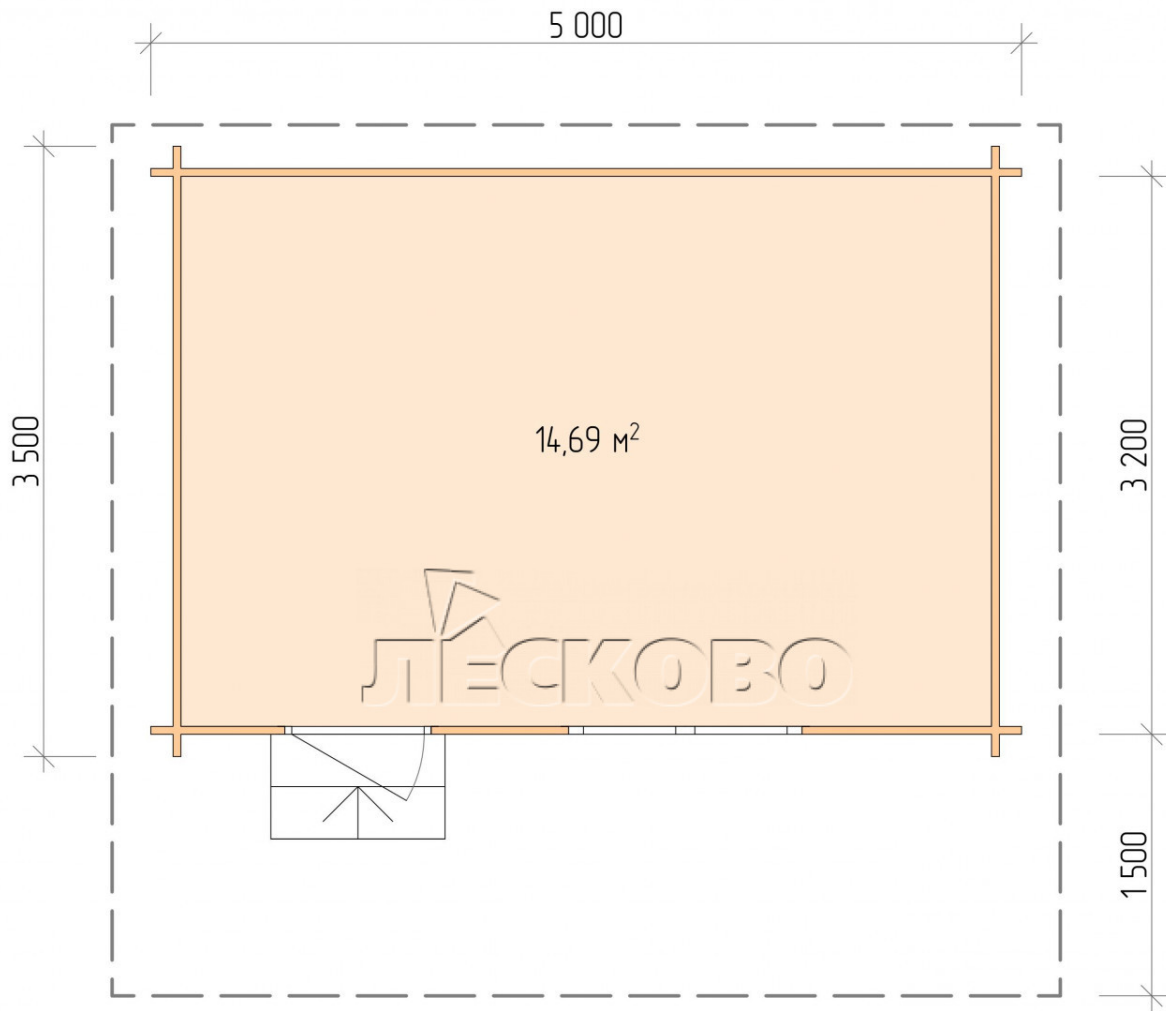

Log Cabin "DSN" series 5×3.5

Project Dimensions

5 × 3.5 / 15.1 m²

Full house set

2,794 €

Timber

45 MM

65 MM
+ 626 €

Project planning

5 000

3 500

14,69
M²

ЛЕСКОВО

Разрез

House Kit

- Wall kit: 44 × 145mm mini-chamber drying chamber with bowls for the project. The material of the tree is spruce, pine (GOST 8486). Humidity 12-14%. The height of the walls is 2.16 m;
- Logs, lower harness: board 45 × 145 mm chamber drying 10-12%;
- Floors: floorboard 35 mm, Chamber drying;
- Ceiling: imitation of a bar 20 × 135 mm, Chamber drying;
- Wooden windows, glass 4 mm, Single. Treatment with a colorless antiseptic. Hardware;

1.34×0.91 м.1 шт.

- Wooden doors;

0.84×1.885 м.

glass.1 шт.

7. Platbands: dry planed board 20 × 100 mm;

8. Roof: shingles.

9. Skirting board 35 mm.

+7 (843) 297-76-60