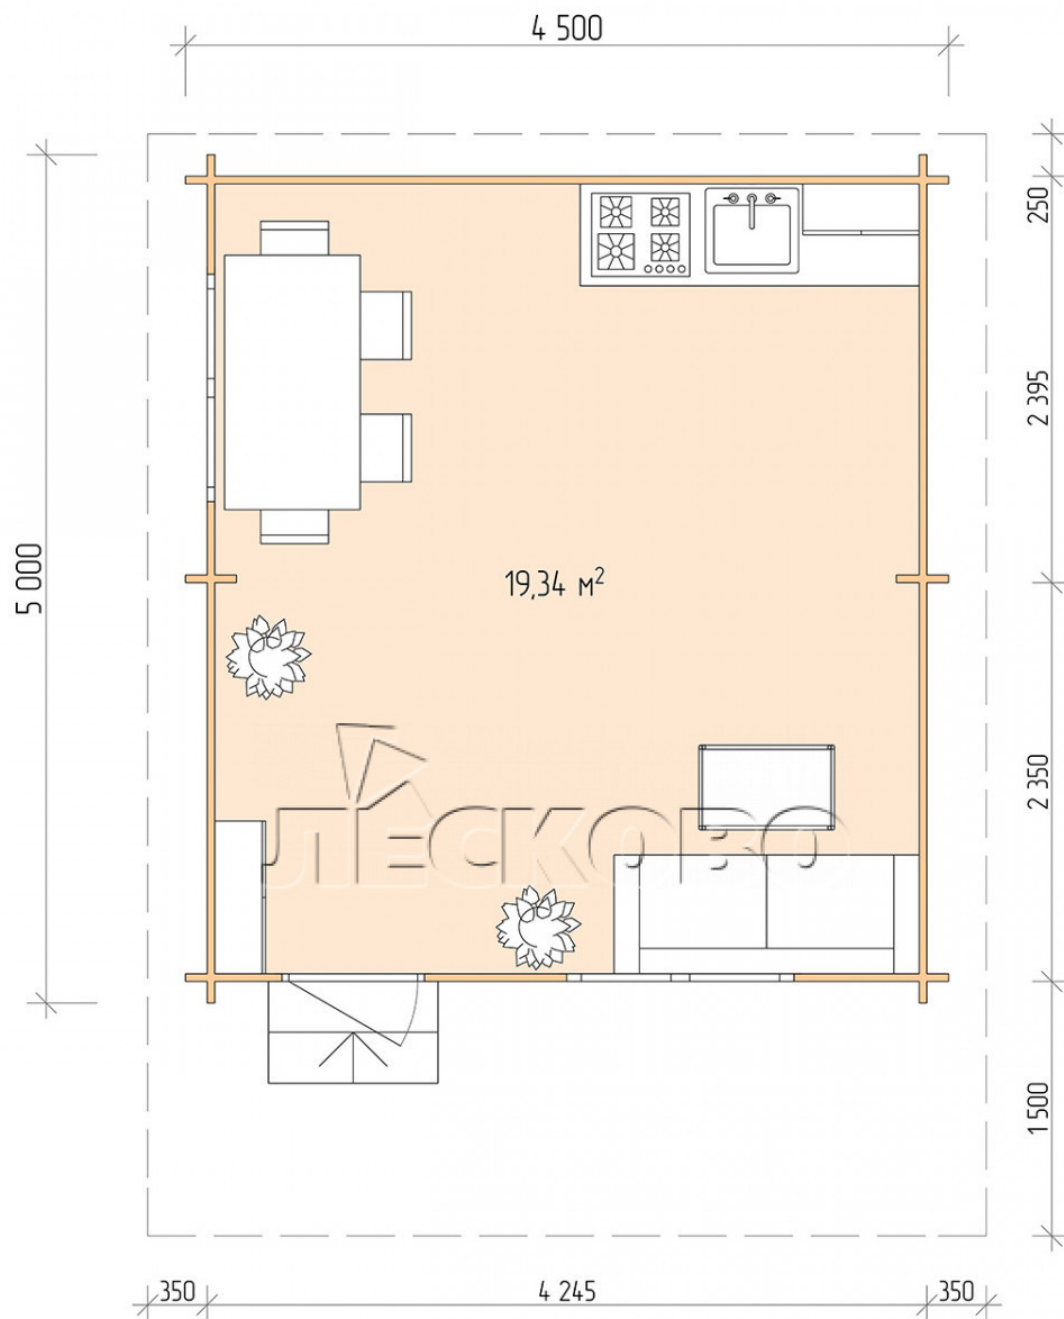

Log Cabin "DSN" series 4.5×5

Project Dimensions

4.5 × 5 / 19.8 m²

Full house set

3,441 €

Timber

45 MM

65 MM
+ 734 €

Project planning

4 500

5 000

Разрез

House Kit

- Wall kit: 44 × 145mm mini-chamber drying chamber with bowls for the project. The material of the tree is spruce, pine (GOST 8486). Humidity 12-14%. The height of the walls is 2.16 m;
- Logs, lower harness: board 45 × 145 mm chamber drying 10-12%;
- Floors: floorboard 35 mm, Chamber drying;
- Ceiling: imitation of a bar 20 × 135 mm, Chamber drying;
- Wooden windows, glass 4 mm, Single. Treatment with a colorless antiseptic. Hardware;

1.34×0.91 м.2 шт.

- Wooden doors;

0.84×1.885 м.

glass.1 шт.

7. Platbands: dry planed board 20 × 100 mm;

8. Roof: shingles.

9. Skirting board 35 mm.

+7 (843) 297-76-60