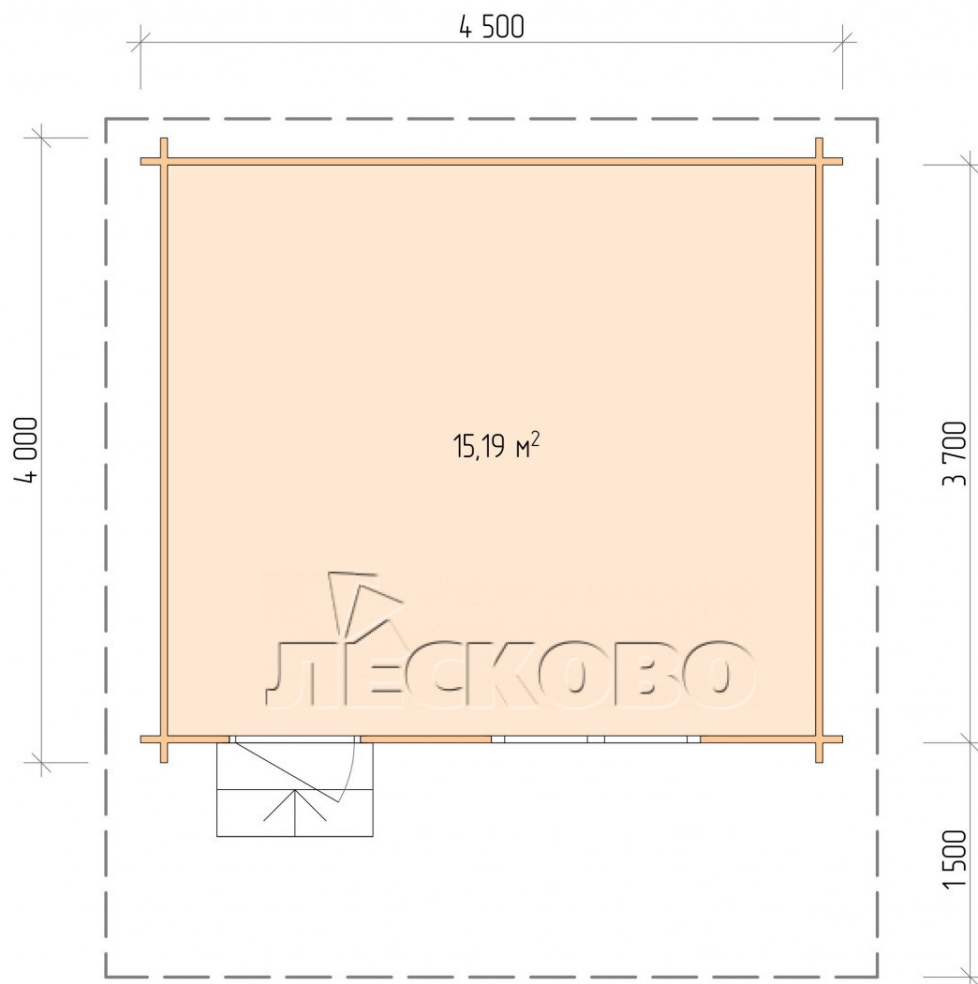

Log Cabin "DSN" series 4.5×4

Project Dimensions

4.5 × 4 / 15.6 m²

Full house set

2,931 €

Timber

45 mm

65 mm
+ 656 €

Project planning

4 500

4 000

15,19
M²

Разрез

House Kit

- Wall kit: 44 × 145mm mini-chamber drying chamber with bowls for the project. The material of the tree is spruce, pine (GOST 8486). Humidity 12-14%. The height of the walls is 2.16 m;
- Logs, lower harness: board 45 × 145 mm chamber drying 10-12%;
- Floors: floorboard 35 mm, Chamber drying;
- Ceiling: imitation of a bar 20 × 135 mm, Chamber drying;
- Wooden windows, glass 4 mm, Single. Treatment with a colorless antiseptic. Hardware;

1.34×0.91 м.1 шт.

- Wooden doors;

0.84×1.885 м.

glass.1 шт.

7. Platbands: dry planed board 20 × 100 mm;

8. Roof: shingles.

9. Skirting board 35 mm.

+7 (843) 297-76-60