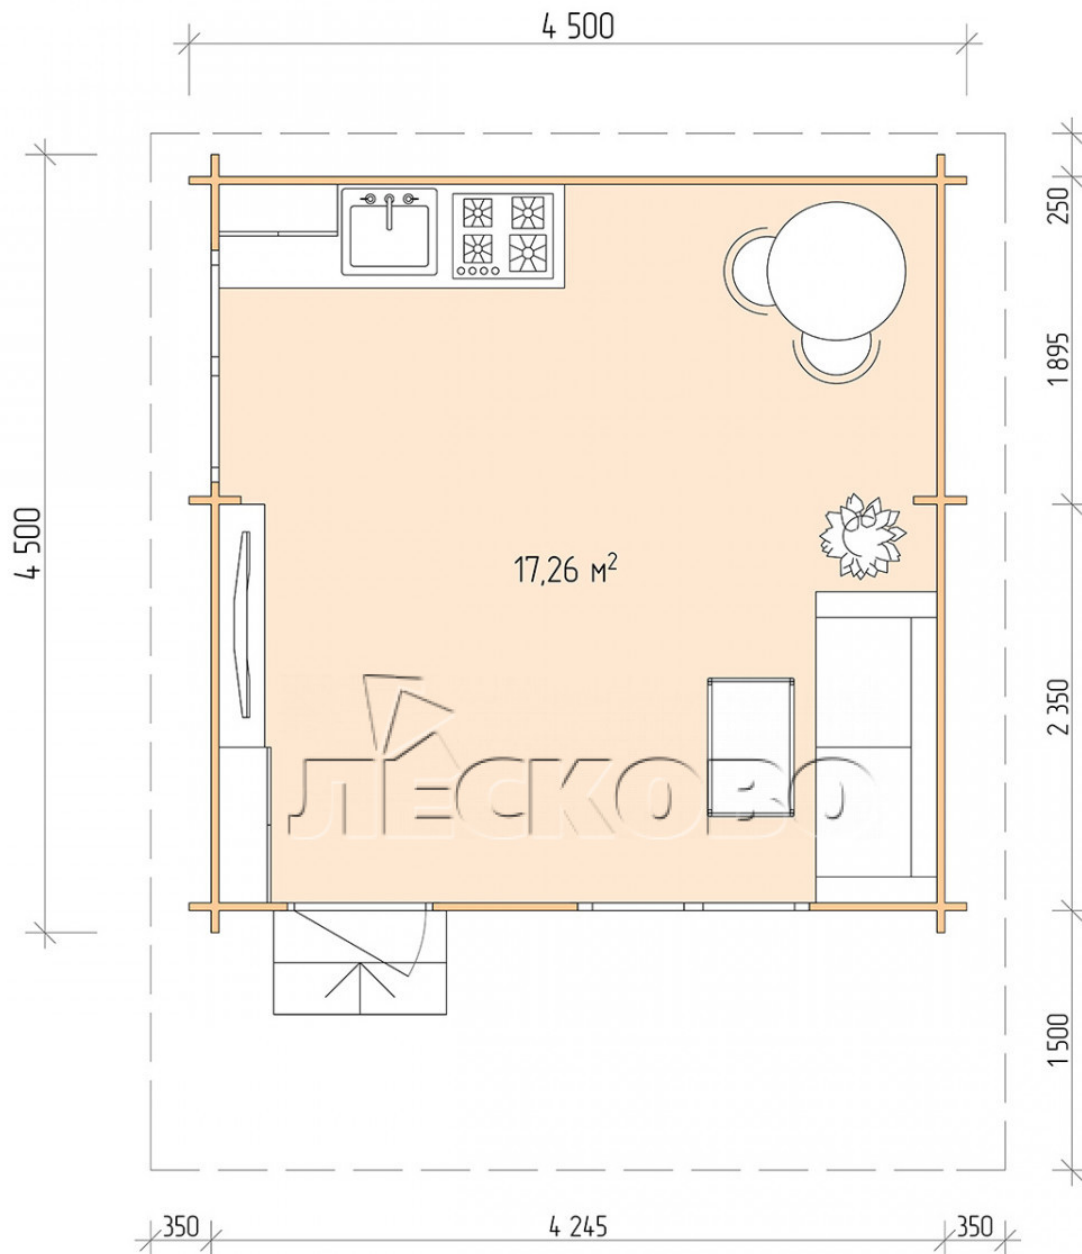

## Log Cabin "DSN" series 4.5×4.5

Project Dimensions

4.5 × 4.5 / 17.7 m<sup>2</sup>

Full house set

**3,250 €**

## Project planning

4 500

4 500

# Разрез

## House Kit

- Wall kit: 44 × 145mm mini-chamber drying chamber with bowls for the project. The material of the tree is spruce, pine (GOST 8486). Humidity 12-14%. The height of the walls is 2.16 m;
- Logs, lower harness: board 45 × 145 mm chamber drying 10-12%;
- Floors: floorboard 35 mm, Chamber drying;
- Ceiling: imitation of a bar 20 × 135 mm, Chamber drying;
- Wooden windows, glass 4 mm, Single. Treatment with a colorless antiseptic. Hardware;