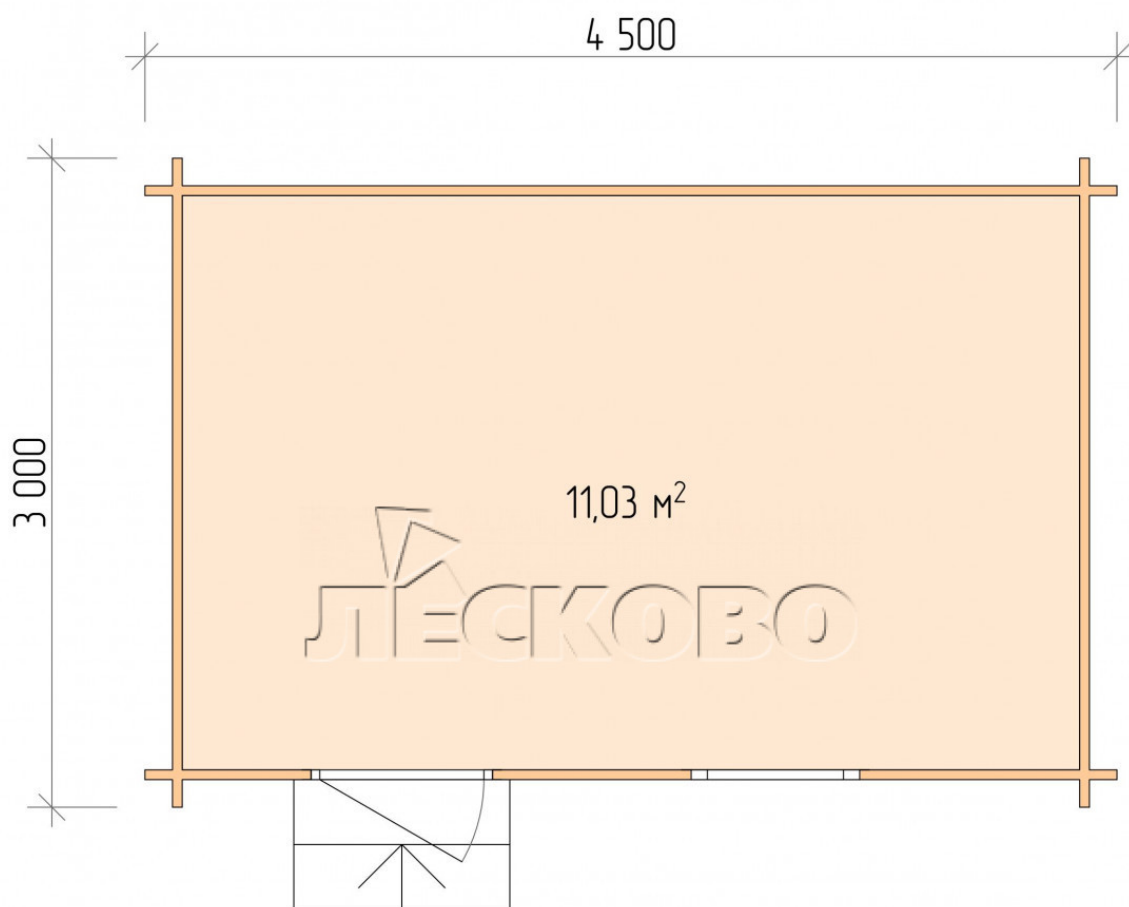

Дачный дом серия "ДСН" 4.5×3 с навесом 1,5м.

Project Dimensions

4.5 × 3 / 11.4 m²

Full house set

2,427 €

Timber

45 mm

65 mm
+ 542 €

Project planning

4 500

3 000

11,03
M²

Разрез

House Kit

- Wall kit: 44 × 145mm mini-chamber drying chamber with bowls for the project. The material of the tree is spruce, pine (GOST 8486). Humidity 12-14%. The height of the walls is 2.16 m;
- Logs, lower harness: board 45 × 145 mm chamber drying 10-12%;
- Floors: floorboard 35 mm, Chamber drying;
- Ceiling: imitation of a bar 20 × 135 mm, Chamber drying;
- Wooden windows, glass 4 mm, Single. Treatment with a colorless antiseptic. Hardware;

1.34×0.91 м.1 шт.

- Wooden doors;

0.84×1.885 м.

glass.1 шт.

7. Platbands: dry planed board 20 × 100 mm;

8. Roof: shingles.

9. Skirting board 35 mm.

+7 (843) 297-76-60