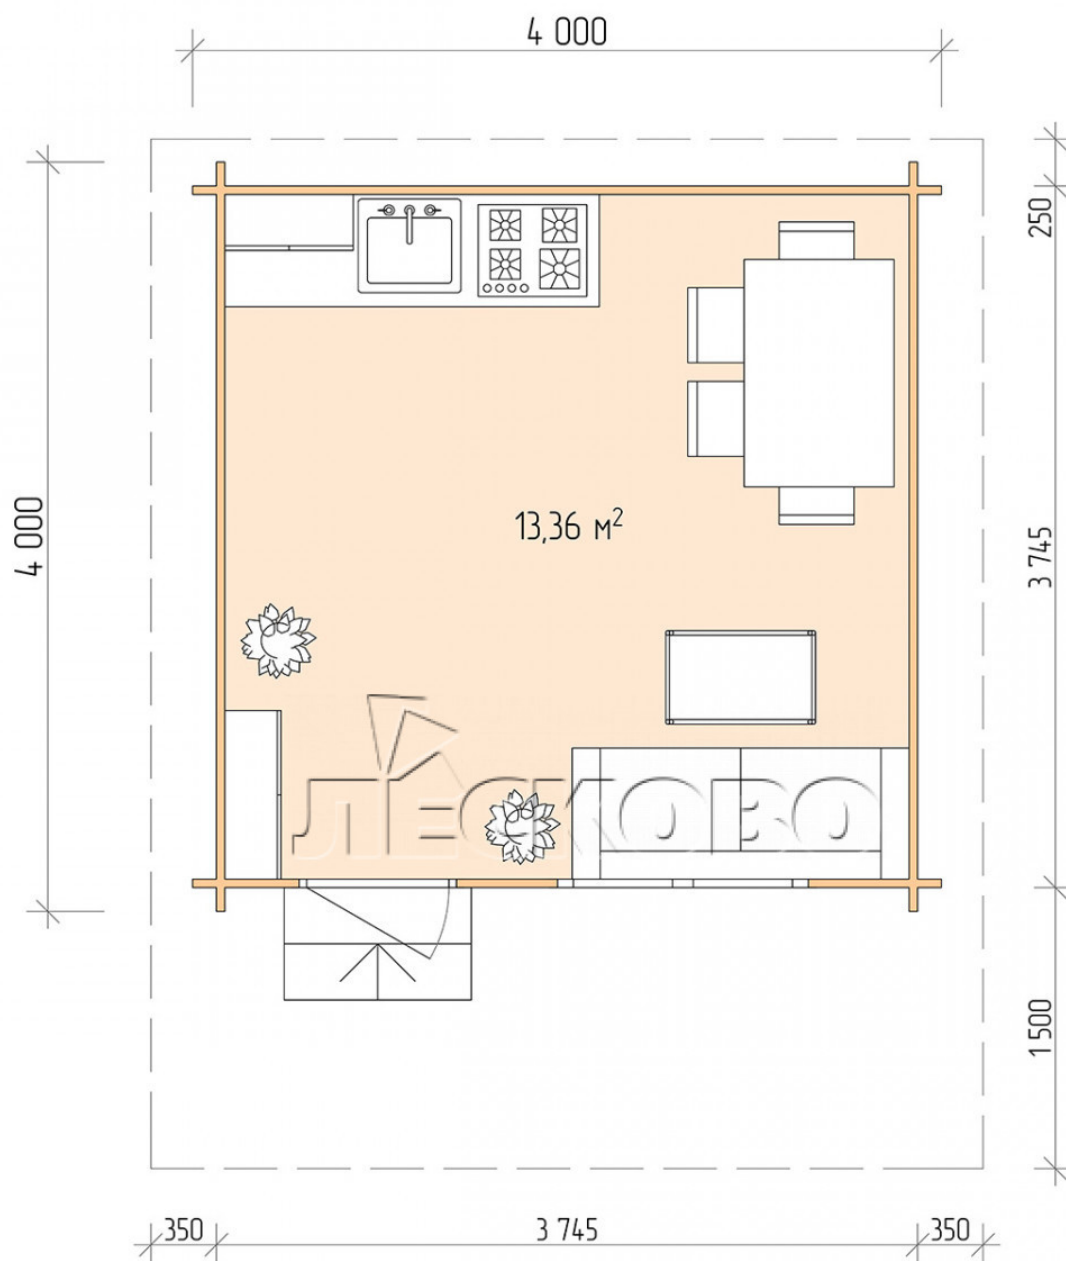

## Log Cabin "DSN" series 4×4

Project Dimensions

4 × 4 / 13.7 m<sup>2</sup>

Full house set

**2,691 €**

# Разрез

## House Kit

- Wall kit: 44 × 145mm mini-chamber drying chamber with bowls for the project. The material of the tree is spruce, pine (GOST 8486). Humidity 12-14%. The height of the walls is 2.16 m;
- Logs, lower harness: board 45 × 145 mm chamber drying 10-12%;
- Floors: floorboard 35 mm, Chamber drying;
- Ceiling: imitation of a bar 20 × 135 mm, Chamber drying;
- Wooden windows, glass 4 mm, Single. Treatment with a colorless antiseptic. Hardware;

1.34×0.91 м.1 шт.

- Wooden doors;

0.84×1.885 м.

glass.1 шт.

7. Platbands: dry planed board 20 × 100 mm;

8. Roof: shingles.

9. Skirting board 35 mm.

+7 (843) 297-76-60