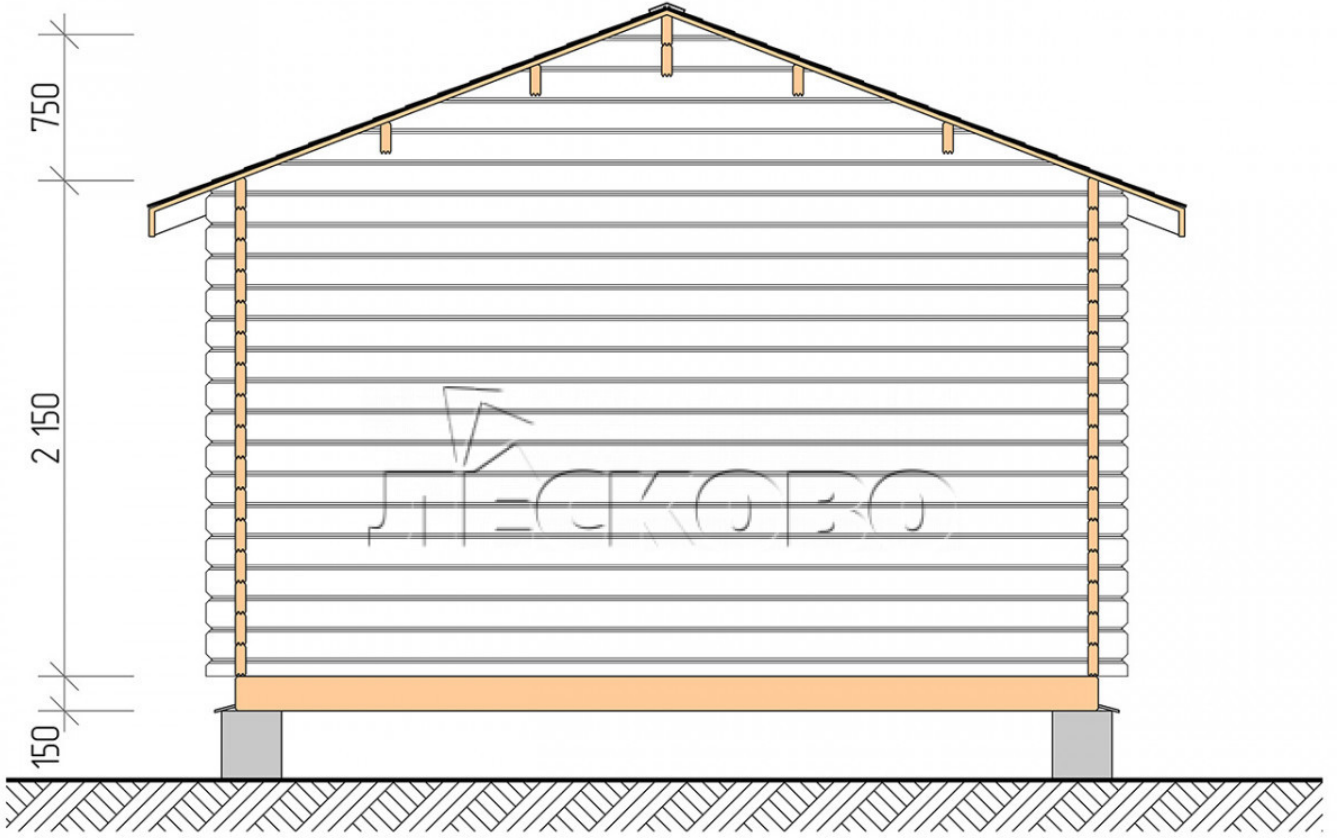

## Log Cabin "DSN" series 4×4

Project Dimensions

4 × 4 / 13.7 m<sup>2</sup>

Full house set

**2,691 €**

# Разрез

## House Kit

- Wall kit: 44 × 145mm mini-chamber drying chamber with bowls for the project. The material of the tree is spruce, pine (GOST 8486). Humidity 12-14%. The height of the walls is 2.16 m;
- Logs, lower harness: board 45 × 145 mm chamber drying 10-12%;
- Floors: floorboard 35 mm, Chamber drying;
- Ceiling: imitation of a bar 20 × 135 mm, Chamber drying;
- Wooden windows, glass 4 mm, Single. Treatment with a colorless antiseptic. Hardware;