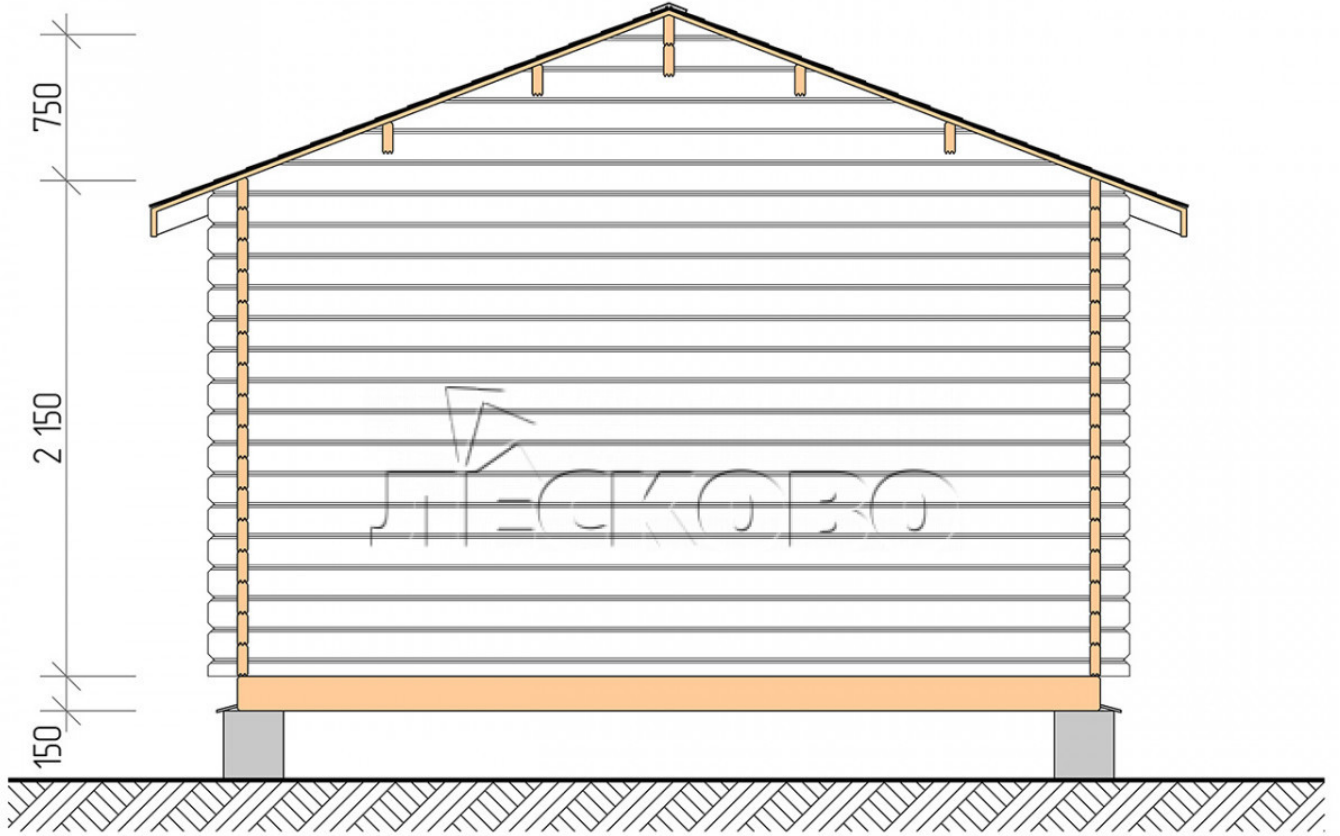

Log Cabin "DSN" series 4×4.5

Project Dimensions

4 × 4.5 / 15.6 m²

Full house set

3,101 €

Timber

45 MM

65 MM
+ 674 €

Project planning

4 000

15,19
M²

4 500

Разрез

House Kit

- Wall kit: 44 × 145mm mini-chamber drying chamber with bowls for the project. The material of the tree is spruce, pine (GOST 8486). Humidity 12-14%. The height of the walls is 2.16 m;
- Logs, lower harness: board 45 × 145 mm chamber drying 10-12%;
- Floors: floorboard 35 mm, Chamber drying;
- Ceiling: imitation of a bar 20 × 135 mm, Chamber drying;
- Wooden windows, glass 4 mm, Single. Treatment with a colorless antiseptic. Hardware;

1.34×0.91 м.2 шт.

- Wooden doors;

0.84×1.885 м.

glass.1 шт.

7. Platbands: dry planed board 20 × 100 mm;

8. Roof: shingles.

9. Skirting board 35 mm.

+7 (843) 297-76-60