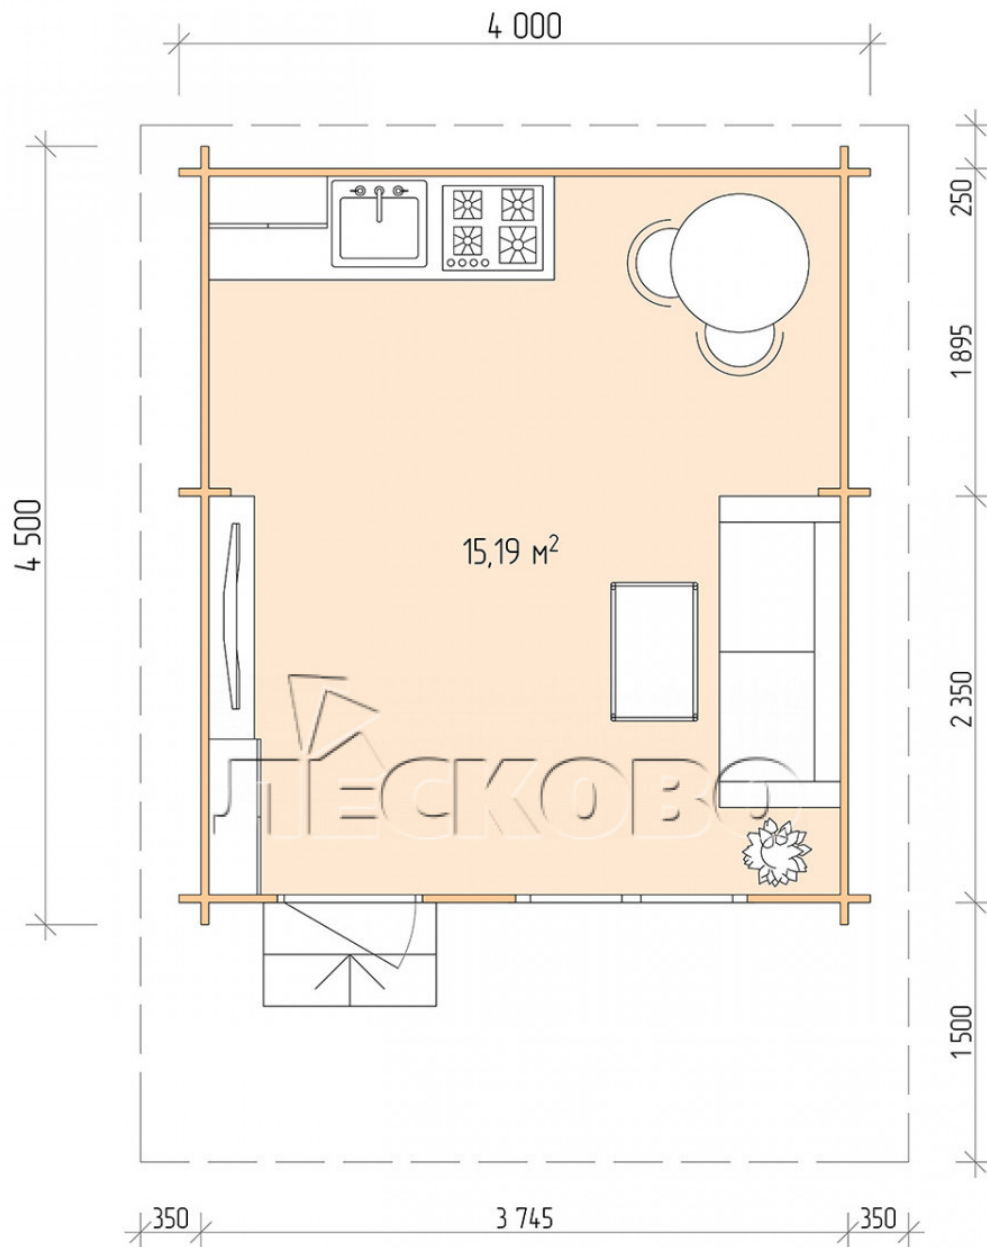

Log Cabin "DSN" series 4×4.5

Project Dimensions

4 × 4.5 / 15.6 m²

Full house set

3,101 €

Timber

45 MM

65 MM
+ 674 €

Project planning

4 000

15,19
M²

4 500

Разрез

House Kit

- Wall kit: 44 × 145mm mini-chamber drying chamber with bowls for the project. The material of the tree is spruce, pine (GOST 8486). Humidity 12-14%. The height of the walls is 2.16 m;
- Logs, lower harness: board 45 × 145 mm chamber drying 10-12%;
- Floors: floorboard 35 mm, Chamber drying;
- Ceiling: imitation of a bar 20 × 135 mm, Chamber drying;
- Wooden windows, glass 4 mm, Single. Treatment with a colorless antiseptic. Hardware;

1.34×0.91 м.2 шт.

- Wooden doors;

0.84×1.885 м.

glass.1 шт.

7. Platbands: dry planed board 20 × 100 mm;

8. Roof: shingles.

9. Skirting board 35 mm.

+7 (843) 297-76-60