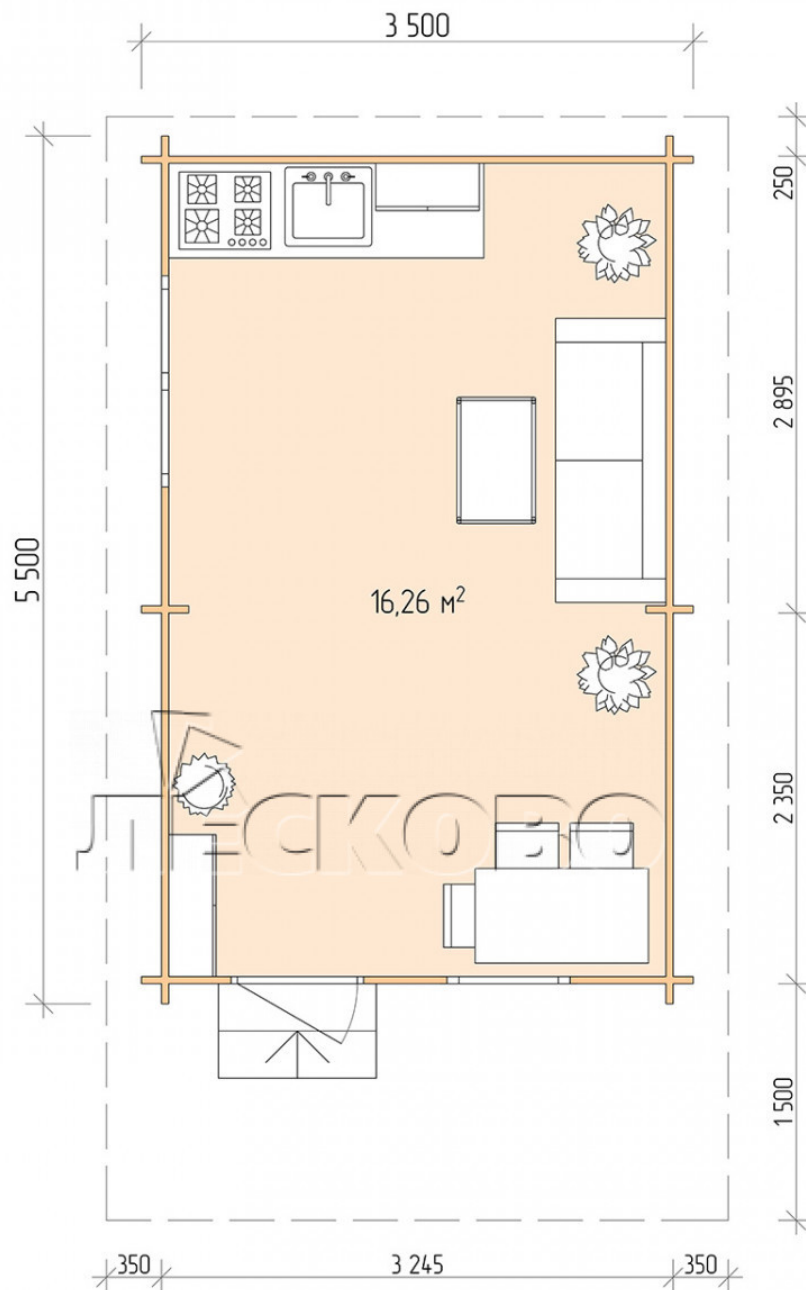

Log Cabin "DSN" series 3.5×5.5

Project Dimensions

3.5 × 5.5 / 16.7 m²

Full house set

3,046 €

Timber

45 MM

65 MM
+ 662 €

Project planning

Разрез

House Kit

- Wall kit: 44 × 145mm mini-chamber drying chamber with bowls for the project. The material of the tree is spruce, pine (GOST 8486). Humidity 12-14%. The height of the walls is 2.16 m;
- Logs, lower harness: board 45 × 145 mm chamber drying 10-12%;
- Floors: floorboard 35 mm, Chamber drying;
- Ceiling: imitation of a bar 20 × 135 mm, Chamber drying;
- Wooden windows, glass 4 mm, Single. Treatment with a colorless antiseptic. Hardware;

0.87×0.78 м.1 шт.

1.34×0.91 м.1 шт.

- Wooden doors;

0.84×1.885 м.

glass.1 шт.

7. Platbands: dry planed board 20 × 100 mm;

8. Roof: shingles.

9. Skirting board 35 mm.