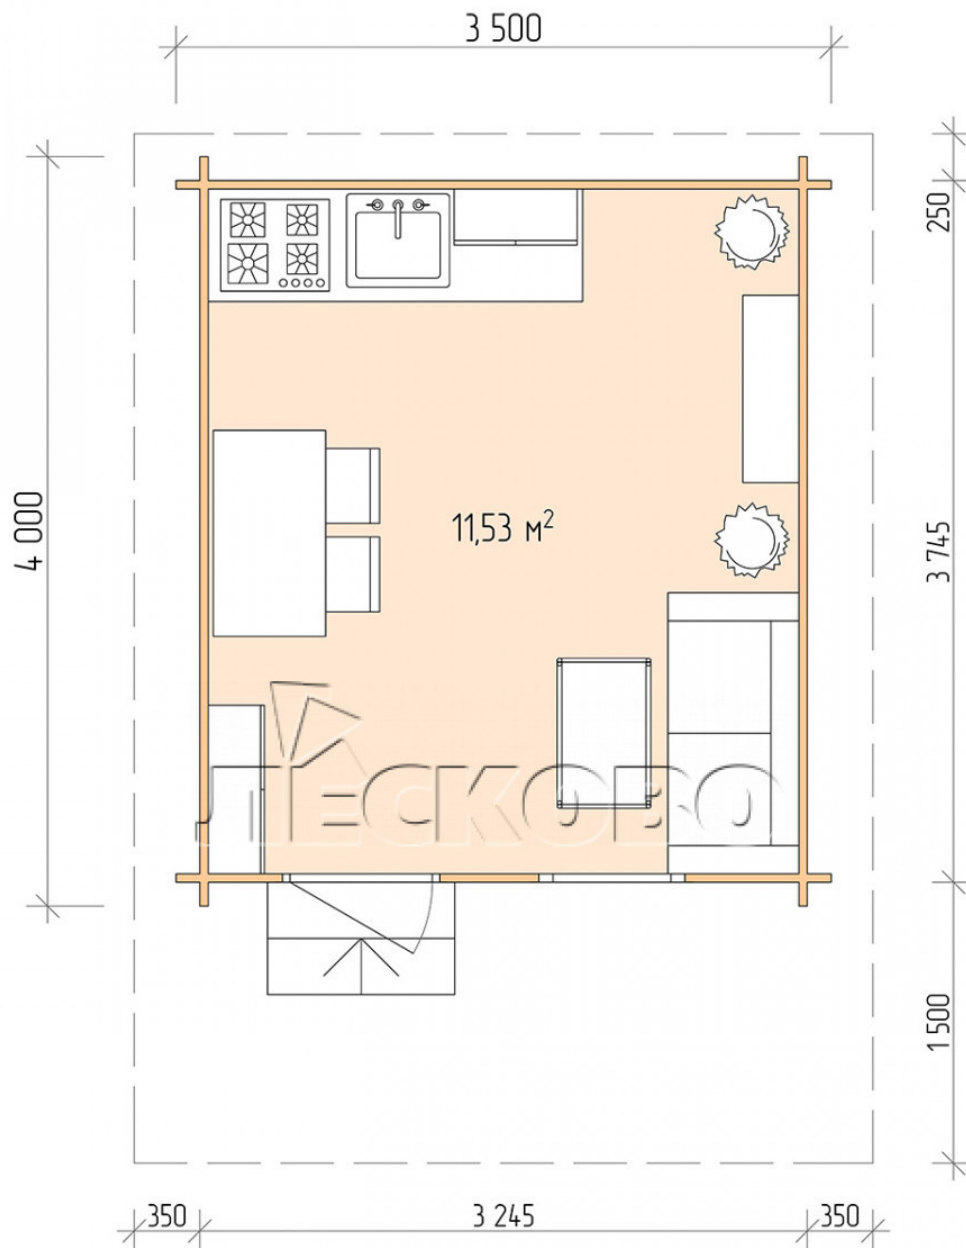

## Log Cabin "DSN" series 3.5×4

Project Dimensions

3.5 × 4 / 12 m<sup>2</sup>

Full house set

**2,375 €**

# Разрез

## House Kit

- Wall kit: 44 × 145mm mini-chamber drying chamber with bowls for the project. The material of the tree is spruce, pine (GOST 8486). Humidity 12-14%. The height of the walls is 2.16 m;
- Logs, lower harness: board 45 × 145 mm chamber drying 10-12%;
- Floors: floorboard 35 mm, Chamber drying;
- Ceiling: imitation of a bar 20 × 135 mm, Chamber drying;
- Wooden windows, glass 4 mm, Single. Treatment with a colorless antiseptic. Hardware;

0.87×0.78 м.1 шт.

- Wooden doors;

0.84×1.885 м.

glass.1 шт.

7. Platbands: dry planed board 20 × 100 mm;

8. Roof: shingles.

9. Skirting board 35 mm.

+7 (843) 297-76-60