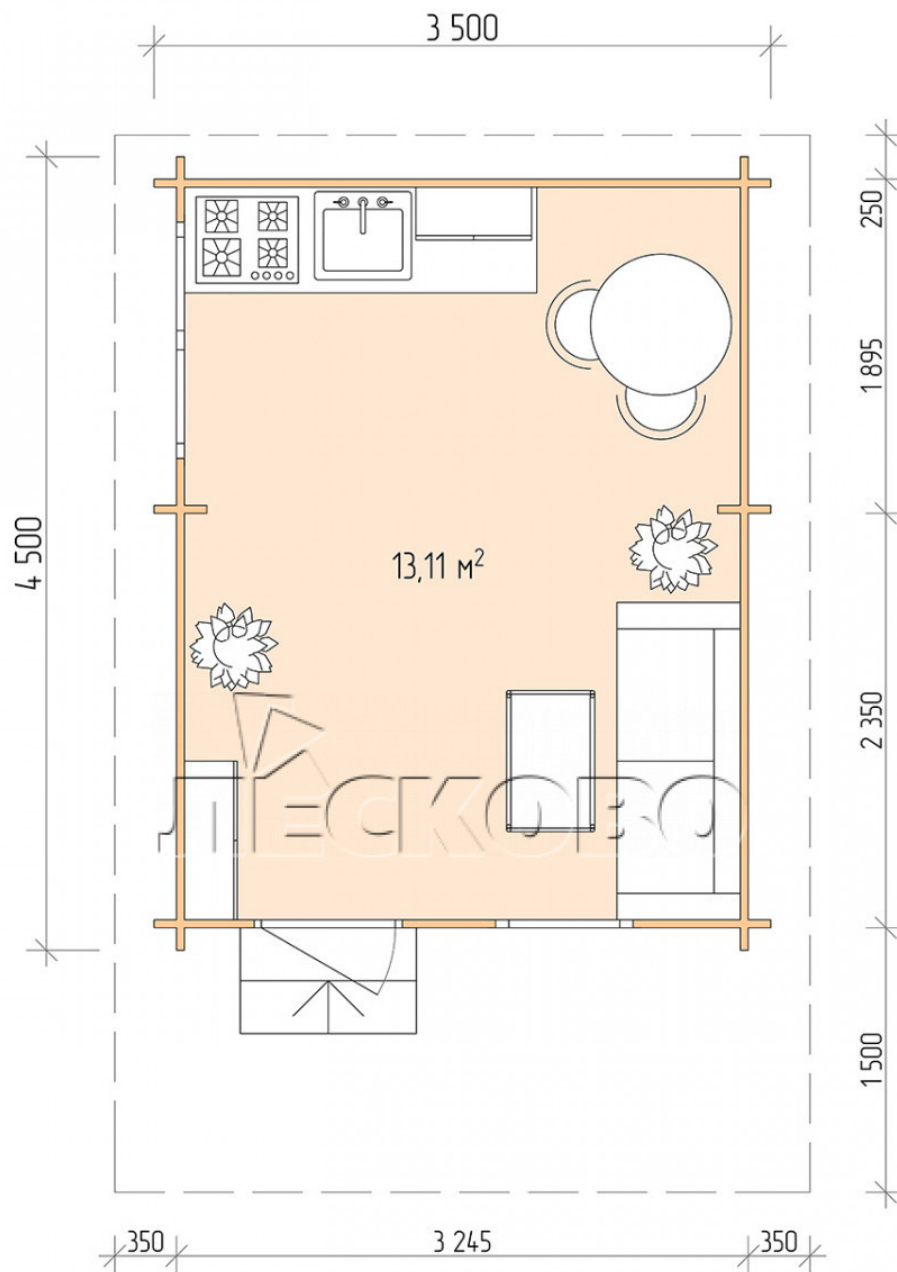

Log Cabin "DSN" series 3.5×4.5

Project Dimensions

3.5 × 4.5 / 13.5 m²

Full house set

2,708 €

Timber

45 MM

65 MM
+ 584 €

Project planning

3 500

4 500

EGZOS

Разрез

House Kit

- Wall kit: 44 × 145mm mini-chamber drying chamber with bowls for the project. The material of the tree is spruce, pine (GOST 8486). Humidity 12-14%. The height of the walls is 2.16 m;
- Logs, lower harness: board 45 × 145 mm chamber drying 10-12%;
- Floors: floorboard 35 mm, Chamber drying;
- Ceiling: imitation of a bar 20 × 135 mm, Chamber drying;
- Wooden windows, glass 4 mm, Single. Treatment with a colorless antiseptic. Hardware;

0.87×0.78 м.1 шт.

1.34×0.91 м.1 шт.

- Wooden doors;

0.84×1.885 м.

glass.1 шт.

7. Platbands: dry planed board 20 × 100 mm;

8. Roof: shingles.

9. Skirting board 35 mm.