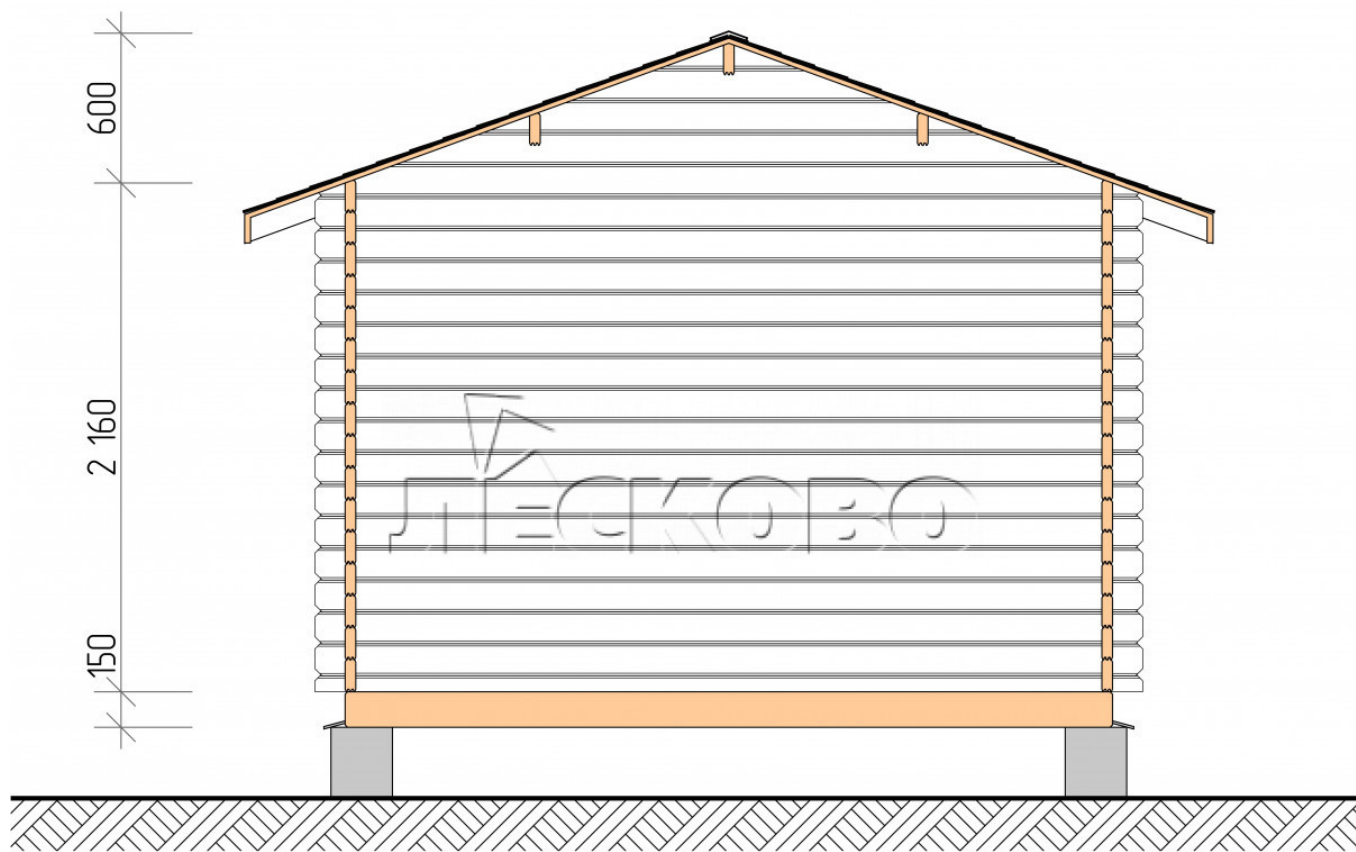

Log Cabin "DSN" series 3.5×3

Project Dimensions

3.5 × 3 / 8.7 m²

Full house set

2,000 €

Timber

45 MM

65 MM
+ 476 €

Project planning

3 500

3 000

Разрез

House Kit

- Wall kit: 44 × 145mm mini-chamber drying chamber with bowls for the project. The material of the tree is spruce, pine (GOST 8486). Humidity 12-14%. The height of the walls is 2.16 m;
- Logs, lower harness: board 45 × 145 mm chamber drying 10-12%;
- Floors: floorboard 35 mm, Chamber drying;
- Ceiling: imitation of a bar 20 × 135 mm, Chamber drying;
- Wooden windows, glass 4 mm, Single. Treatment with a colorless antiseptic. Hardware;

0.87×0.78 м.1 шт.

- Wooden doors;

0.84×1.885 м.
glass.1 шт.

7. Platbands: dry planed board 20 × 100 mm;

8. Roof: shingles.

9. Skirting board 35 mm.

+7 (843) 297-76-60

г. Казань, СНТ им. Воровского, уч. 52