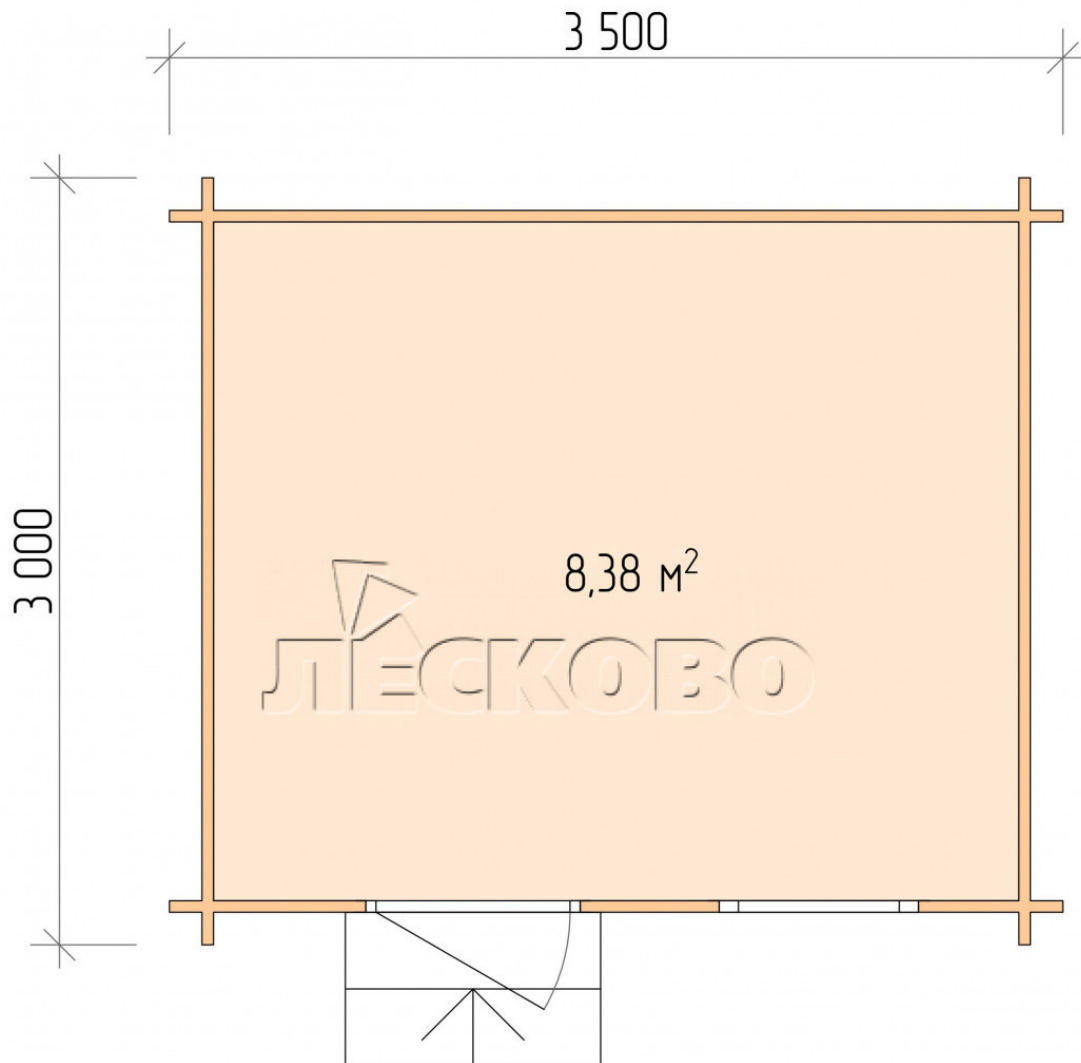

Log Cabin "DSN" series 3.5×3

Project Dimensions

3.5 × 3 / 8.7 m²

Full house set

2,000 €

Timber

45 MM

65 MM
+ 476 €

Project planning

3 500

3 000

Разрез

House Kit

- Wall kit: 44 × 145mm mini-chamber drying chamber with bowls for the project. The material of the tree is spruce, pine (GOST 8486). Humidity 12-14%. The height of the walls is 2.16 m;
- Logs, lower harness: board 45 × 145 mm chamber drying 10-12%;
- Floors: floorboard 35 mm, Chamber drying;
- Ceiling: imitation of a bar 20 × 135 mm, Chamber drying;
- Wooden windows, glass 4 mm, Single. Treatment with a colorless antiseptic. Hardware;

0.87×0.78 м.1 шт.

- Wooden doors;

0.84×1.885 м.
glass.1 шт.

7. Platbands: dry planed board 20 × 100 mm;

8. Roof: shingles.

9. Skirting board 35 mm.

+7 (843) 297-76-60

г. Казань, СНТ им. Воровского, уч. 52