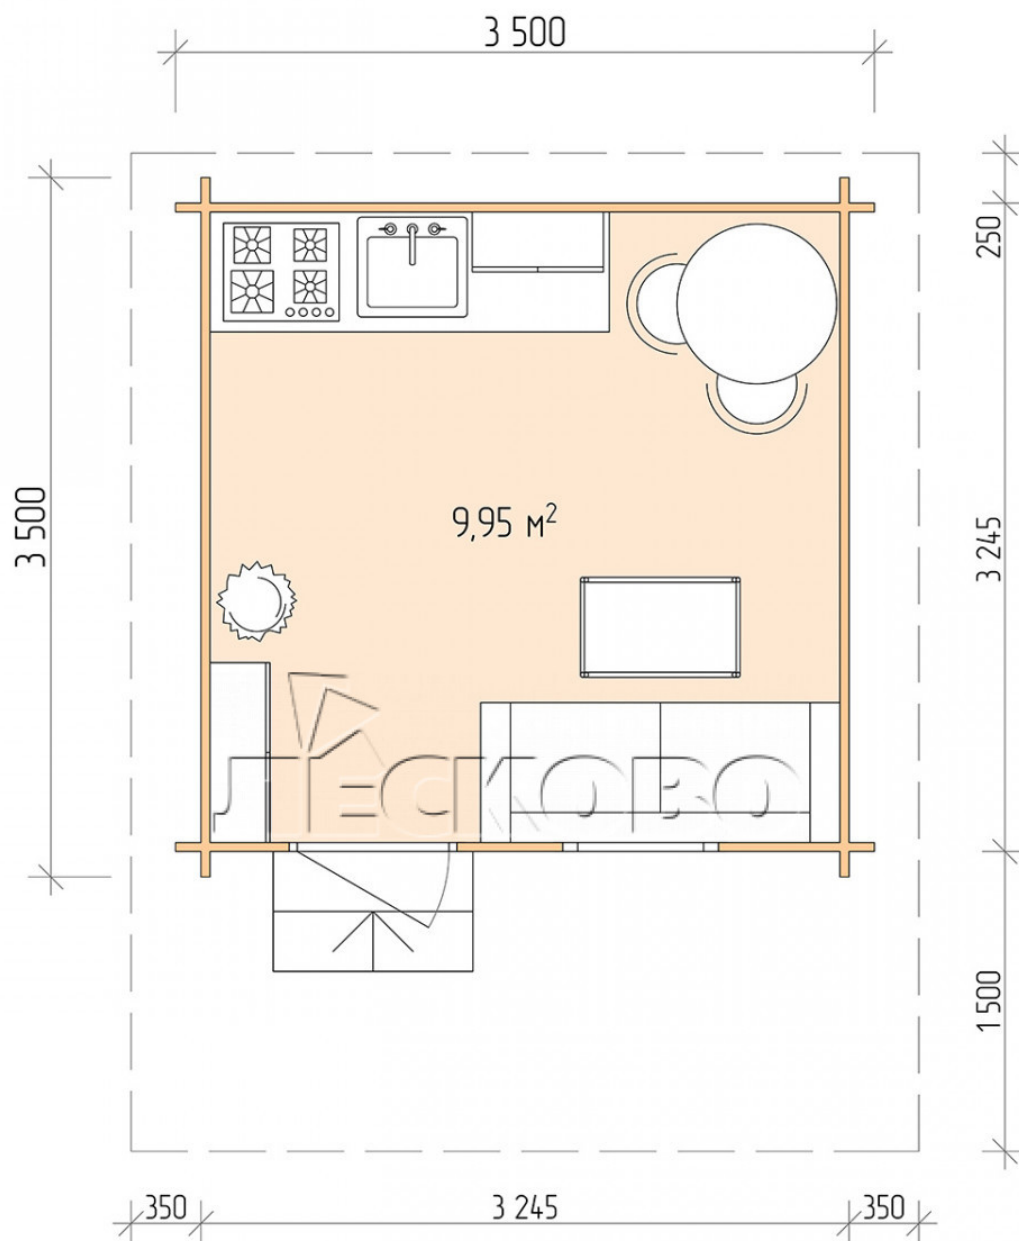

Log Cabin "DSN" series 3.5×3.5

Project Dimensions

3.5 × 3.5 / 10.3 m²

Full house set

2,150 €

Timber

45 MM

65 MM
+ 494 €

Project planning

3 500

3 500

Разрез

House Kit

- Wall kit: 44 × 145mm mini-chamber drying chamber with bowls for the project. The material of the tree is spruce, pine (GOST 8486). Humidity 12-14%. The height of the walls is 2.16 m;
- Logs, lower harness: board 45 × 145 mm chamber drying 10-12%;
- Floors: floorboard 35 mm, Chamber drying;
- Ceiling: imitation of a bar 20 × 135 mm, Chamber drying;
- Wooden windows, glass 4 mm, Single. Treatment with a colorless antiseptic. Hardware;

0.87×0.78 м.1 шт.

- Wooden doors;

0.84×1.885 м.

glass.1 шт.

7. Platbands: dry planed board 20 × 100 mm;

8. Roof: shingles.

9. Skirting board 35 mm.

+7 (843) 297-76-60