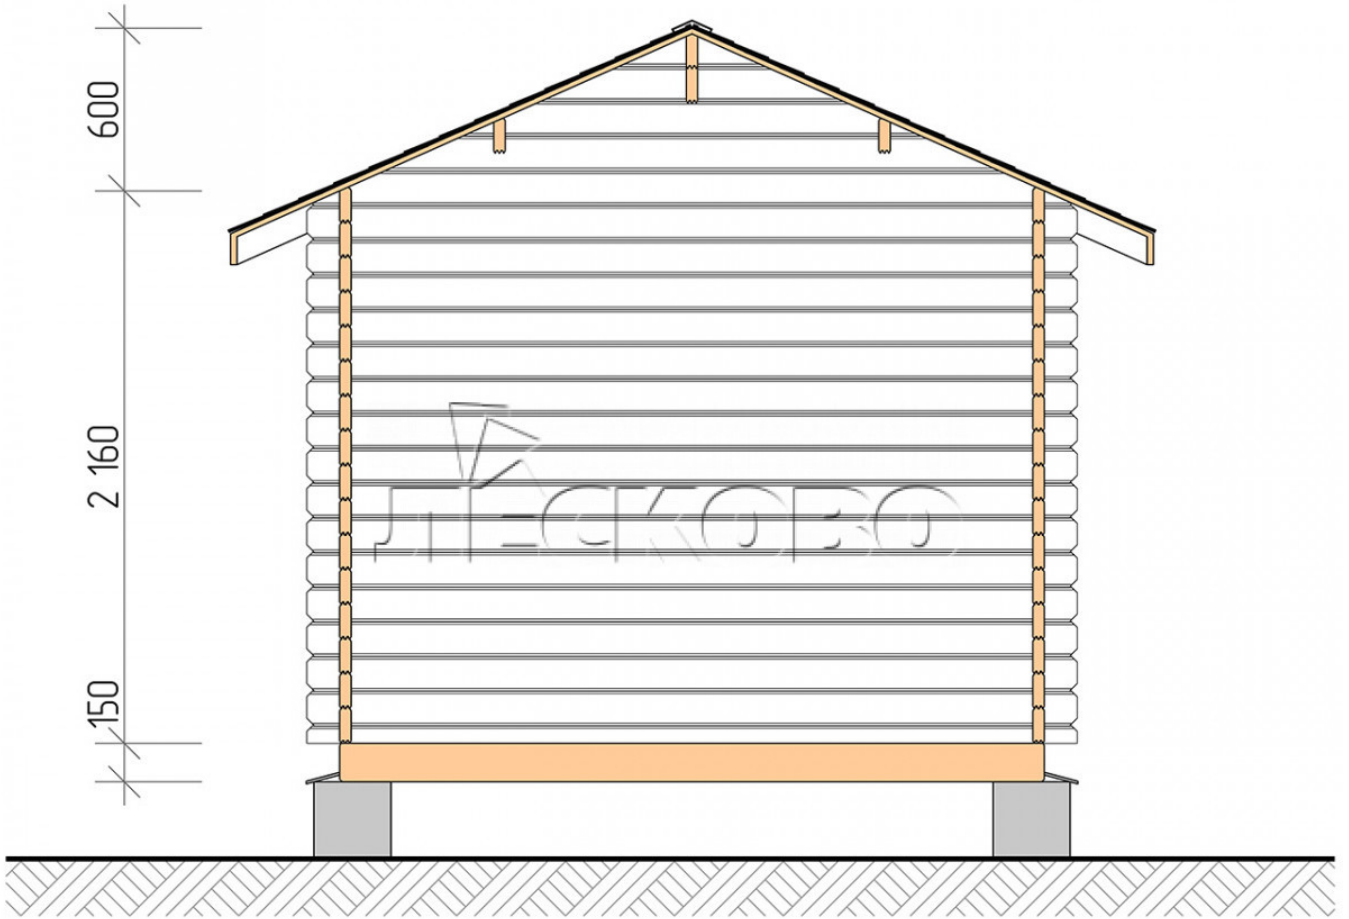

Log Cabin "DSN" series 3×3

Project Dimensions

3 × 3 / 7.3 m²

Full house set

1,819 €

Timber

45 MM

65 MM
+ 427 €

Project planning

3 000

3 000

Разрез

House Kit

- Wall kit: 44 × 145mm mini-chamber drying chamber with bowls for the project. The material of the tree is spruce, pine (GOST 8486). Humidity 12-14%. The height of the walls is 2.16 m;
- Logs, lower harness: board 45 × 145 mm chamber drying 10-12%;
- Floors: floorboard 35 mm, Chamber drying;
- Ceiling: imitation of a bar 20 × 135 mm, Chamber drying;
- Wooden windows, glass 4 mm, Single. Treatment with a colorless antiseptic. Hardware;

0.87×0.78 м.1 шт.

- Wooden doors;

0.84×1.885 м.

glass.1 шт.

7. Platbands: dry planed board 20 × 100 mm;

8. Roof: shingles.

9. Skirting board 35 mm.

+7 (843) 297-76-60