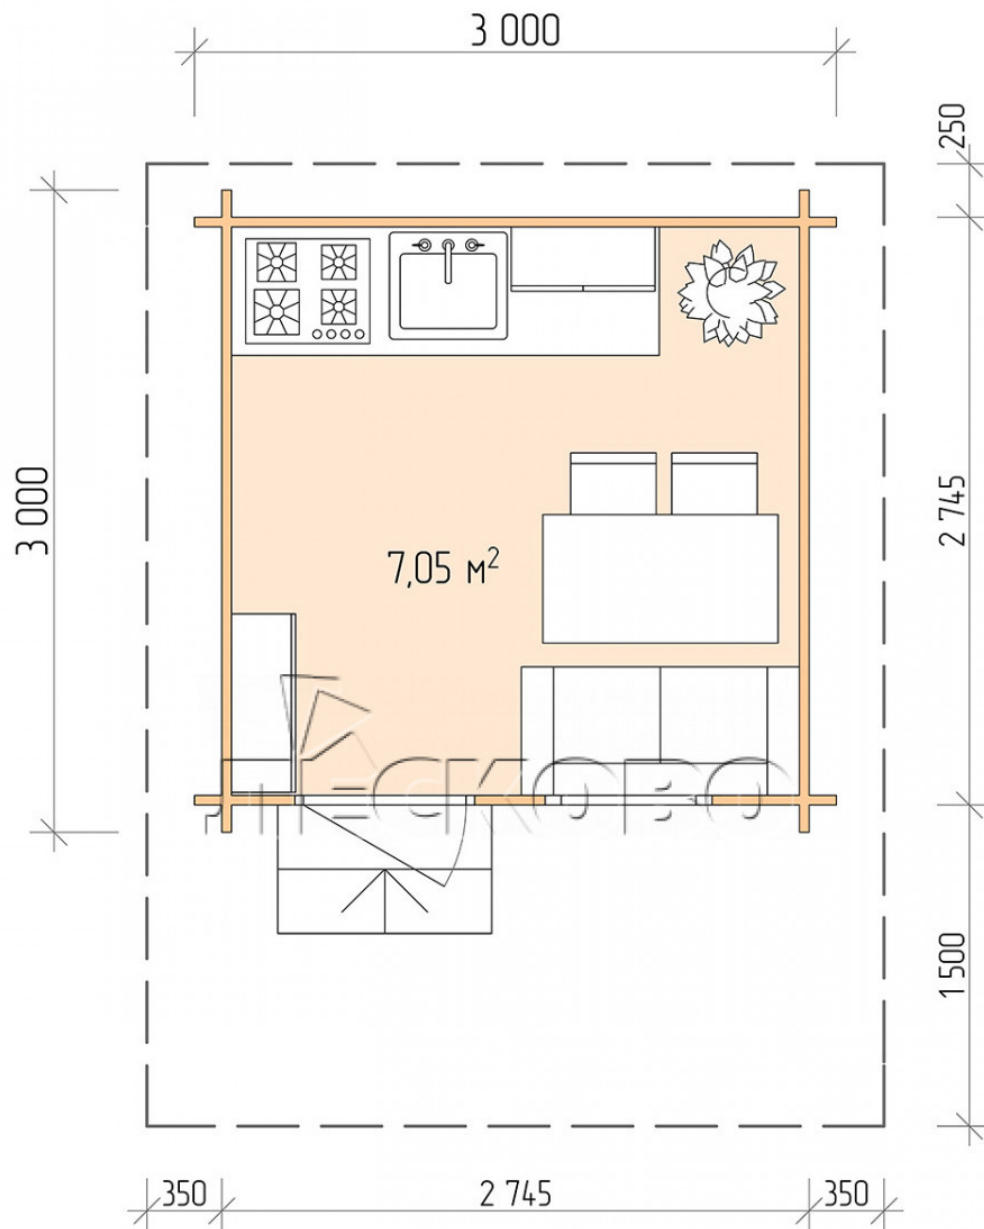

Log Cabin "DSN" series 3×3

Project Dimensions

3 × 3 / 7.3 m²

Full house set

1,819 €

Timber

45 MM

65 MM
+ 427 €

Project planning

3 000

3 000

Разрез

House Kit

- Wall kit: 44 × 145mm mini-chamber drying chamber with bowls for the project. The material of the tree is spruce, pine (GOST 8486). Humidity 12-14%. The height of the walls is 2.16 m;
- Logs, lower harness: board 45 × 145 mm chamber drying 10-12%;
- Floors: floorboard 35 mm, Chamber drying;
- Ceiling: imitation of a bar 20 × 135 mm, Chamber drying;
- Wooden windows, glass 4 mm, Single. Treatment with a colorless antiseptic. Hardware;

0.87×0.78 м.1 шт.

- Wooden doors;

0.84×1.885 м.

glass.1 шт.

7. Platbands: dry planed board 20 × 100 mm;

8. Roof: shingles.

9. Skirting board 35 mm.

+7 (843) 297-76-60