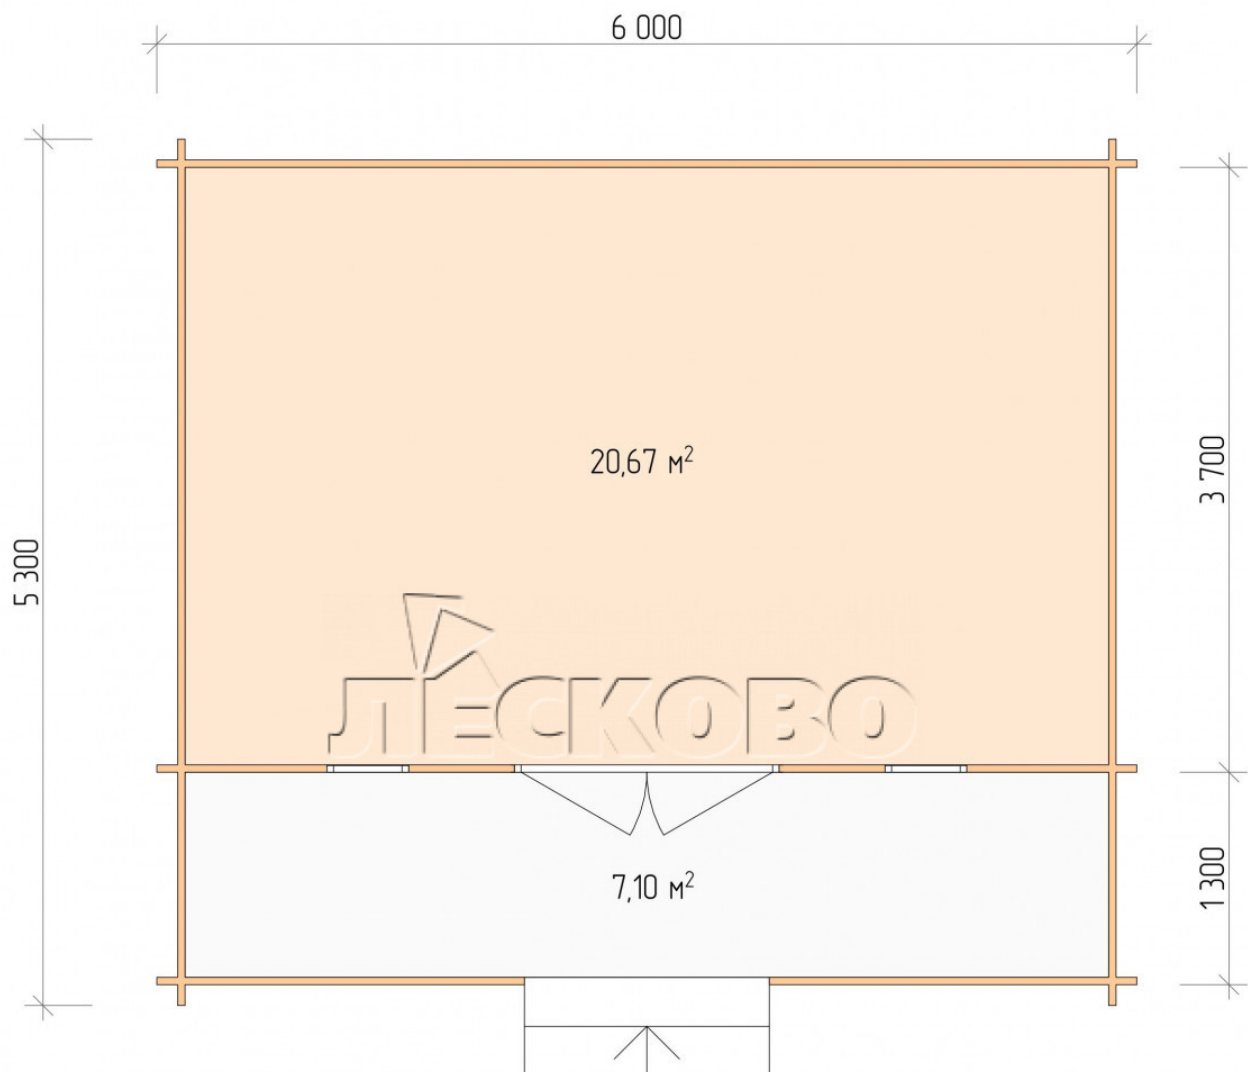

## Log Cabin "DSK" series 6×4

Project Dimensions

6 × 4 / 28.5 m<sup>2</sup>

Full house set

**4,134 €**

## Project planning

6 000

Разрез

## House Kit

- Wall kit: 44 × 145mm mini-chamber drying chamber with bowls for the project. The material of the tree is spruce, pine (GOST 8486). Humidity 12-14%. The height of the walls is 2.16 m;
- Logs, lower harness: board 45 × 145 mm chamber drying 10-12%;
- Floors: floorboard 35 mm, Chamber drying;
- Ceiling: imitation of a bar 20 × 135 mm, Chamber drying;
- Wooden windows, glass 4 mm, Single. Treatment with a colorless antiseptic. Hardware;

0.42×1.885 м.2 шт.

- Wooden doors;

1.62×1.885 м.1 шт.

7. Platbands: dry planed board 20 × 100 mm;

8. Roof: shingles.

9. Skirting board 35 mm.

+7 (843) 297-76-60

г. Казань, СНТ им. Воровского, уч. 52