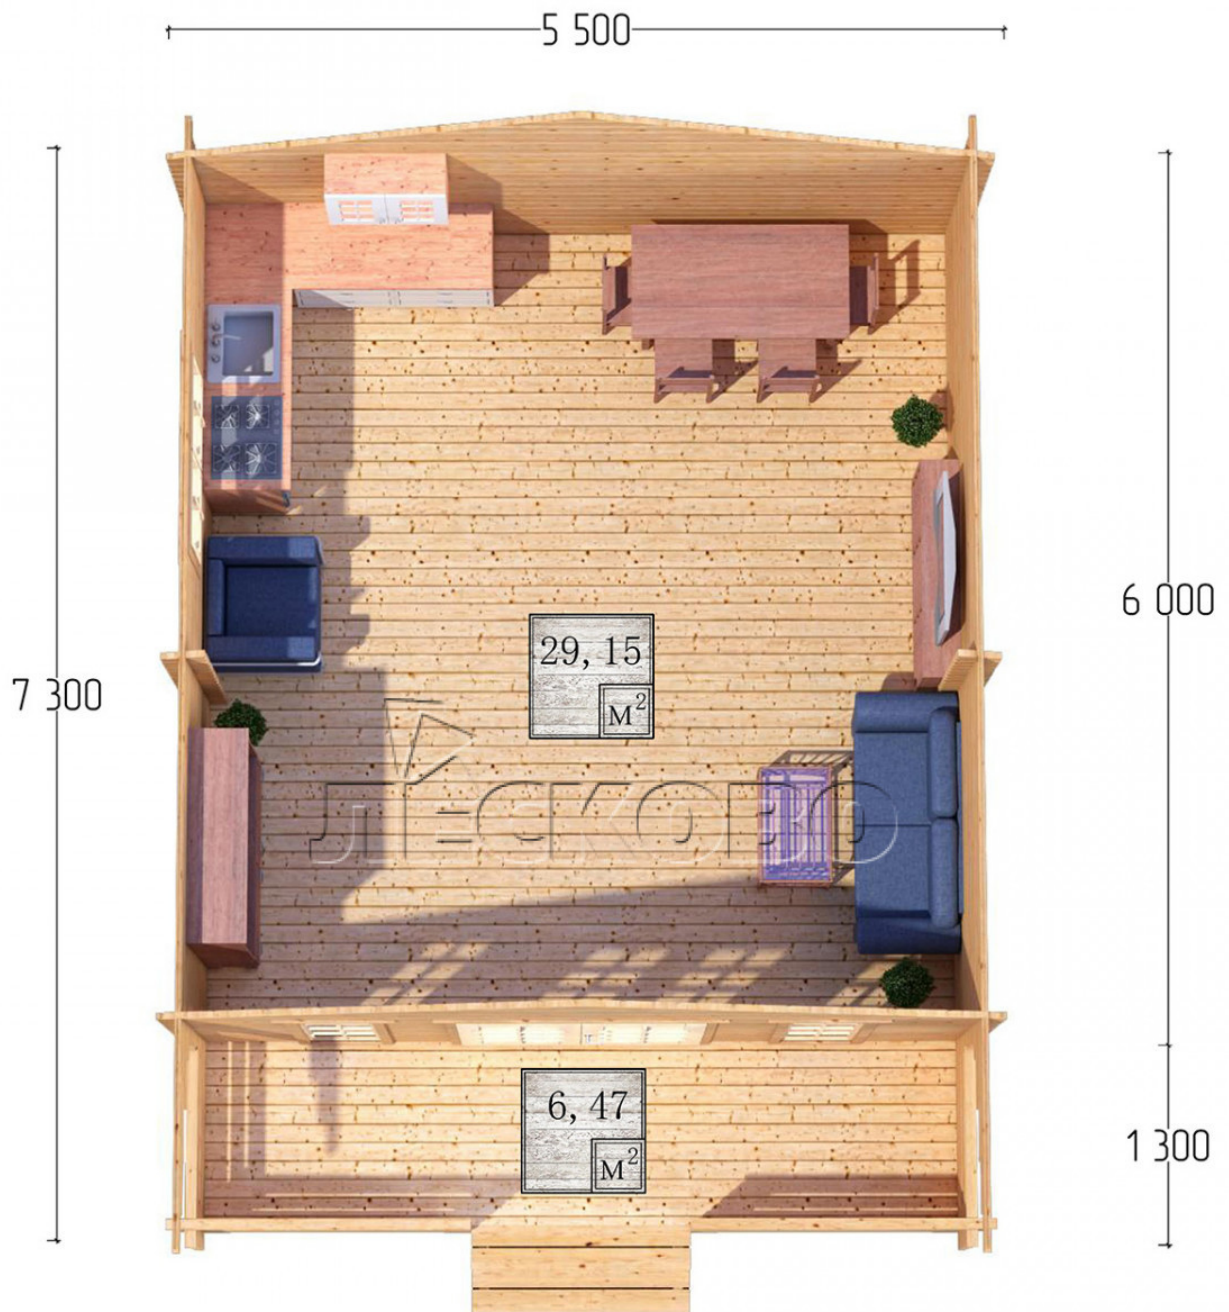

Log Cabin "DSK" series 5.5×6

Project Dimensions

5.5 × 6 / 36.4 m²

Full house set

5,104 €

Timber

45 MM

65 MM
+ 1,023 €

Project planning

Разрез

House Kit

- Wall kit: 44 × 145mm mini-chamber drying chamber with bowls for the project. The material of the tree is spruce, pine (GOST 8486). Humidity 12-14%. The height of the walls is 2.16 m;
- Logs, lower harness: board 45 × 145 mm chamber drying 10-12%;
- Floors: floorboard 35 mm, Chamber drying;
- Ceiling: imitation of a bar 20 × 135 mm, Chamber drying;
- Wooden windows, glass 4 mm, Single. Treatment with a colorless antiseptic. Hardware;

0.42×1.885 м.2 шт.

1.34×0.91 м.1 шт.

- Wooden doors;

1.62×1.885 м.1 шт.

7. Platbands: dry planed board 20 × 100 mm;

8. Roof: shingles.

9. Skirting board 35 mm.

+7 (843) 297-76-60