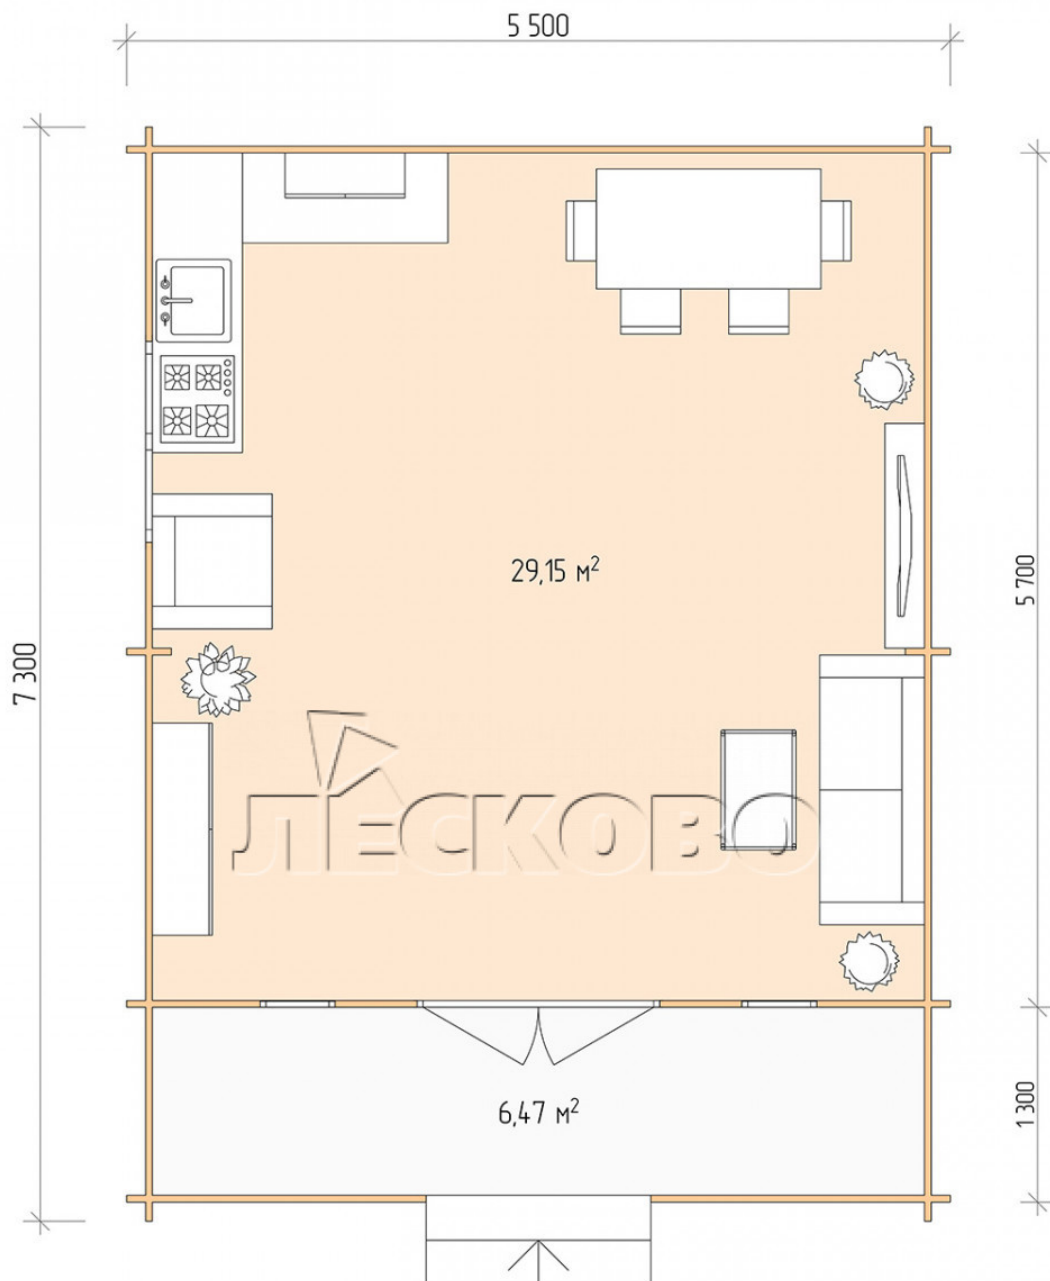

Log Cabin "DSK" series 5.5×6

Project Dimensions

5.5 × 6 / 36.4 m²

Full house set

5,104 €

Timber

45 MM

65 MM
+ 1,023 €

Project planning

Разрез

House Kit

- Wall kit: 44 × 145mm mini-chamber drying chamber with bowls for the project. The material of the tree is spruce, pine (GOST 8486). Humidity 12-14%. The height of the walls is 2.16 m;
- Logs, lower harness: board 45 × 145 mm chamber drying 10-12%;
- Floors: floorboard 35 mm, Chamber drying;
- Ceiling: imitation of a bar 20 × 135 mm, Chamber drying;
- Wooden windows, glass 4 mm, Single. Treatment with a colorless antiseptic. Hardware;

0.42×1.885 м.2 шт.

1.34×0.91 м.1 шт.

- Wooden doors;

1.62×1.885 м.1 шт.

7. Platbands: dry planed board 20 × 100 mm;

8. Roof: shingles.

9. Skirting board 35 mm.

+7 (843) 297-76-60