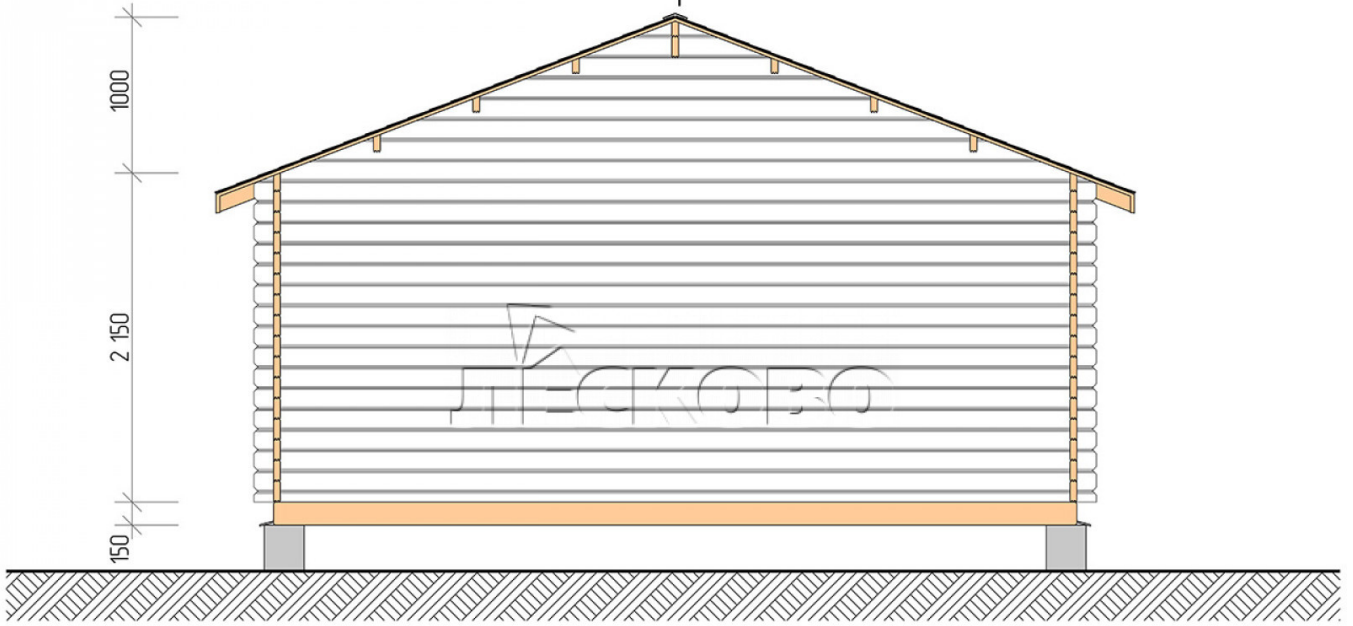

Log Cabin "DSK" series 5.5×6

Project Dimensions

5.5 × 6 / 36.4 m²

Full house set

5,104 €

Timber

45 MM

65 MM
+ 1,023 €

Project planning

Разрез

House Kit

- Wall kit: 44 × 145mm mini-chamber drying chamber with bowls for the project. The material of the tree is spruce, pine (GOST 8486). Humidity 12-14%. The height of the walls is 2.16 m;
- Logs, lower harness: board 45 × 145 mm chamber drying 10-12%;
- Floors: floorboard 35 mm, Chamber drying;
- Ceiling: imitation of a bar 20 × 135 mm, Chamber drying;
- Wooden windows, glass 4 mm, Single. Treatment with a colorless antiseptic. Hardware;

0.42×1.885 м.2 шт.

1.34×0.91 м.1 шт.

- Wooden doors;

1.62×1.885 м.1 шт.

7. Platbands: dry planed board 20 × 100 mm;

8. Roof: shingles.

9. Skirting board 35 mm.

+7 (843) 297-76-60