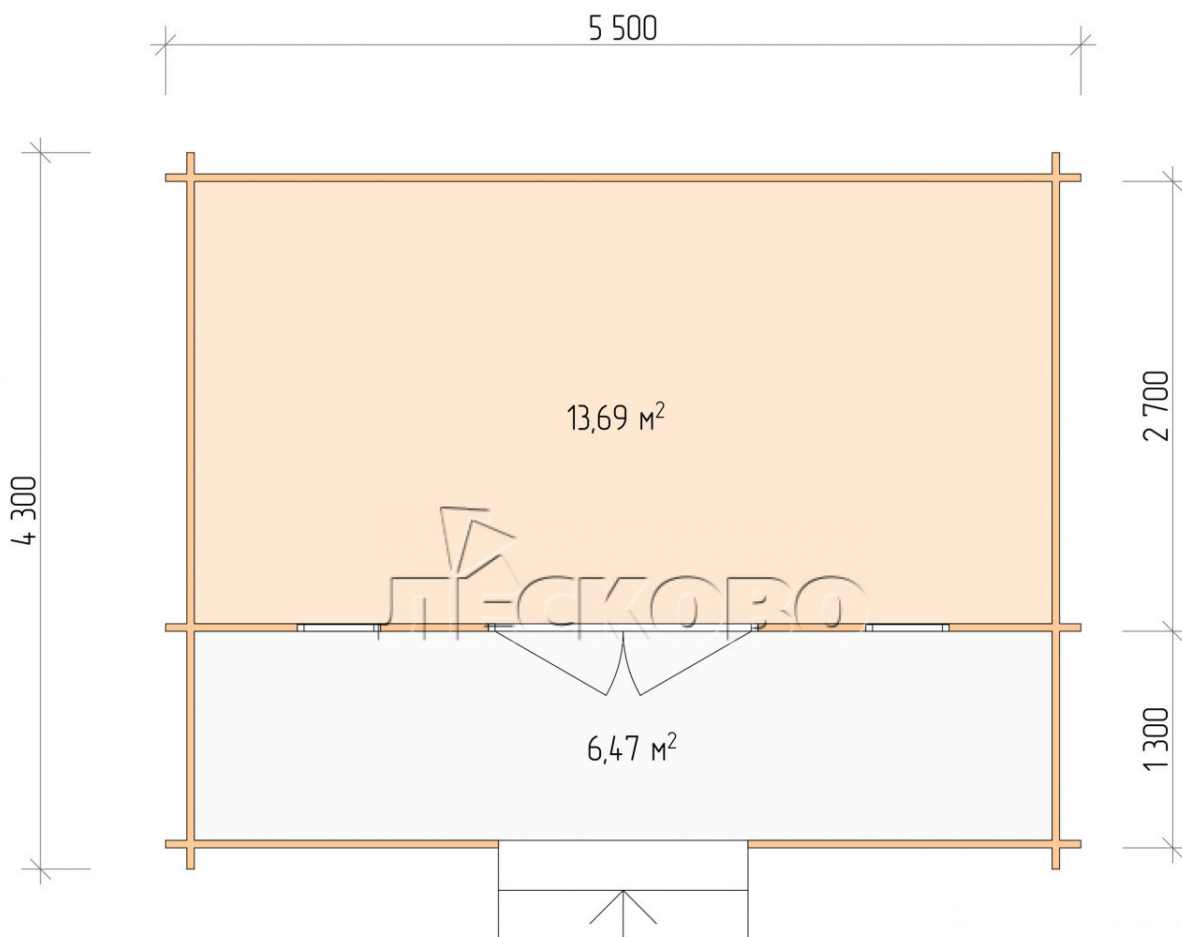

Log Cabin "DSK" series 5.5×3

Project Dimensions

5.5 × 3 / 20.8 m²

Full house set

3,385 €

Timber

45 MM

65 MM
+ 698 €

Project planning

5 500

3 000

13,69
M²

6,47
M²

Разрез

House Kit

- Wall kit: 44 × 145mm mini-chamber drying chamber with bowls for the project. The material of the tree is spruce, pine (GOST 8486). Humidity 12-14%. The height of the walls is 2.16 m;
- Logs, lower harness: board 45 × 145 mm chamber drying 10-12%;
- Floors: floorboard 35 mm, Chamber drying;
- Ceiling: imitation of a bar 20 × 135 mm, Chamber drying;
- Wooden windows, glass 4 mm, Single. Treatment with a colorless antiseptic. Hardware;

0.42×1.885 м.2 шт.

- Wooden doors;

1.62×1.885 м.1 шт.

7. Platbands: dry planed board 20 × 100 mm;

8. Roof: shingles.

9. Skirting board 35 mm.

+7 (843) 297-76-60

г. Казань, СНТ им. Воровского, уч. 52