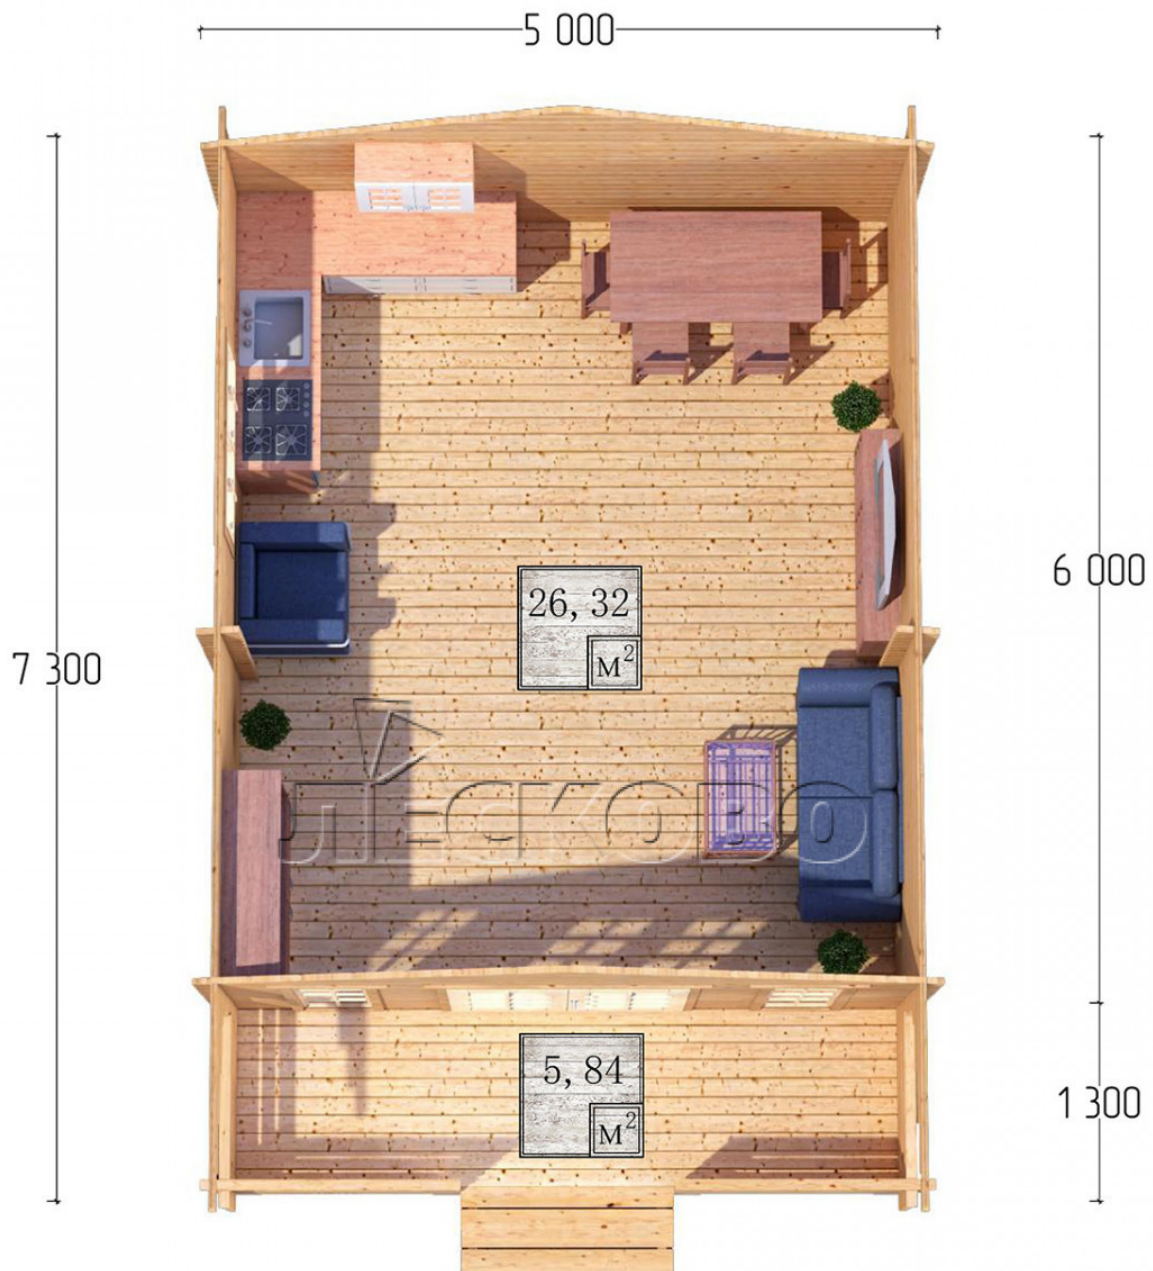

Log Cabin "DSK" series 5×6

Project Dimensions

5 × 6 / 32.9 m²

Full house set

4,748 €

Timber

45 MM

65 MM
+ 963 €

Project planning

Разрез

House Kit

- Wall kit: 44 × 145mm mini-chamber drying chamber with bowls for the project. The material of the tree is spruce, pine (GOST 8486). Humidity 12-14%. The height of the walls is 2.16 m;
- Logs, lower harness: board 45 × 145 mm chamber drying 10-12%;
- Floors: floorboard 35 mm, Chamber drying;
- Ceiling: imitation of a bar 20 × 135 mm, Chamber drying;
- Wooden windows, glass 4 mm, Single. Treatment with a colorless antiseptic. Hardware;

0.42×1.885 м.2 шт.

1.34×0.91 м.1 шт.

- Wooden doors;

1.62×1.885 м.1 шт.

7. Platbands: dry planed board 20 × 100 mm;

8. Roof: shingles.

9. Skirting board 35 mm.

+7 (843) 297-76-60