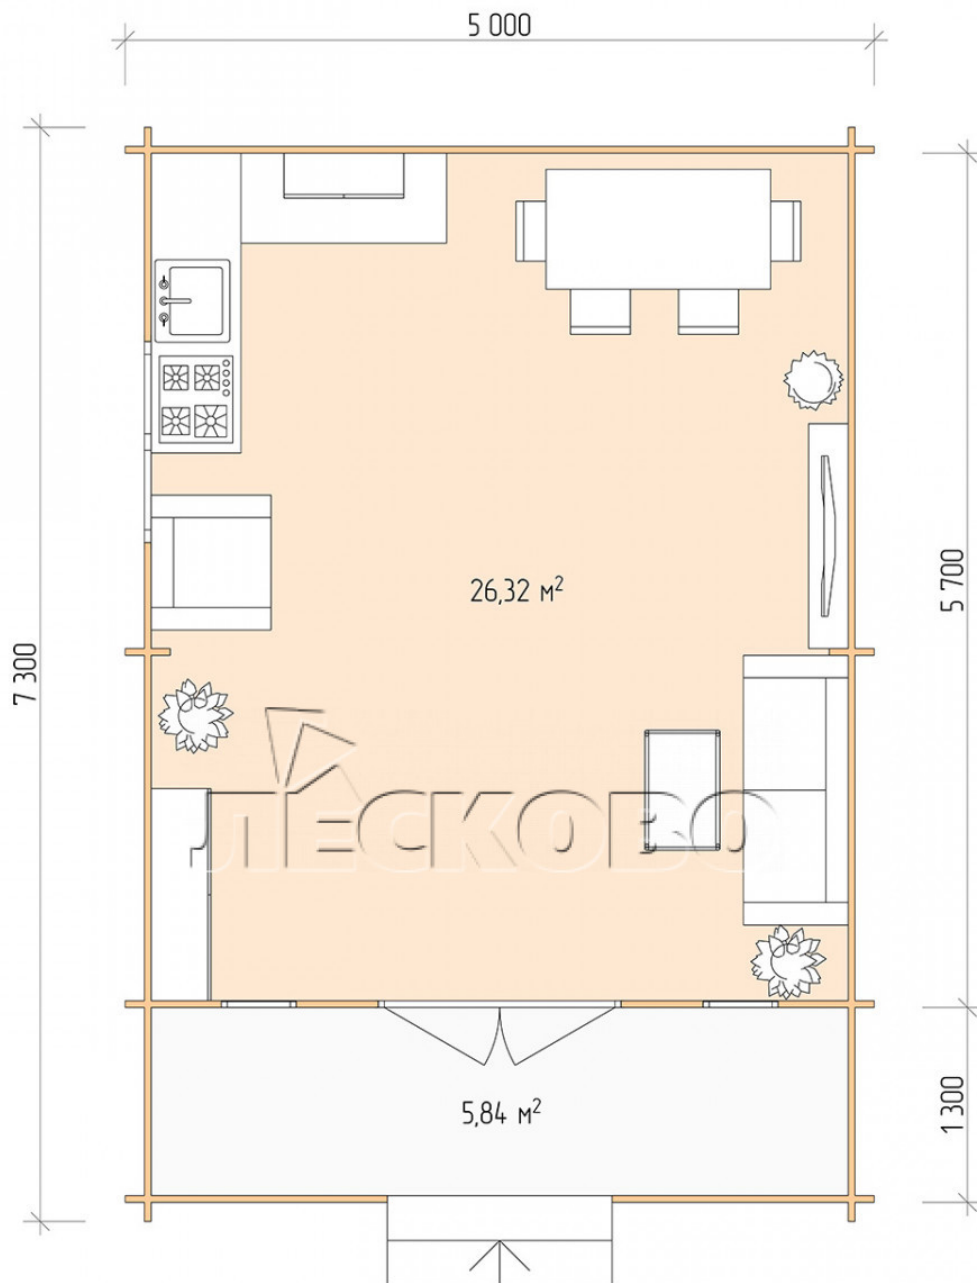

Log Cabin "DSK" series 5×6

Project Dimensions

5 × 6 / 32.9 m²

Full house set

4,748 €

Timber

45 MM

65 MM
+ 963 €

Project planning

Разрез

House Kit

- Wall kit: 44 × 145mm mini-chamber drying chamber with bowls for the project. The material of the tree is spruce, pine (GOST 8486). Humidity 12-14%. The height of the walls is 2.16 m;
- Logs, lower harness: board 45 × 145 mm chamber drying 10-12%;
- Floors: floorboard 35 mm, Chamber drying;
- Ceiling: imitation of a bar 20 × 135 mm, Chamber drying;
- Wooden windows, glass 4 mm, Single. Treatment with a colorless antiseptic. Hardware;

0.42×1.885 м.2 шт.

1.34×0.91 м.1 шт.

- Wooden doors;

1.62×1.885 м.1 шт.

7. Platbands: dry planed board 20 × 100 mm;

8. Roof: shingles.

9. Skirting board 35 mm.

+7 (843) 297-76-60