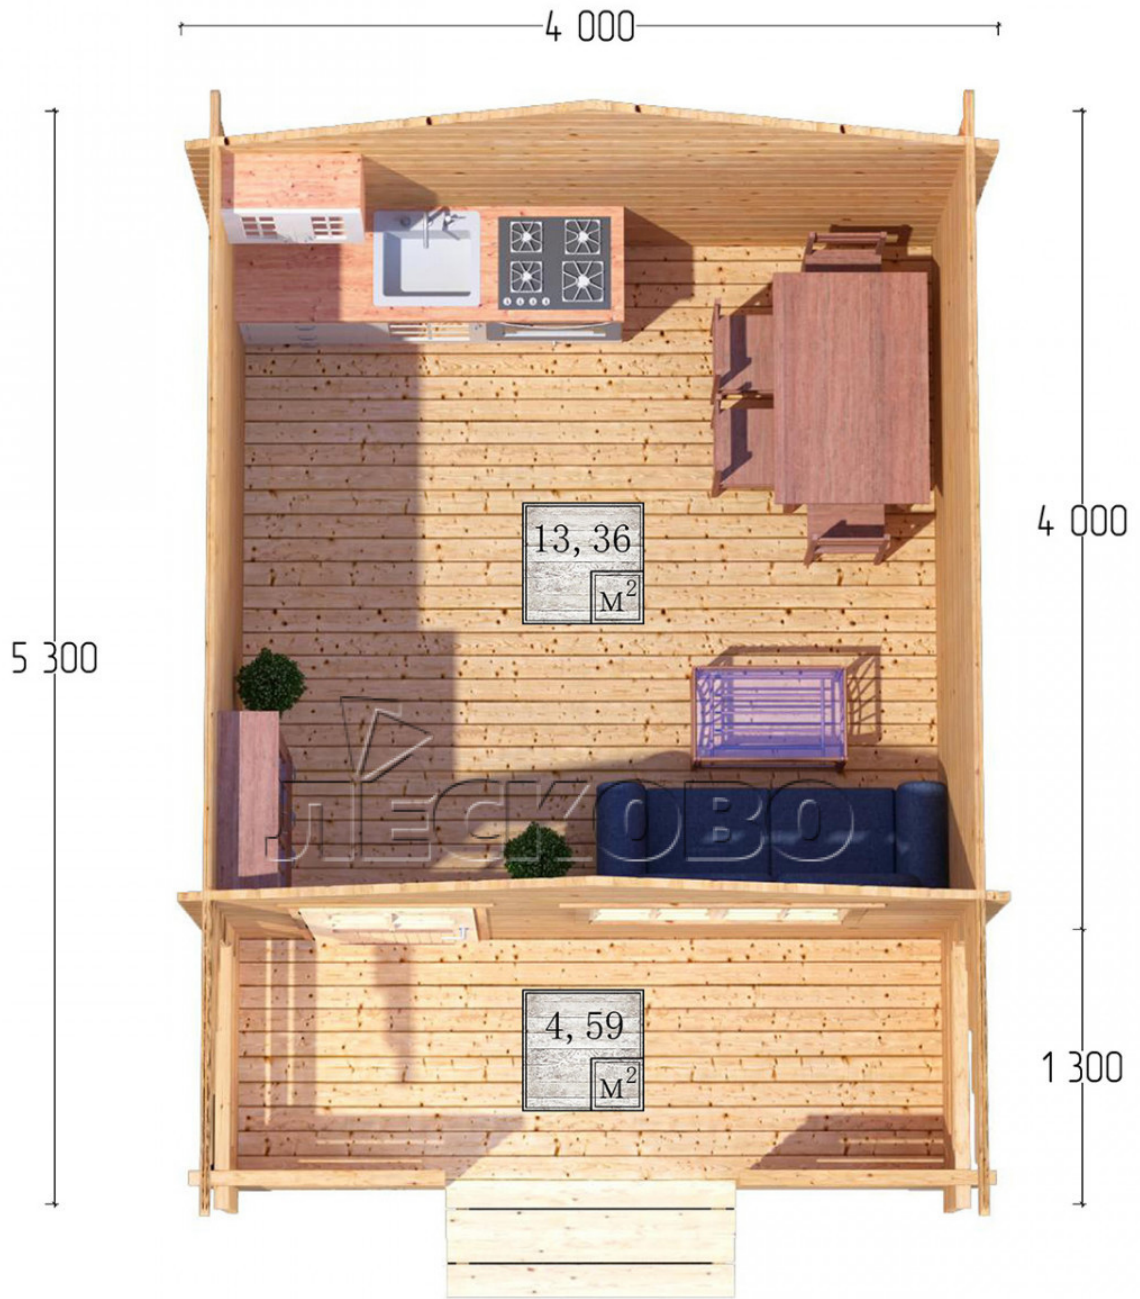

Log Cabin "DSK" series 4×4

Project Dimensions

4 × 4 / 18.5 m²

Full house set

2,961 €

Timber

45 MM

65 MM
+ 656 €

Project planning

Разрез

House Kit

- Wall kit: 44 × 145mm mini-chamber drying chamber with bowls for the project. The material of the tree is spruce, pine (GOST 8486). Humidity 12-14%. The height of the walls is 2.16 m;
- Logs, lower harness: board 45 × 145 mm chamber drying 10-12%;
- Floors: floorboard 35 mm, Chamber drying;
- Ceiling: imitation of a bar 20 × 135 mm, Chamber drying;
- Wooden windows, glass 4 mm, Single. Treatment with a colorless antiseptic. Hardware;

1.34×0.91 м.1 шт.

- Wooden doors;

0.84×1.885 м.

glass.1 шт.

7. Platbands: dry planed board 20 × 100 mm;

8. Roof: shingles.

9. Skirting board 35 mm.

+7 (843) 297-76-60