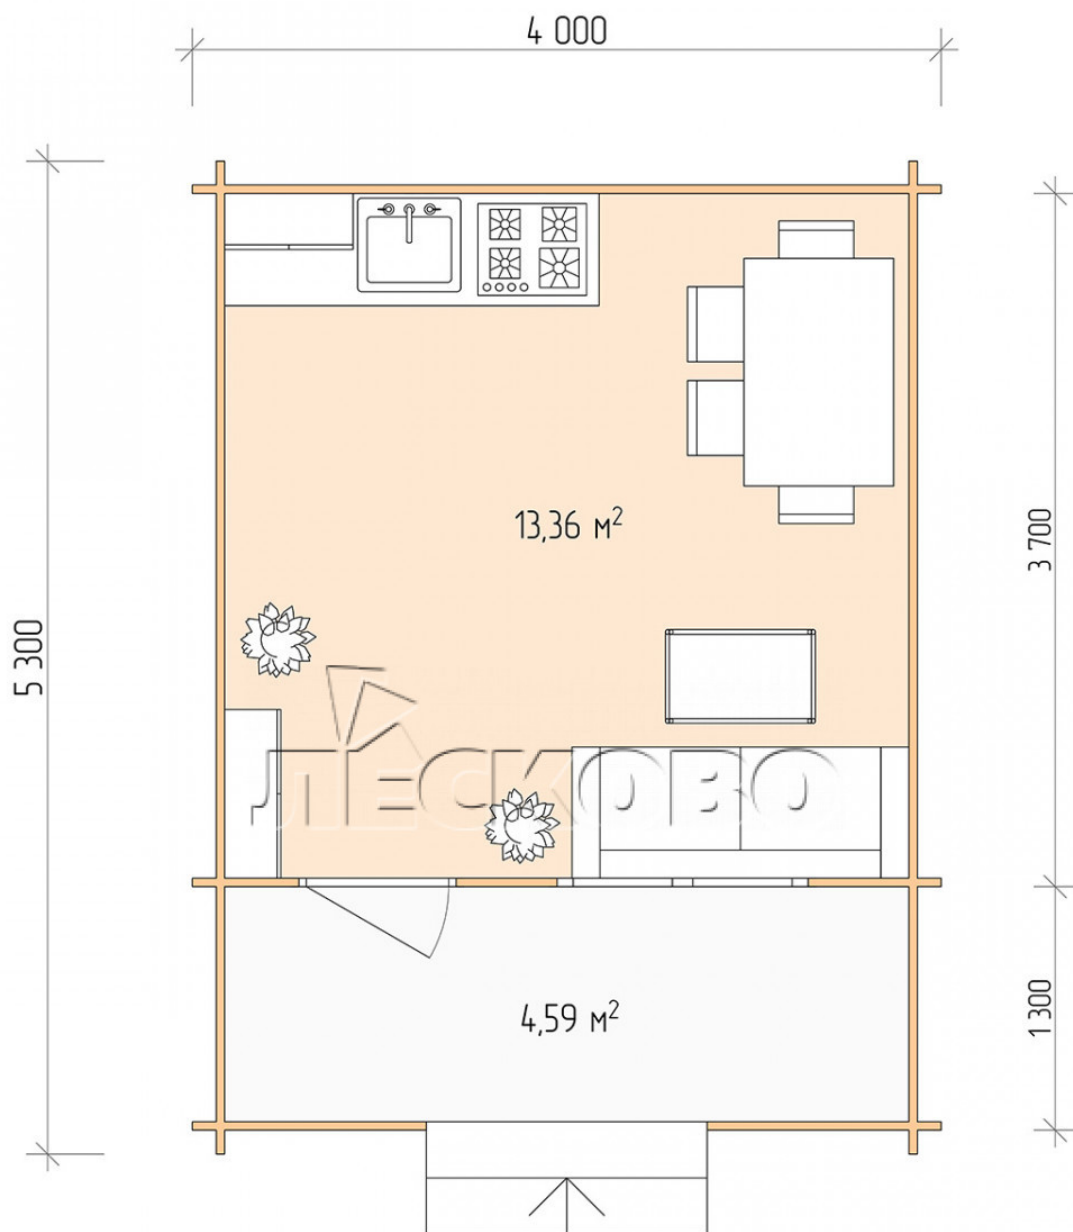

Log Cabin "DSK" series 4×4

Project Dimensions

4 × 4 / 18.5 m²

Full house set

2,961 €

Timber

45 MM

65 MM
+ 656 €

Project planning

Разрез

House Kit

- Wall kit: 44 × 145mm mini-chamber drying chamber with bowls for the project. The material of the tree is spruce, pine (GOST 8486). Humidity 12-14%. The height of the walls is 2.16 m;
- Logs, lower harness: board 45 × 145 mm chamber drying 10-12%;
- Floors: floorboard 35 mm, Chamber drying;
- Ceiling: imitation of a bar 20 × 135 mm, Chamber drying;
- Wooden windows, glass 4 mm, Single. Treatment with a colorless antiseptic. Hardware;

1.34×0.91 м.1 шт.

- Wooden doors;

0.84×1.885 м.

glass.1 шт.

7. Platbands: dry planed board 20 × 100 mm;

8. Roof: shingles.

9. Skirting board 35 mm.

+7 (843) 297-76-60