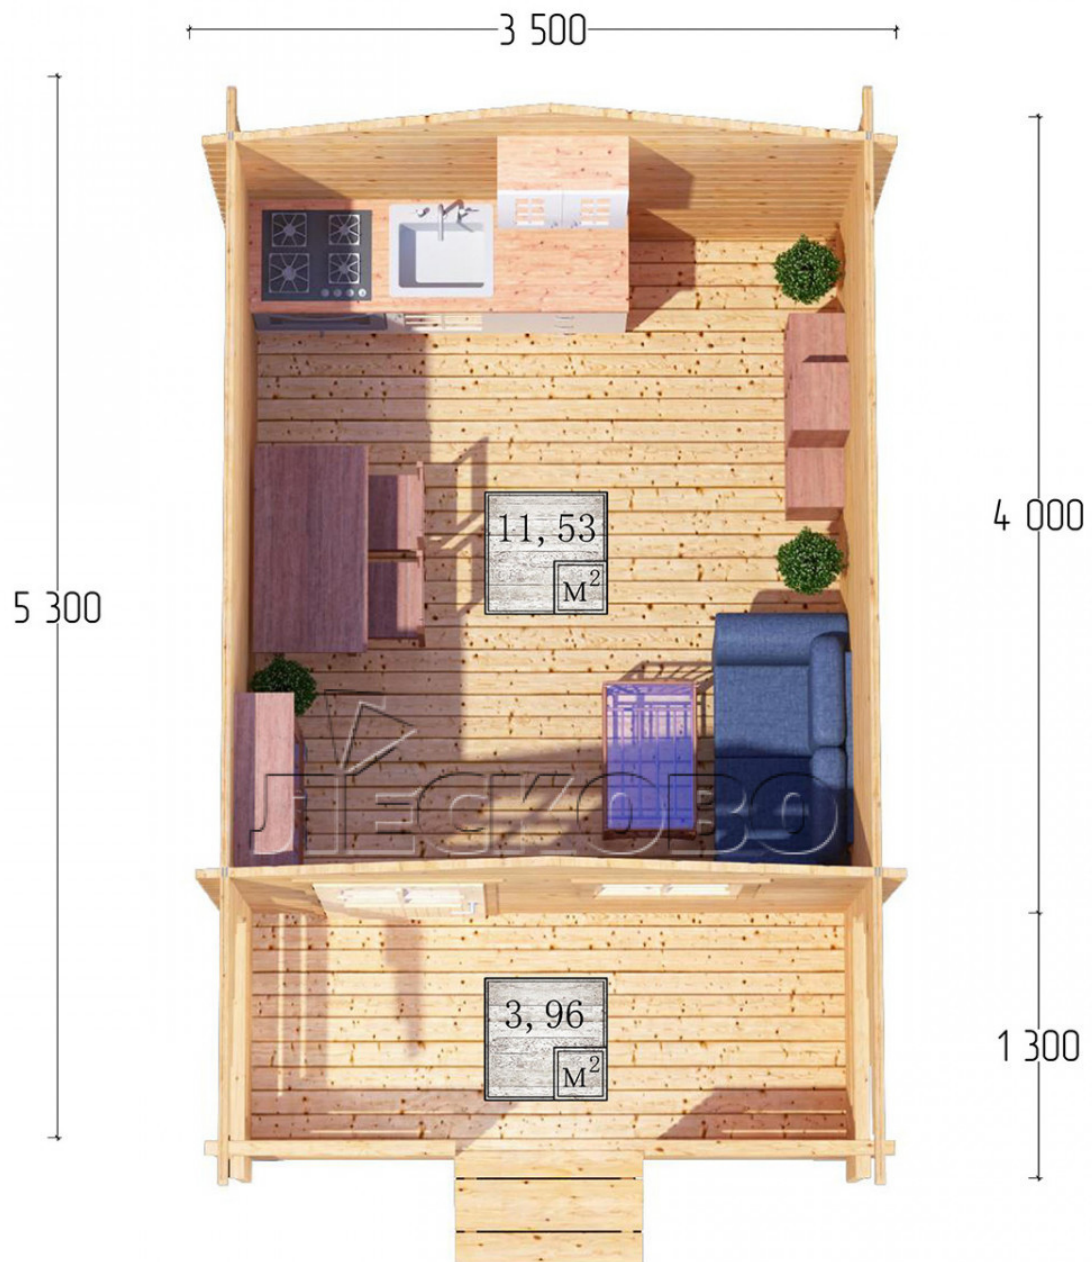

Log Cabin "DSK" series 3.5×4

Project Dimensions

3.5 × 4 / 16 m²

Full house set

2,633 €

Timber

45 MM

65 MM
+ 578 €

Project planning

Разрез

House Kit

- Wall kit: 44 × 145mm mini-chamber drying chamber with bowls for the project. The material of the tree is spruce, pine (GOST 8486). Humidity 12-14%. The height of the walls is 2.16 m;
- Logs, lower harness: board 45 × 145 mm chamber drying 10-12%;
- Floors: floorboard 35 mm, Chamber drying;
- Ceiling: imitation of a bar 20 × 135 mm, Chamber drying;
- Wooden windows, glass 4 mm, Single. Treatment with a colorless antiseptic. Hardware;

0.87×0.78 м.1 шт.

- Wooden doors;

0.84×1.885 м.
glass.1 шт.

7. Platbands: dry planed board 20 × 100 mm;

8. Roof: shingles.

9. Skirting board 35 mm.

+7 (843) 297-76-60

г. Казань, СНТ им. Воровского, уч. 52