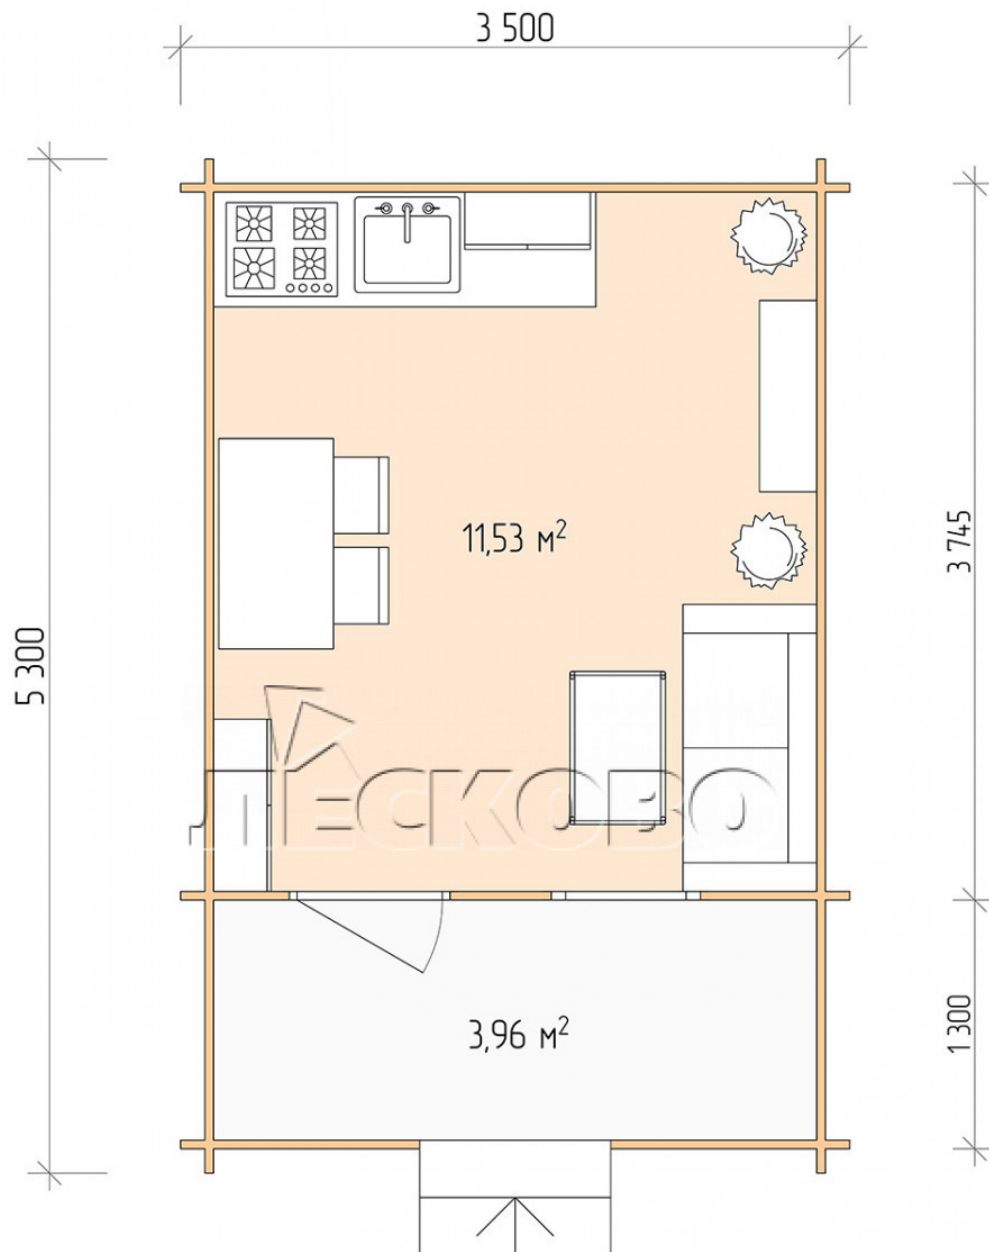

Log Cabin "DSK" series 3.5×4

Project Dimensions

3.5 × 4 / 16 m²

Full house set

2,633 €

Timber

45 MM

65 MM
+ 578 €

Project planning

Разрез

House Kit

- Wall kit: 44 × 145mm mini-chamber drying chamber with bowls for the project. The material of the tree is spruce, pine (GOST 8486). Humidity 12-14%. The height of the walls is 2.16 m;
- Logs, lower harness: board 45 × 145 mm chamber drying 10-12%;
- Floors: floorboard 35 mm, Chamber drying;
- Ceiling: imitation of a bar 20 × 135 mm, Chamber drying;
- Wooden windows, glass 4 mm, Single. Treatment with a colorless antiseptic. Hardware;

0.87×0.78 м.1 шт.

- Wooden doors;

0.84×1.885 м.
glass.1 шт.

7. Platbands: dry planed board 20 × 100 mm;

8. Roof: shingles.

9. Skirting board 35 mm.

+7 (843) 297-76-60

г. Казань, СНТ им. Воровского, уч. 52