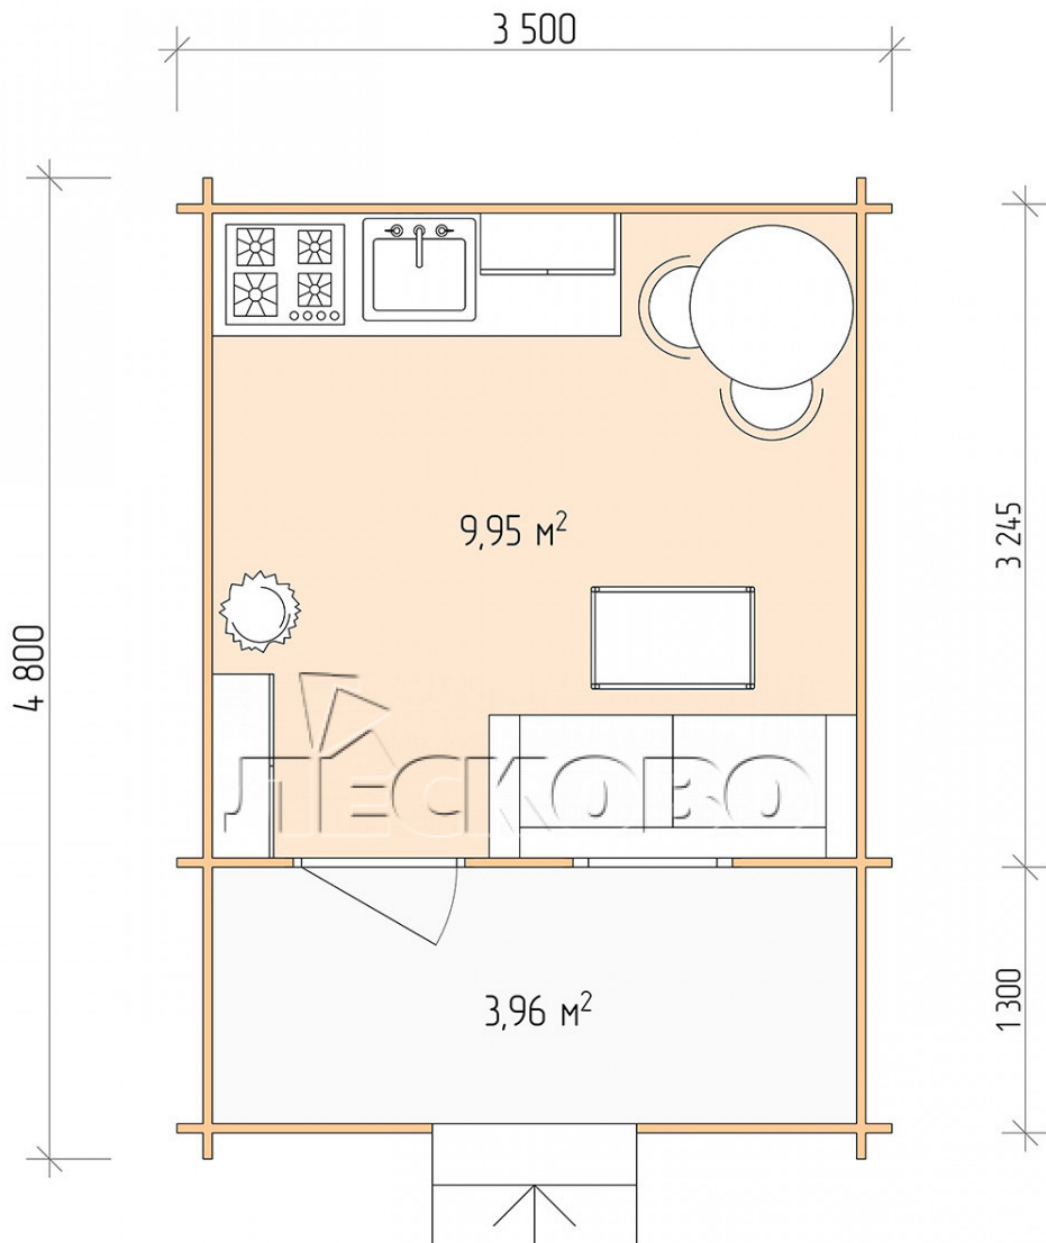

Log Cabin "DSK" series 3.5×3.5

Project Dimensions

3.5 × 3.5 / 14.4 m²

Full house set

2,409 €

Timber

45 mm

65 mm
+ 536 €

Project planning

Разрез

House Kit

- Wall kit: 44 × 145mm mini-chamber drying chamber with bowls for the project. The material of the tree is spruce, pine (GOST 8486). Humidity 12-14%. The height of the walls is 2.16 m;
- Logs, lower harness: board 45 × 145 mm chamber drying 10-12%;
- Floors: floorboard 35 mm, Chamber drying;
- Ceiling: imitation of a bar 20 × 135 mm, Chamber drying;
- Wooden windows, glass 4 mm, Single. Treatment with a colorless antiseptic. Hardware;

0.87×0.78 м.1 шт.

- Wooden doors;

0.84×1.885 м.
glass.1 шт.

7. Platbands: dry planed board 20 × 100 mm;

8. Roof: shingles.

9. Skirting board 35 mm.

+7 (843) 297-76-60

г. Казань, СНТ им. Воровского, уч. 52