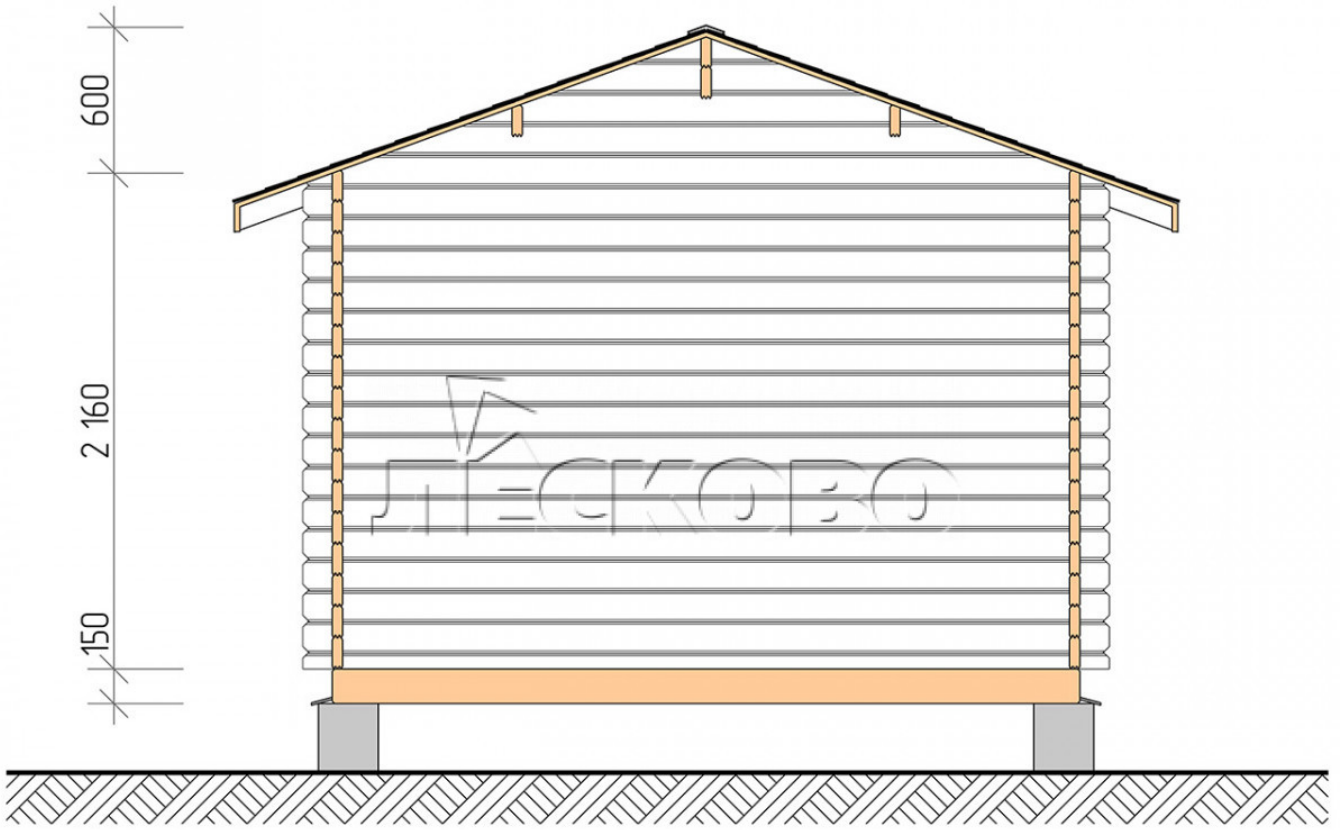

Log Cabin "DSK" series 3.5×3.5

Project Dimensions

3.5 × 3.5 / 14.4 m²

Full house set

2,409 €

Timber

45 mm

65 mm
+ 536 €

Project planning

Разрез

House Kit

- Wall kit: 44 × 145mm mini-chamber drying chamber with bowls for the project. The material of the tree is spruce, pine (GOST 8486). Humidity 12-14%. The height of the walls is 2.16 m;
- Logs, lower harness: board 45 × 145 mm chamber drying 10-12%;
- Floors: floorboard 35 mm, Chamber drying;
- Ceiling: imitation of a bar 20 × 135 mm, Chamber drying;
- Wooden windows, glass 4 mm, Single. Treatment with a colorless antiseptic. Hardware;

0.87×0.78 м.1 шт.

- Wooden doors;

0.84×1.885 м.
glass.1 шт.

7. Platbands: dry planed board 20 × 100 mm;

8. Roof: shingles.

9. Skirting board 35 mm.

+7 (843) 297-76-60

г. Казань, СНТ им. Воровского, уч. 52