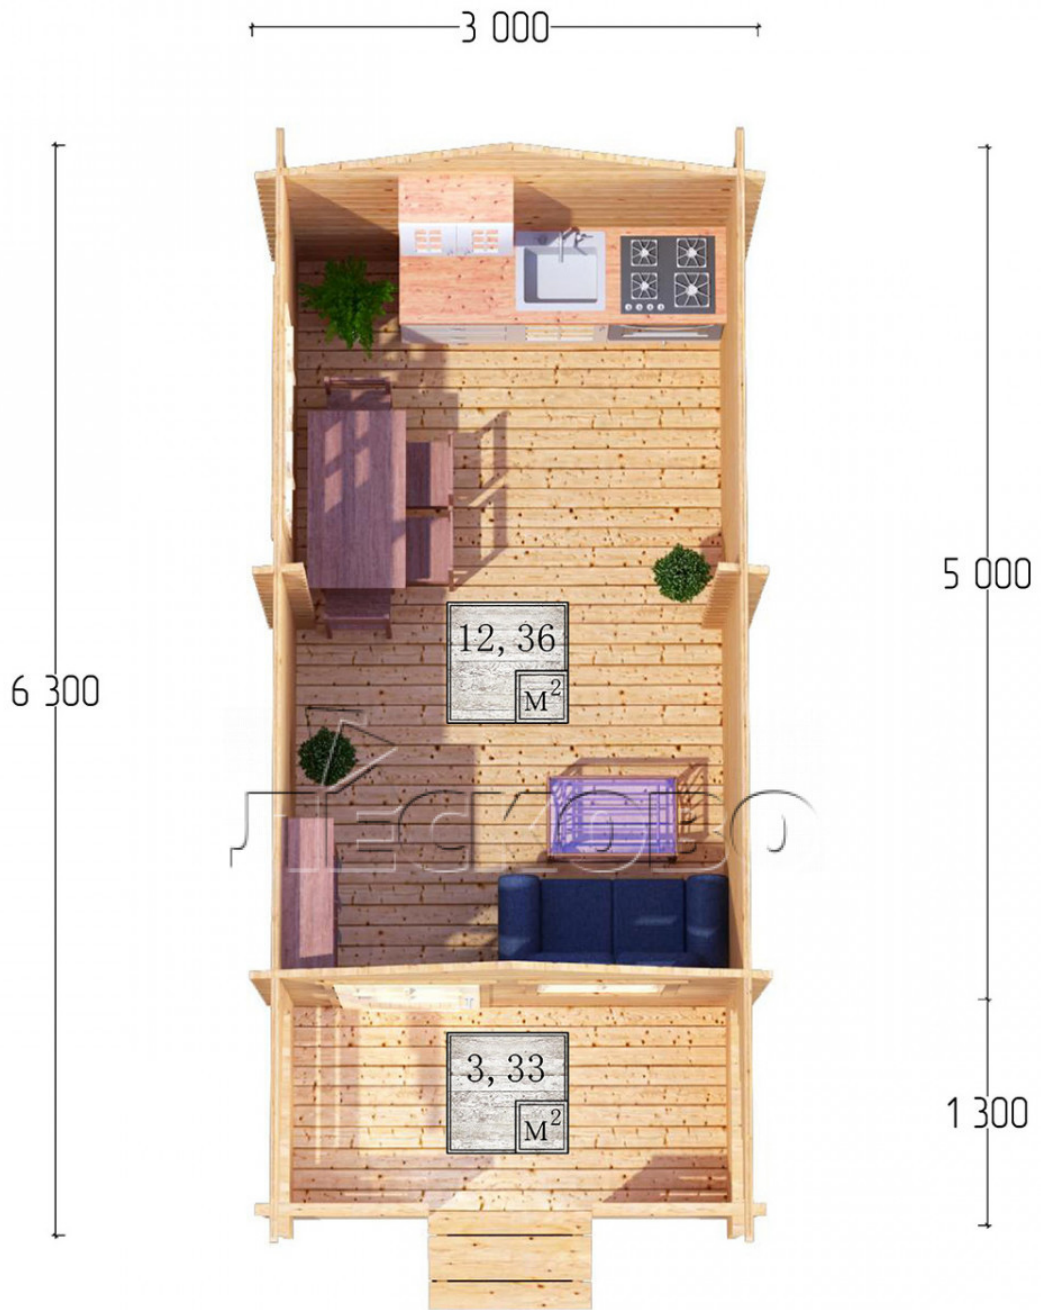

## Log Cabin "DSK" series 3x5

Project Dimensions

3 × 5 / 16.2 m<sup>2</sup>

Full house set

**2,837 €**

### Timber

45 MM

65 MM  
+ 608 €

# Разрез

## House Kit

- Wall kit: 44 × 145mm mini-chamber drying chamber with bowls for the project. The material of the tree is spruce, pine (GOST 8486). Humidity 12-14%. The height of the walls is 2.16 m;
- Logs, lower harness: board 45 × 145 mm chamber drying 10-12%;
- Floors: floorboard 35 mm, Chamber drying;
- Ceiling: imitation of a bar 20 × 135 mm, Chamber drying;
- Wooden windows, glass 4 mm, Single. Treatment with a colorless antiseptic. Hardware;