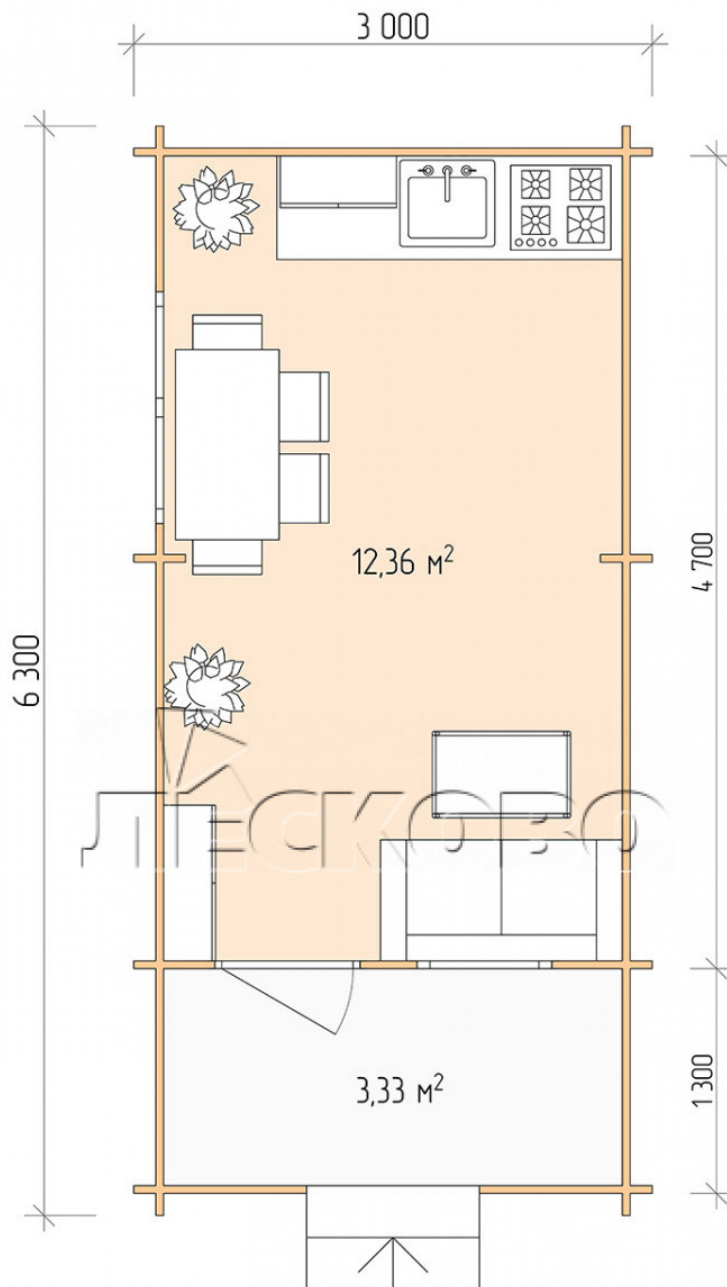

## Log Cabin "DSK" series 3x5

Project Dimensions

3 × 5 / 16.2 m<sup>2</sup>

Full house set

**2,837 €**

### Timber

45 MM

65 MM  
+ 608 €

## House Kit

- Wall kit: 44 × 145mm mini-chamber drying chamber with bowls for the project. The material of the tree is spruce, pine (GOST 8486). Humidity 12-14%. The height of the walls is 2.16 m;
- Logs, lower harness: board 45 × 145 mm chamber drying 10-12%;
- Floors: floorboard 35 mm, Chamber drying;
- Ceiling: imitation of a bar 20 × 135 mm, Chamber drying;
- Wooden windows, glass 4 mm, Single. Treatment with a colorless antiseptic. Hardware;

0.87×0.78 м.1 шт.

1.34×0.91 м.1 шт.

- Wooden doors;

0.84×1.885 м.

glass.1 шт.

7. Platbands: dry planed board 20 × 100 mm;

8. Roof: shingles.

9. Skirting board 35 mm.