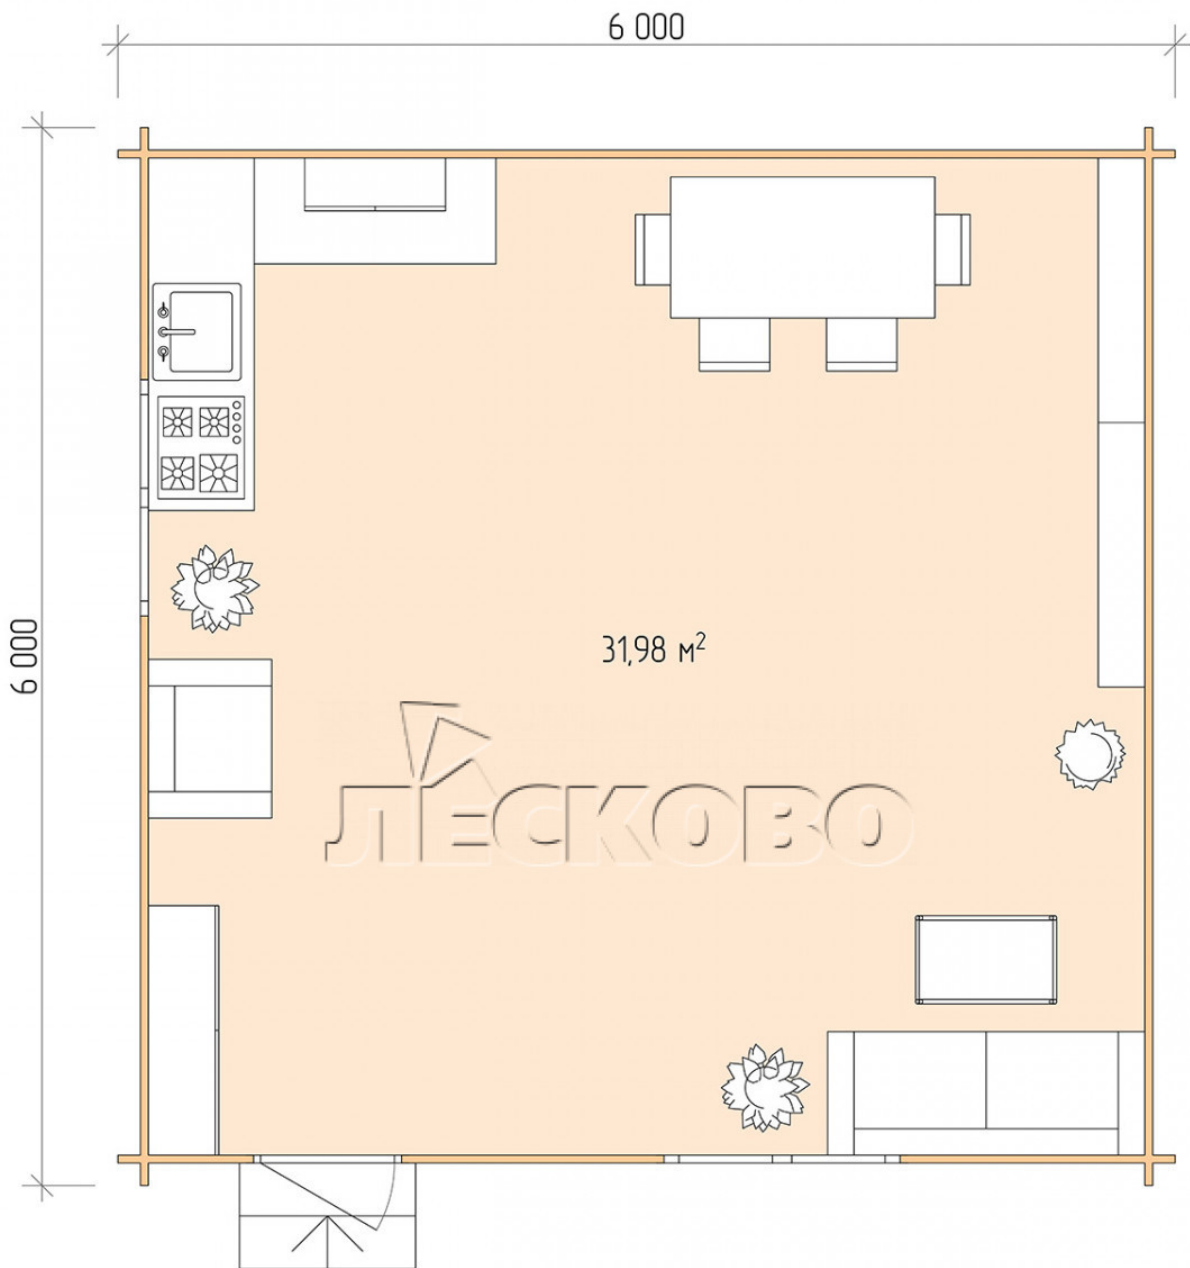

+7 (843) 297-76-60

г. Казань, СНТ им. Воровского, уч. 52