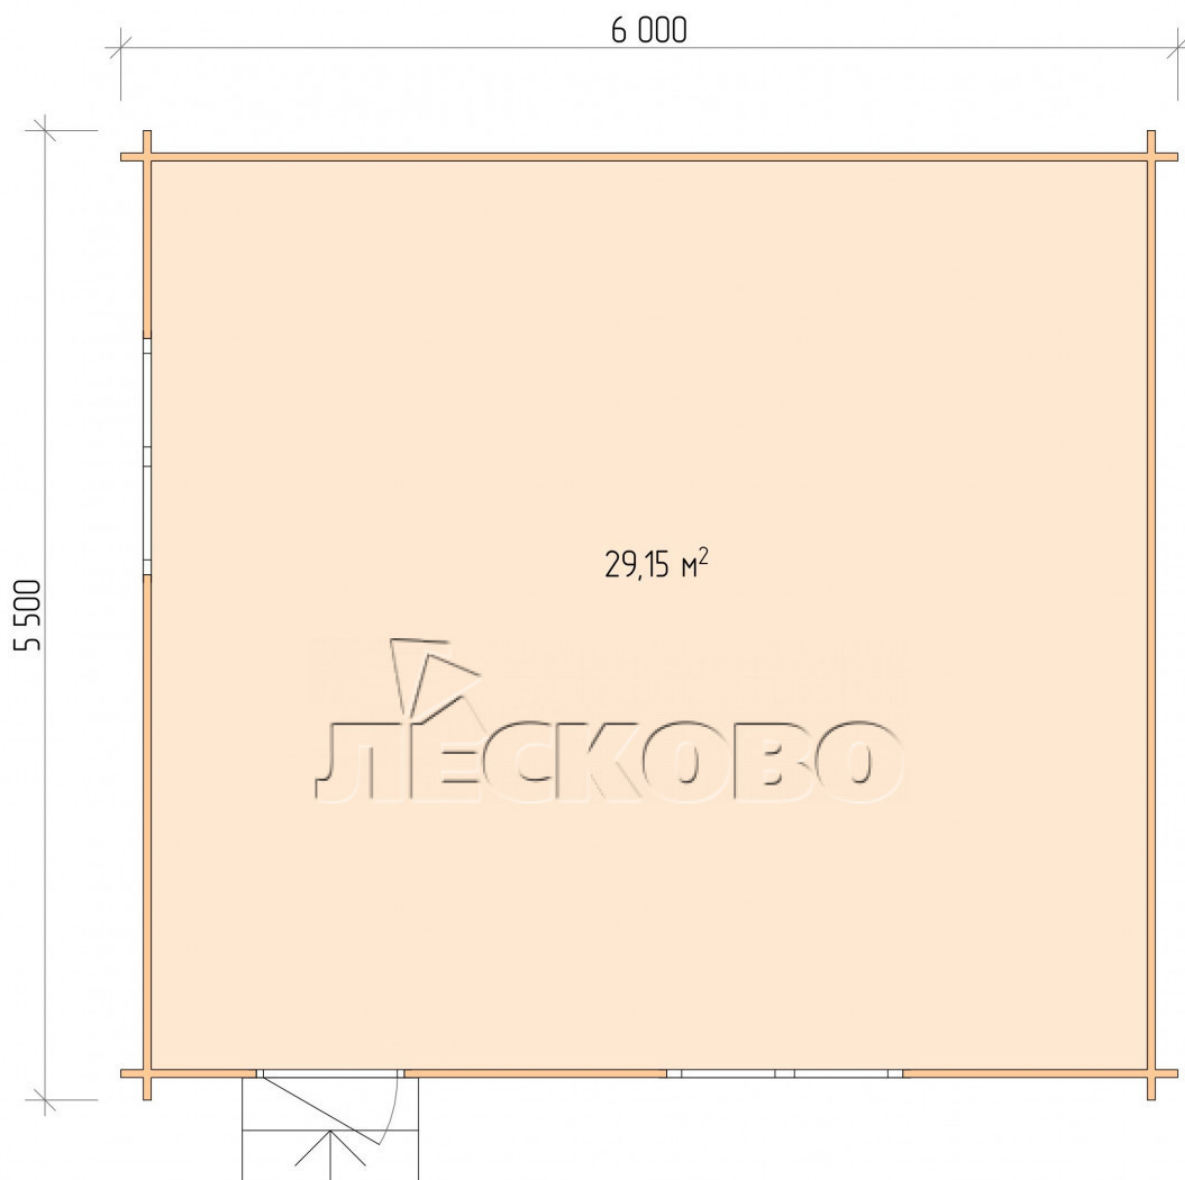

+7 (843) 297-76-60

г. Казань, СНТ им. Воровского, уч. 52