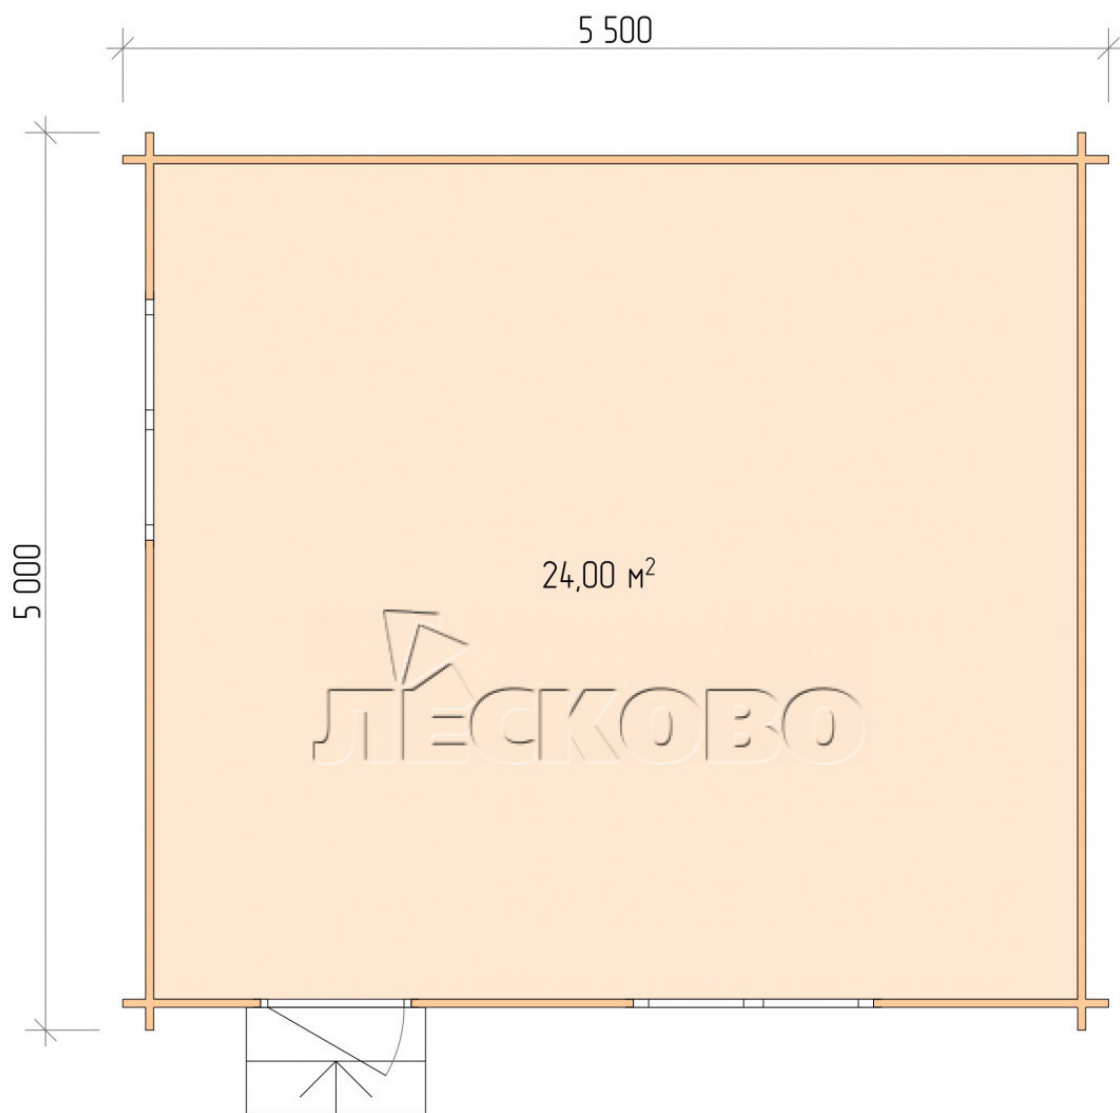

+7 (843) 297-76-60

г. Казань, СНТ им. Воровского, уч. 52