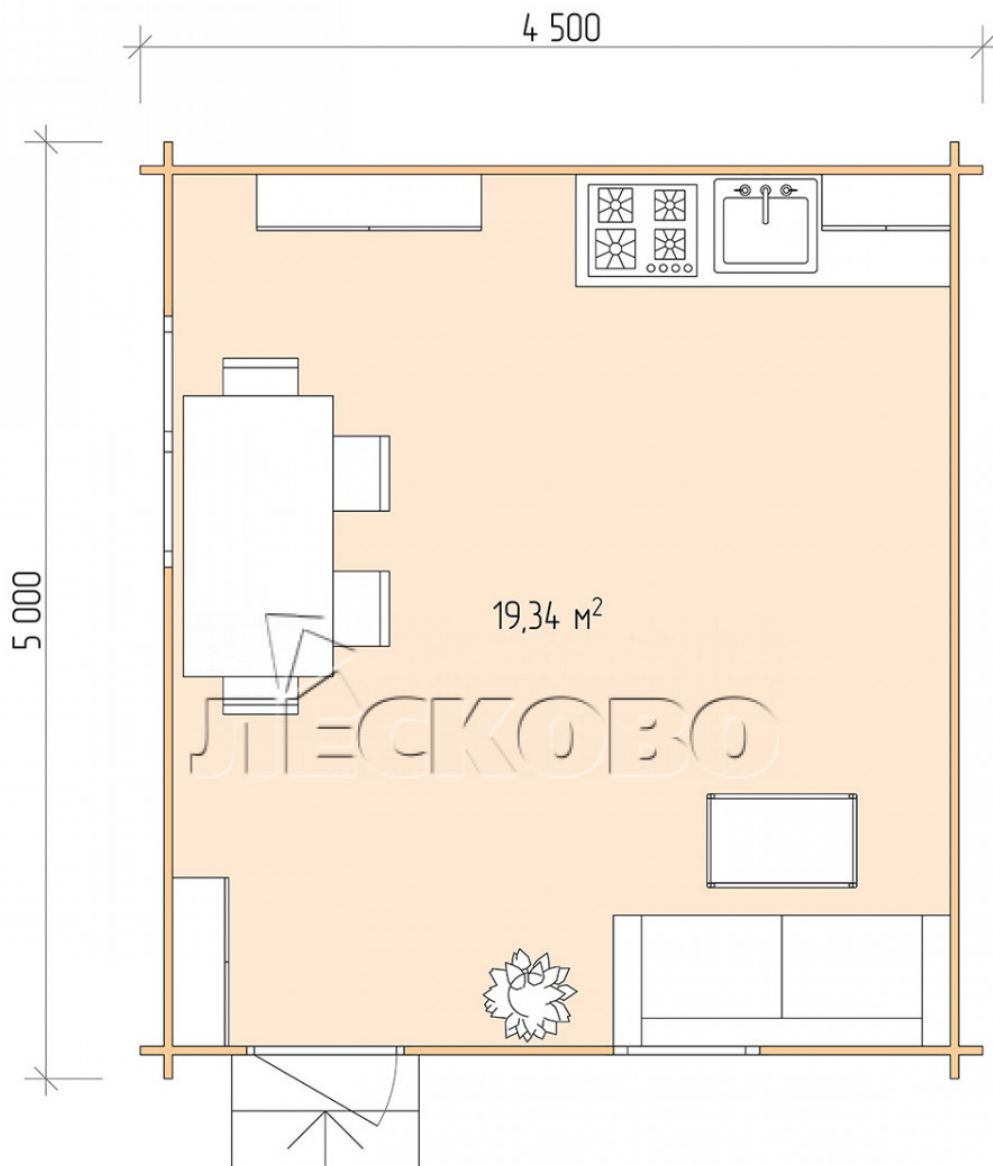

+7 (843) 297-76-60

г. Казань, СНТ им. Воровского, уч. 52