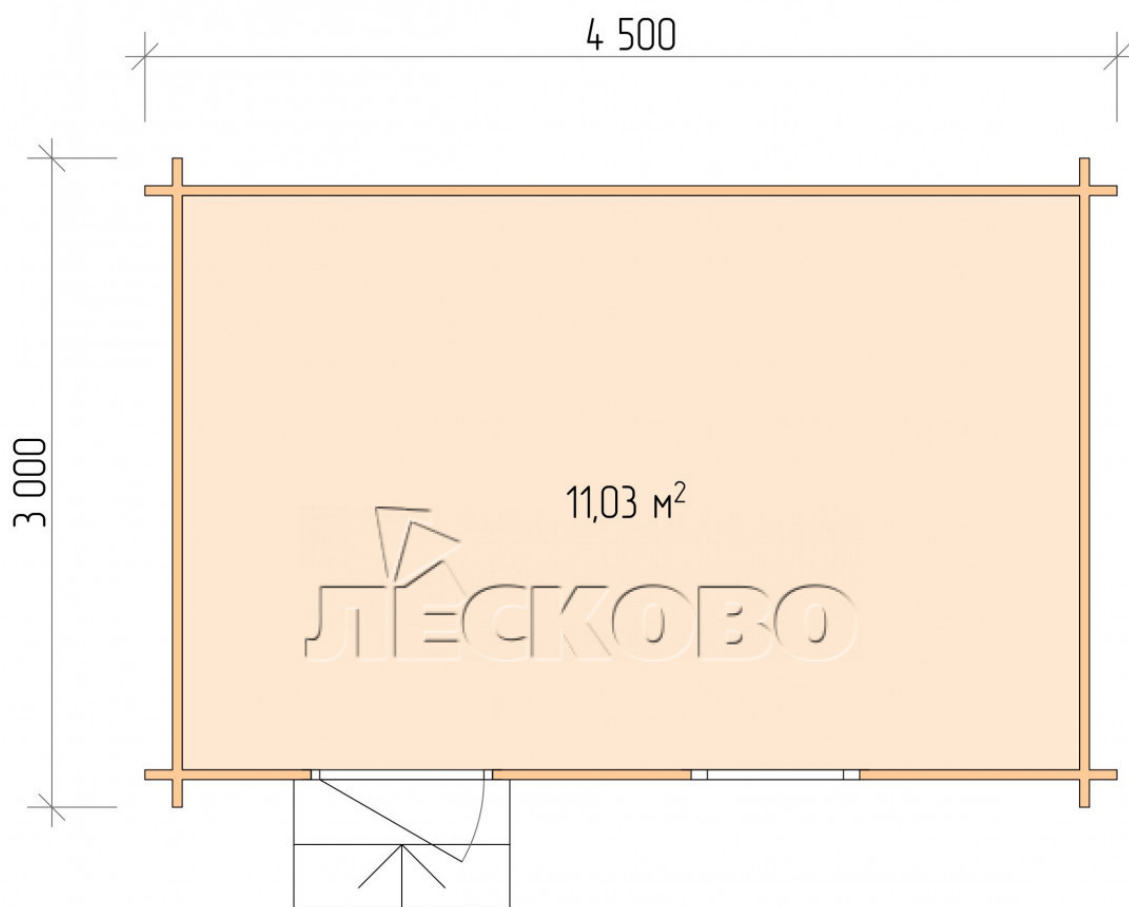

+7 (843) 297-76-60

г. Казань, СНТ им. Воровского, уч. 52