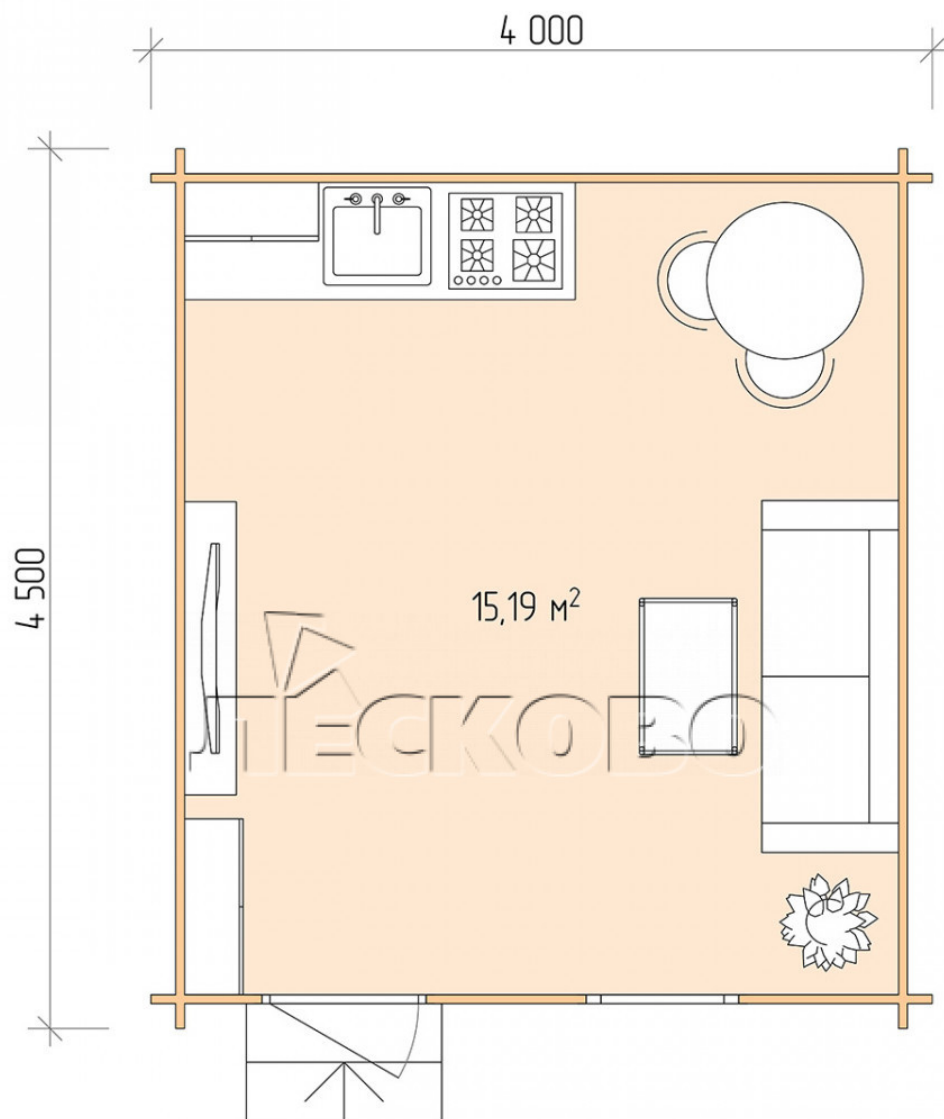

+7 (843) 297-76-60

г. Казань, СНТ им. Воровского, уч. 52