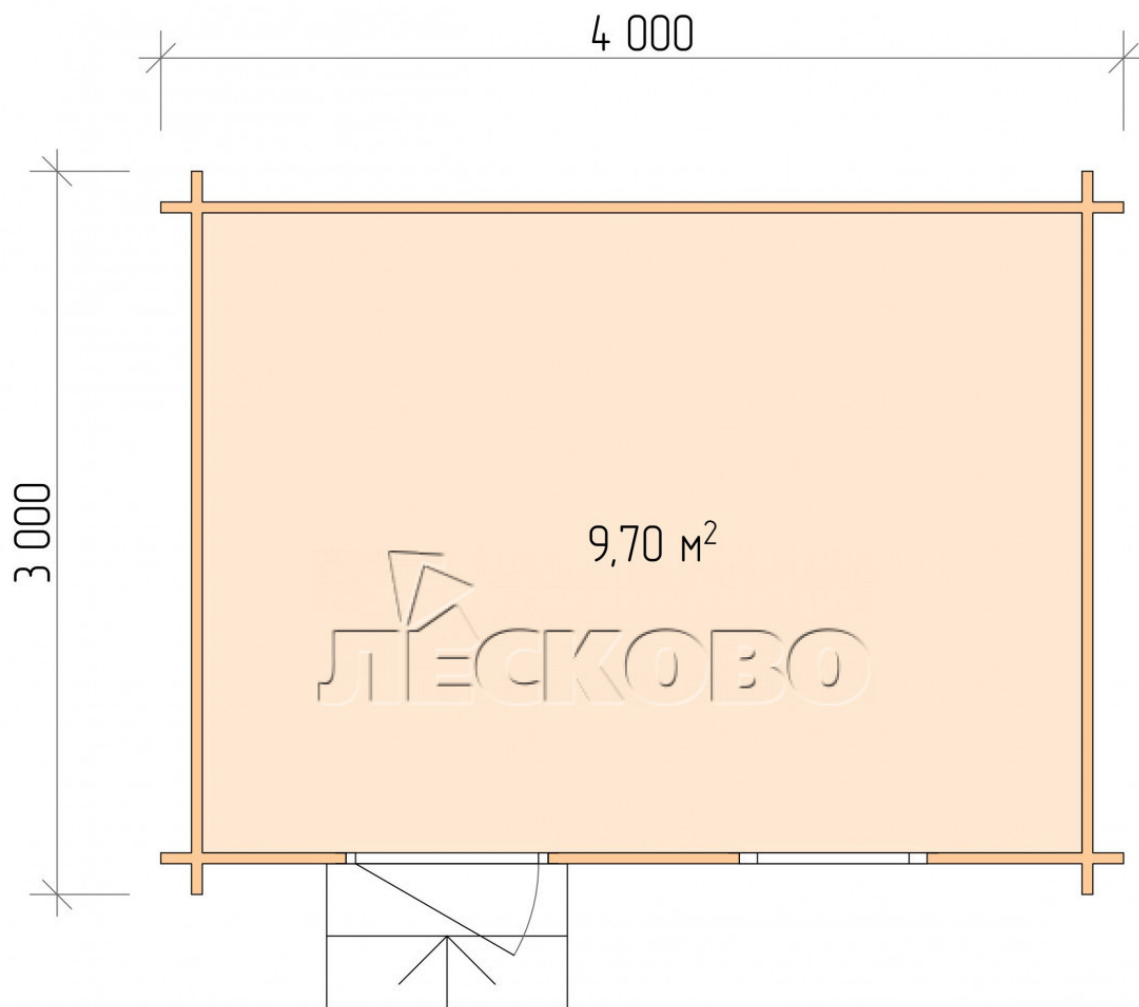

+7 (843) 297-76-60

г. Казань, СНТ им. Воровского, уч. 52