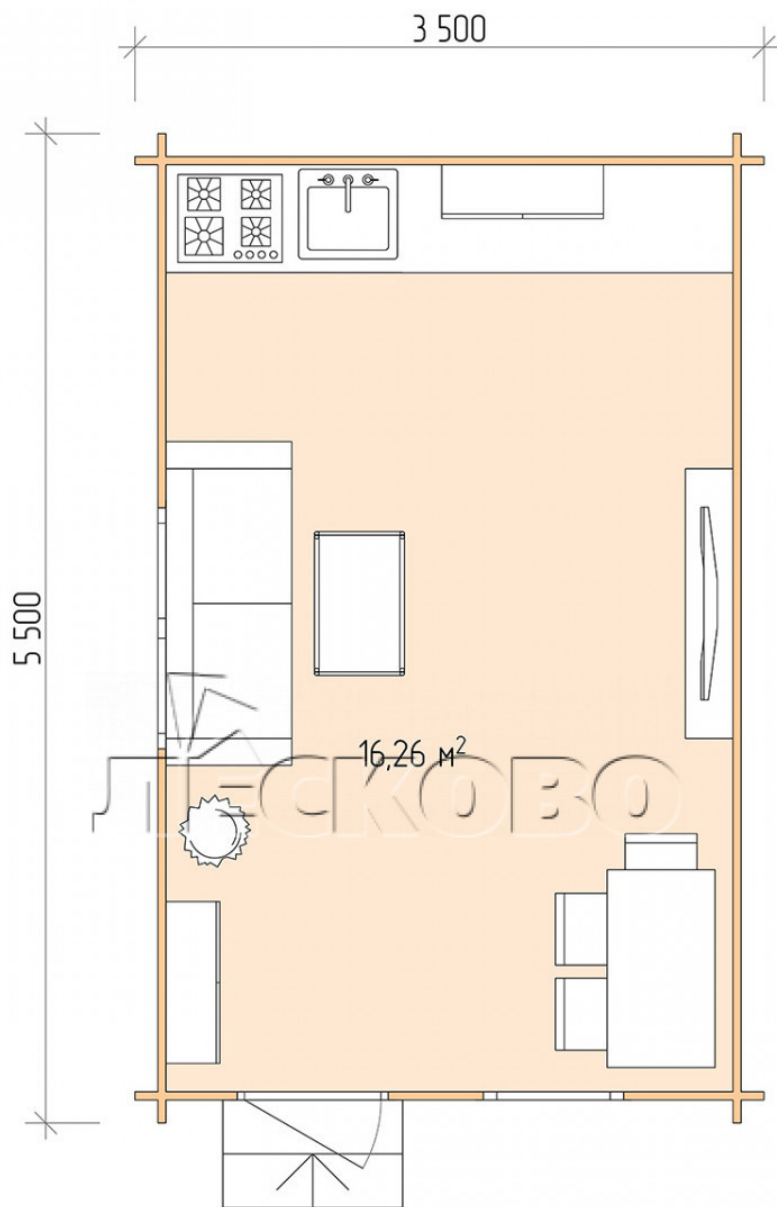

+7 (843) 297-76-60

г. Казань, СНТ им. Воровского, уч. 52