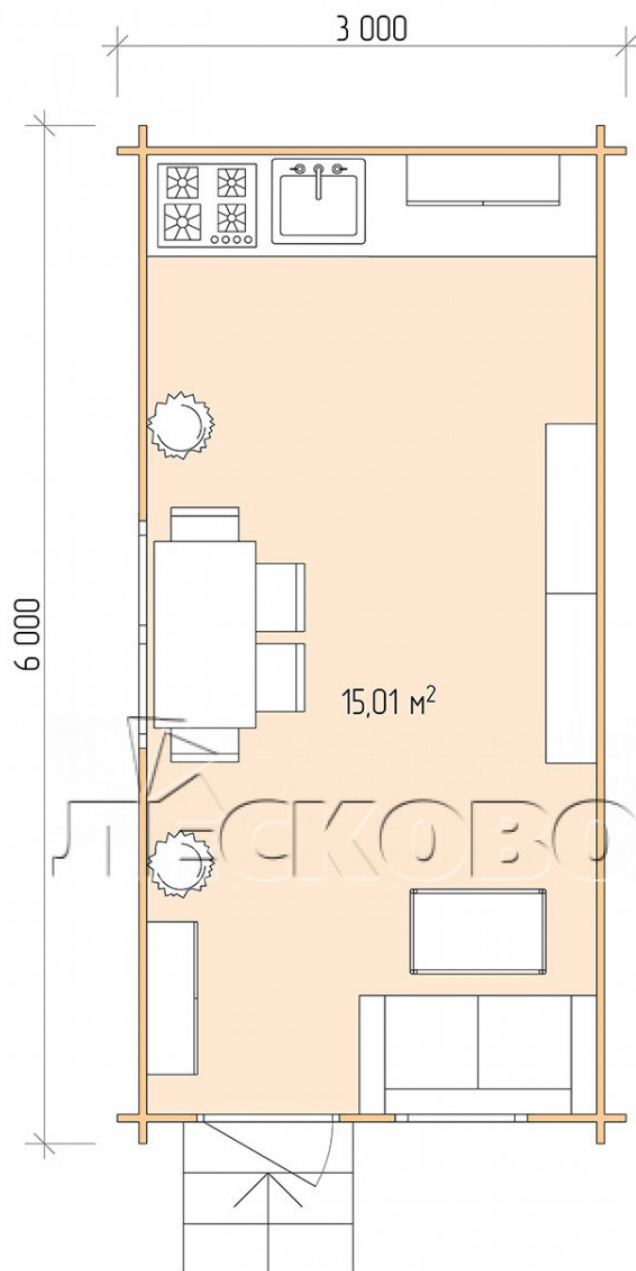

+7 (843) 297-76-60

г. Казань, СНТ им. Воровского, уч. 52