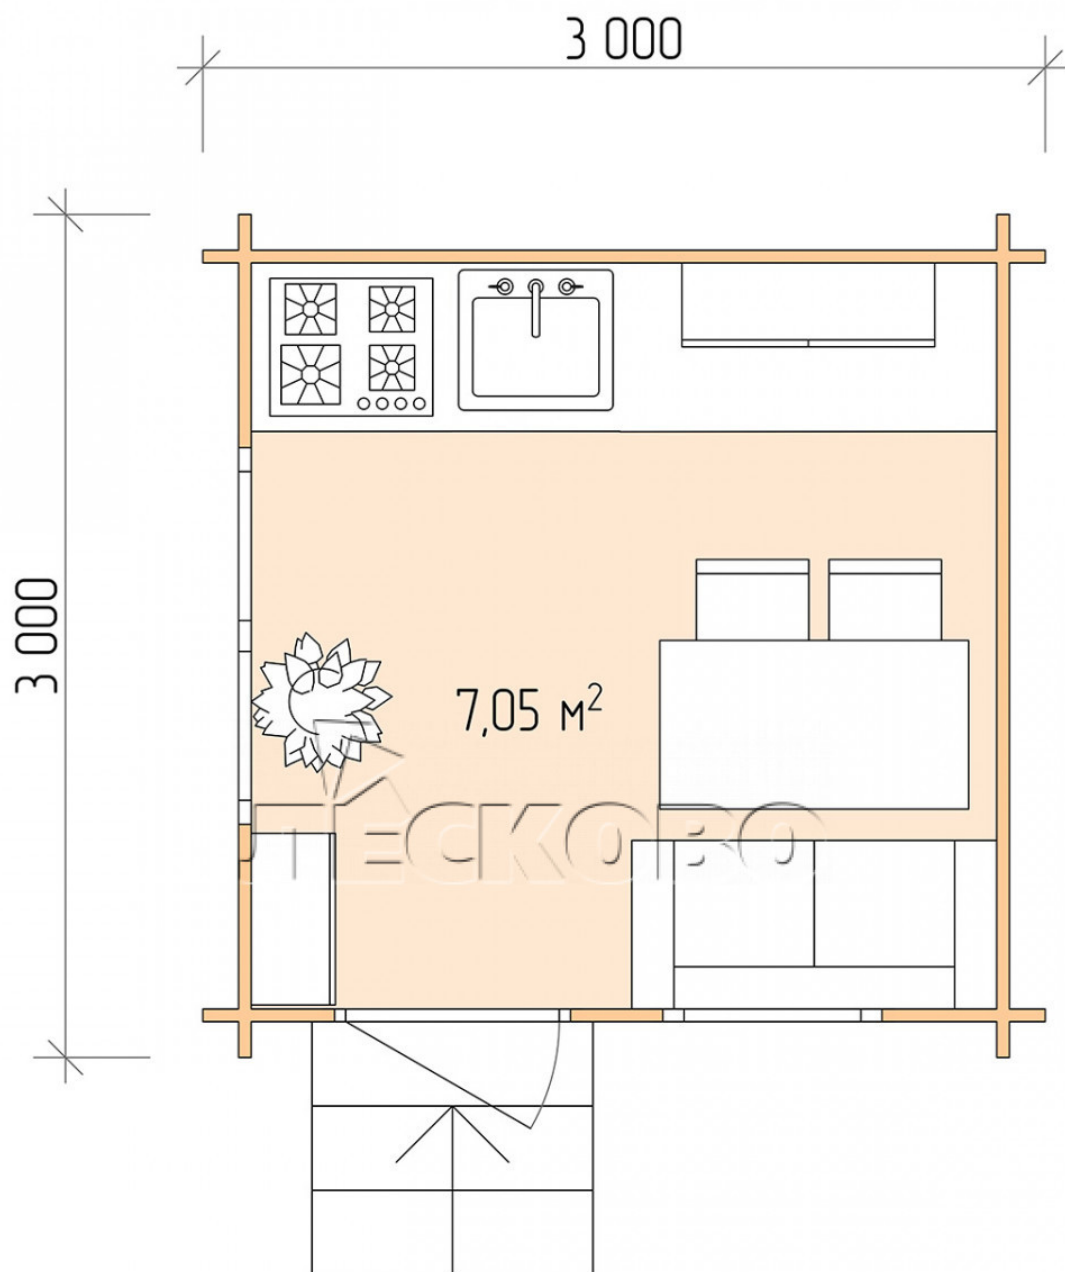

+7 (843) 297-76-60

г. Казань, СНТ им. Воровского, уч. 52