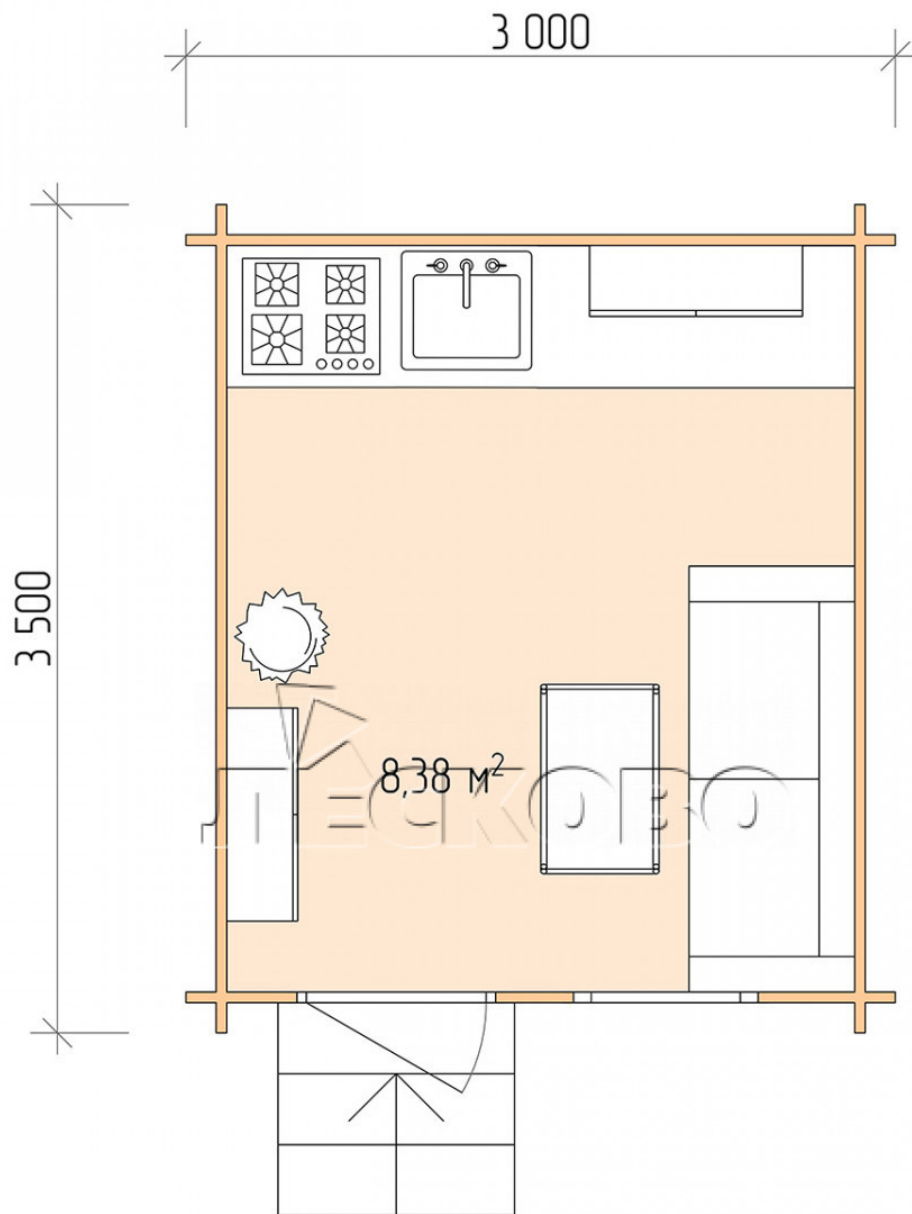

+7 (843) 297-76-60

г. Казань, СНТ им. Воровского, уч. 52