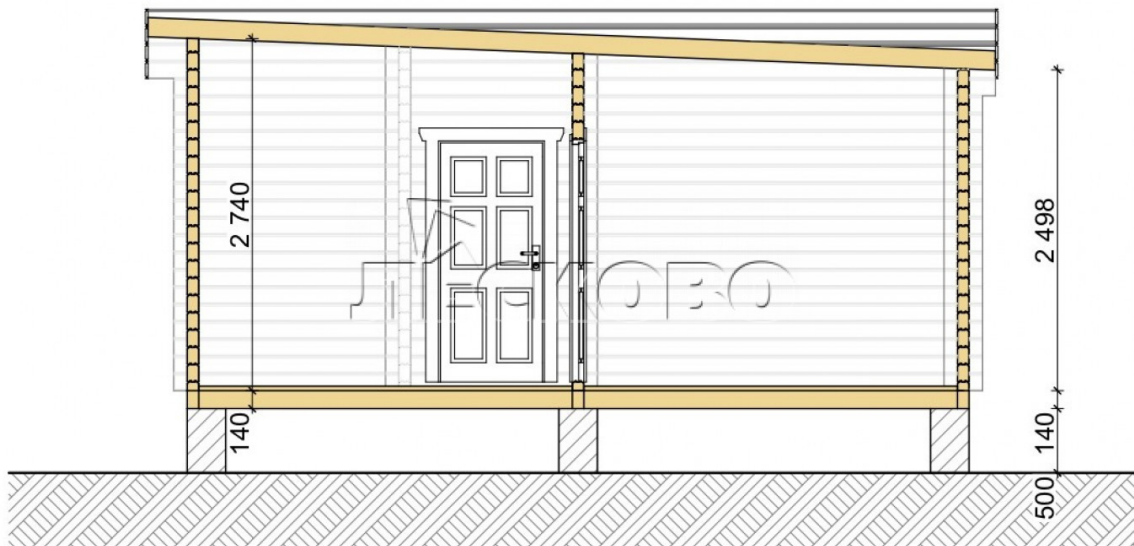

Log Cabin "DS" series 3.5×3

Project Dimensions

6.3 × 6.8 / 29 m²

Full house set

4,840 €

Timber

45 MM

65 MM
+ 1,308 €

Project planning

House Kit

- Wall kit: 44 × 145mm mini-chamber drying chamber with bowls for the project. The material of the tree is spruce, pine (GOST 8486). Humidity 12-14%. The height of the walls is 2.16 m;
- Logs, lower harness: board 45 × 145 mm chamber drying 10-12%;

- Floors: floorboard 35 mm, Chamber drying;
- Ceiling: imitation of a bar 20 × 135 mm, Chamber drying;
- Wooden windows, glass 4 mm, Single. Treatment with a colorless antiseptic. Hardware;

Window 0.84×1.885
м.2 шт.