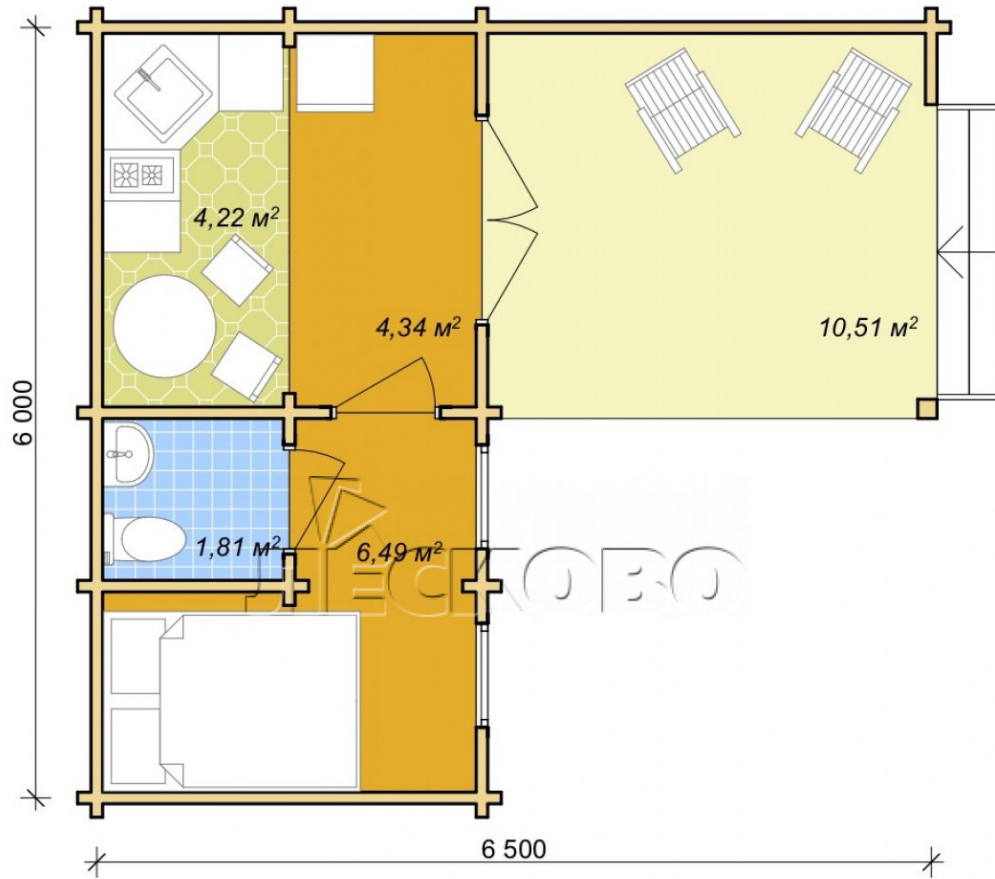

Log Cabin "DS" series 3.5×3

Project Dimensions

6.3 × 6.8 / 29 m²

Full house set

4,840 €

Timber

45 MM

65 MM
+ 1,308 €

Project planning

House Kit

- Wall kit: 44 × 145mm mini-chamber drying chamber with bowls for the project. The material of the tree is spruce, pine (GOST 8486). Humidity 12-14%. The height of the walls is 2.16 m;
- Logs, lower harness: board 45 × 145 mm chamber drying 10-12%;

- Floors: floorboard 35 mm, Chamber drying;
- Ceiling: imitation of a bar 20 × 135 mm, Chamber drying;
- Wooden windows, glass 4 mm, Single. Treatment with a colorless antiseptic. Hardware;

Window 0.84×1.885
м.2 шт.

- Wooden doors;

1.62×1.885 м.1 шт.

7. Platbands: dry planed board 20 × 100 mm;

8. Roof: shingles.

9. Skirting board 35 mm.

+7 (843) 297-76-60

г. Казань, СНТ им. Воровского, уч. 52